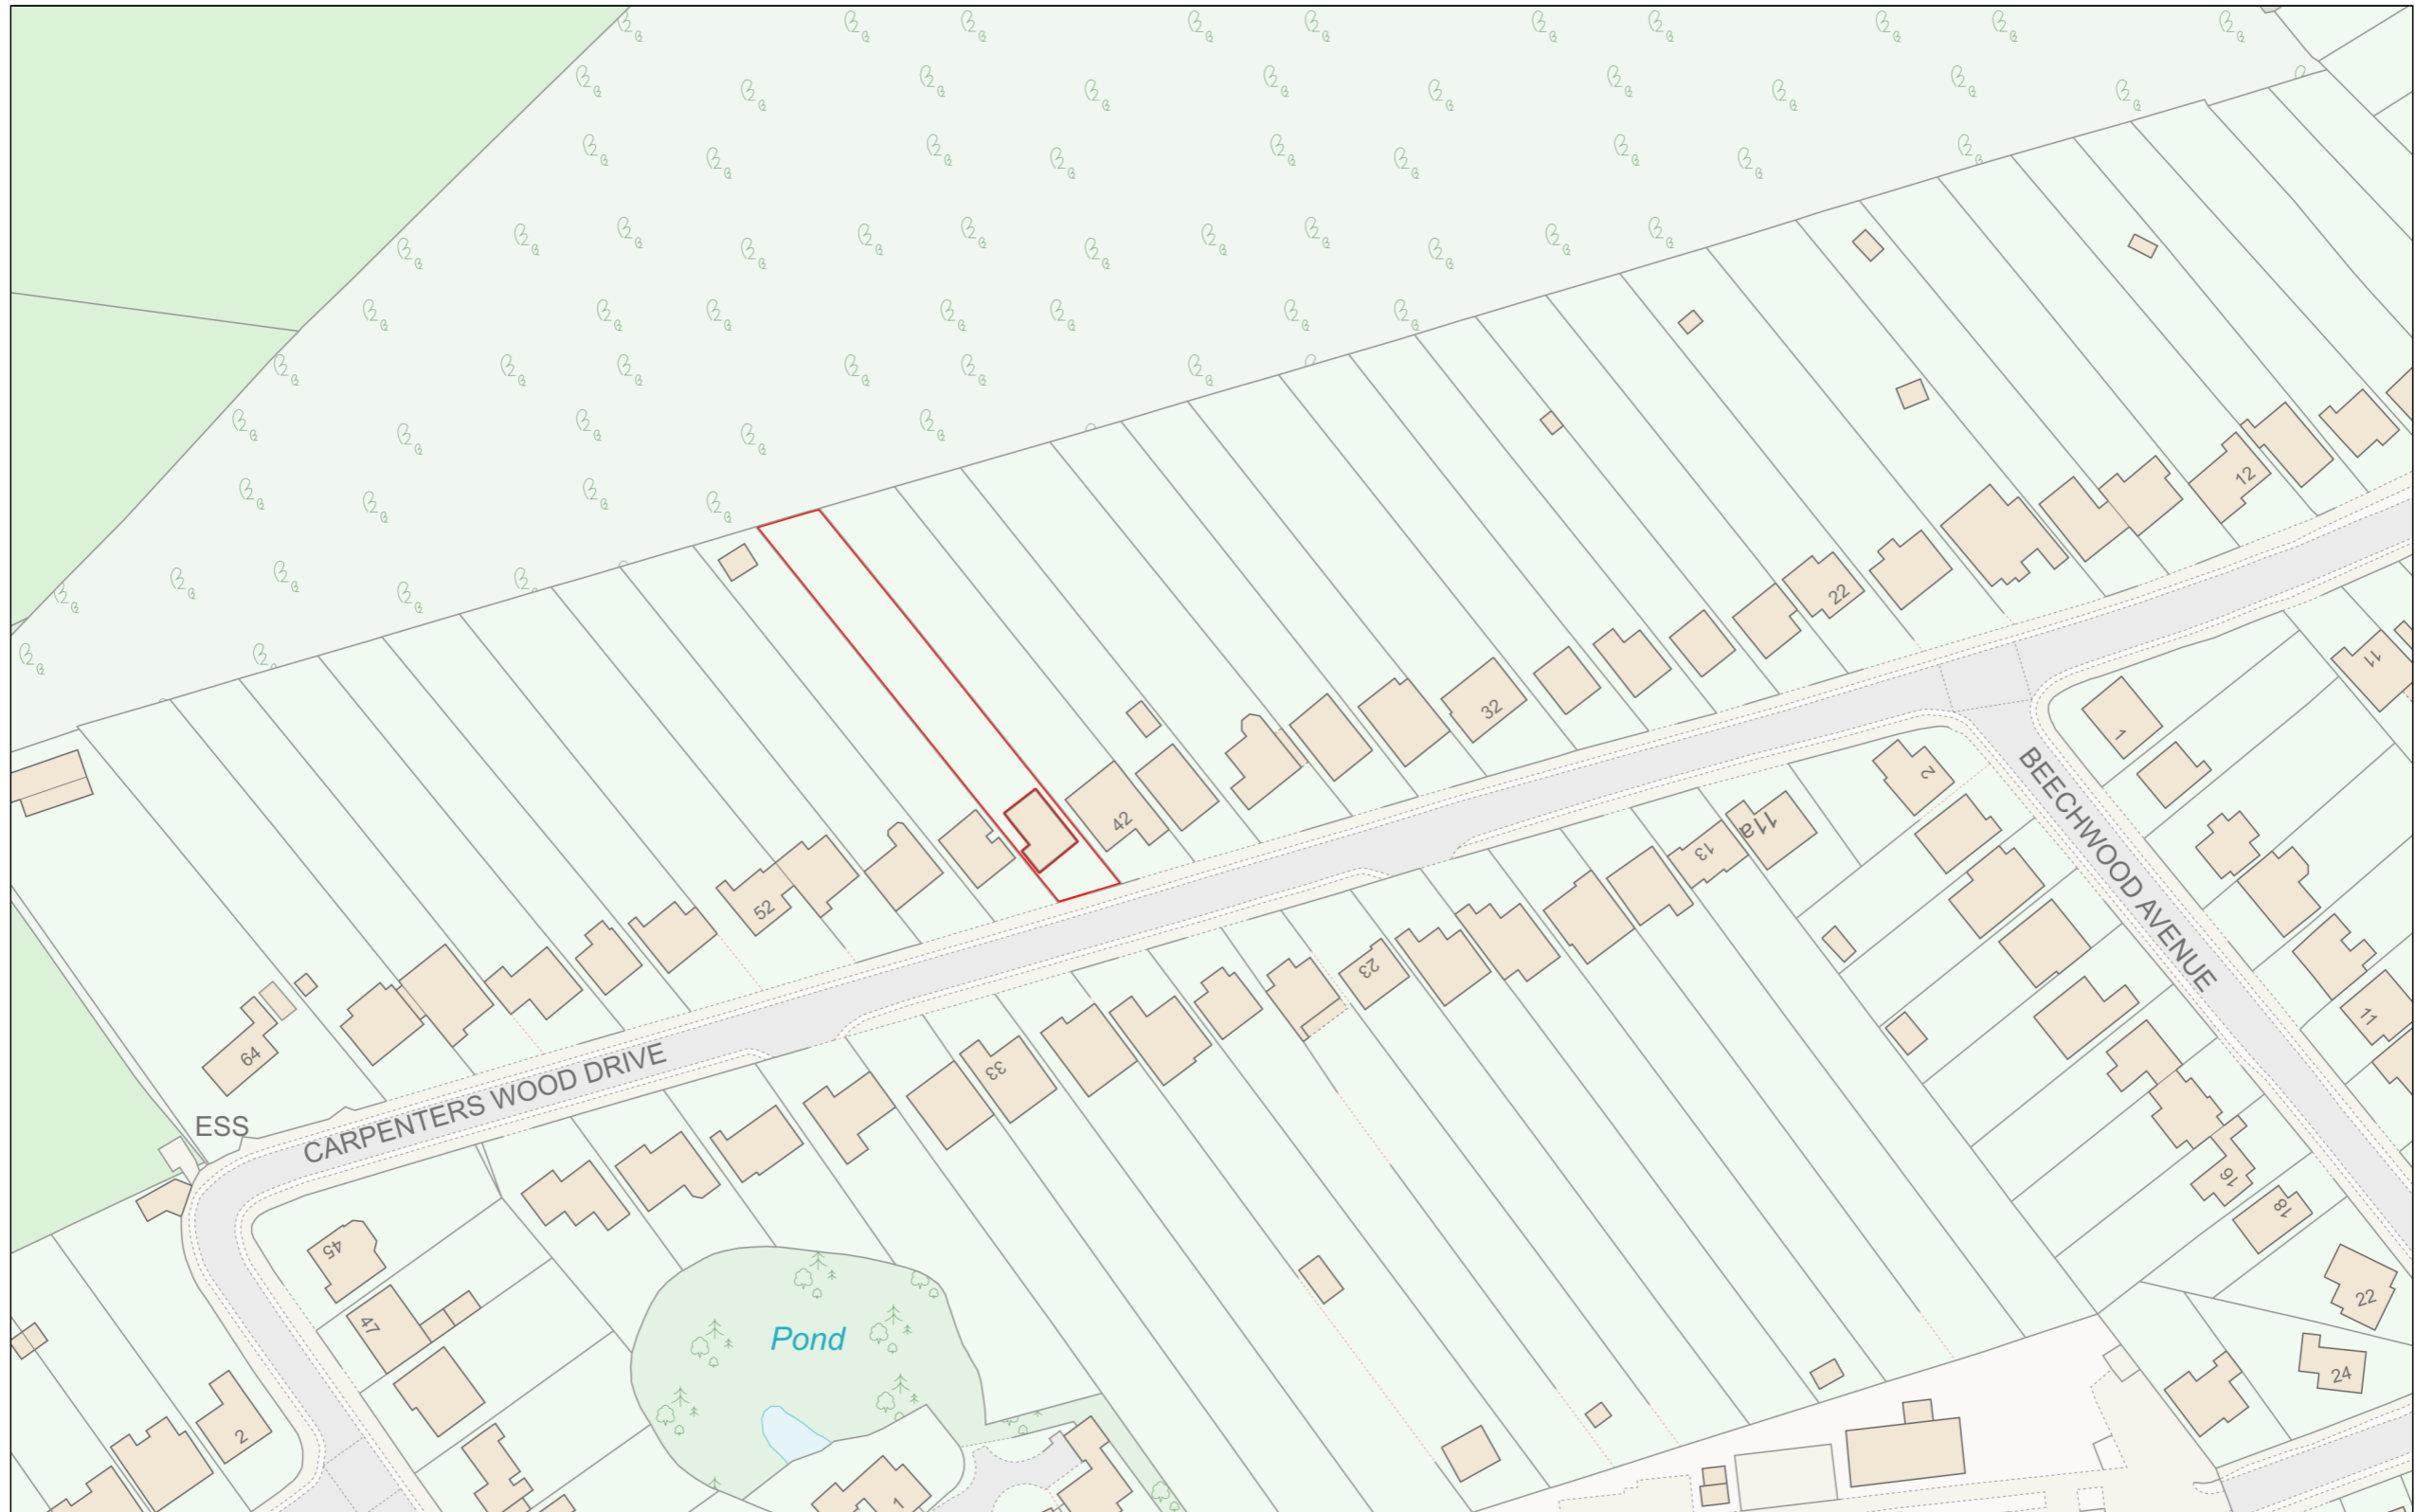

Location Plan

Site Address: 44, Carpenters Wood Drive, Chorleywood, WD3 5RJ

Date Produced: 30-Dec-2023

Scale: 1:1250 @A3

Planning Portal Reference: PP-12698735v1