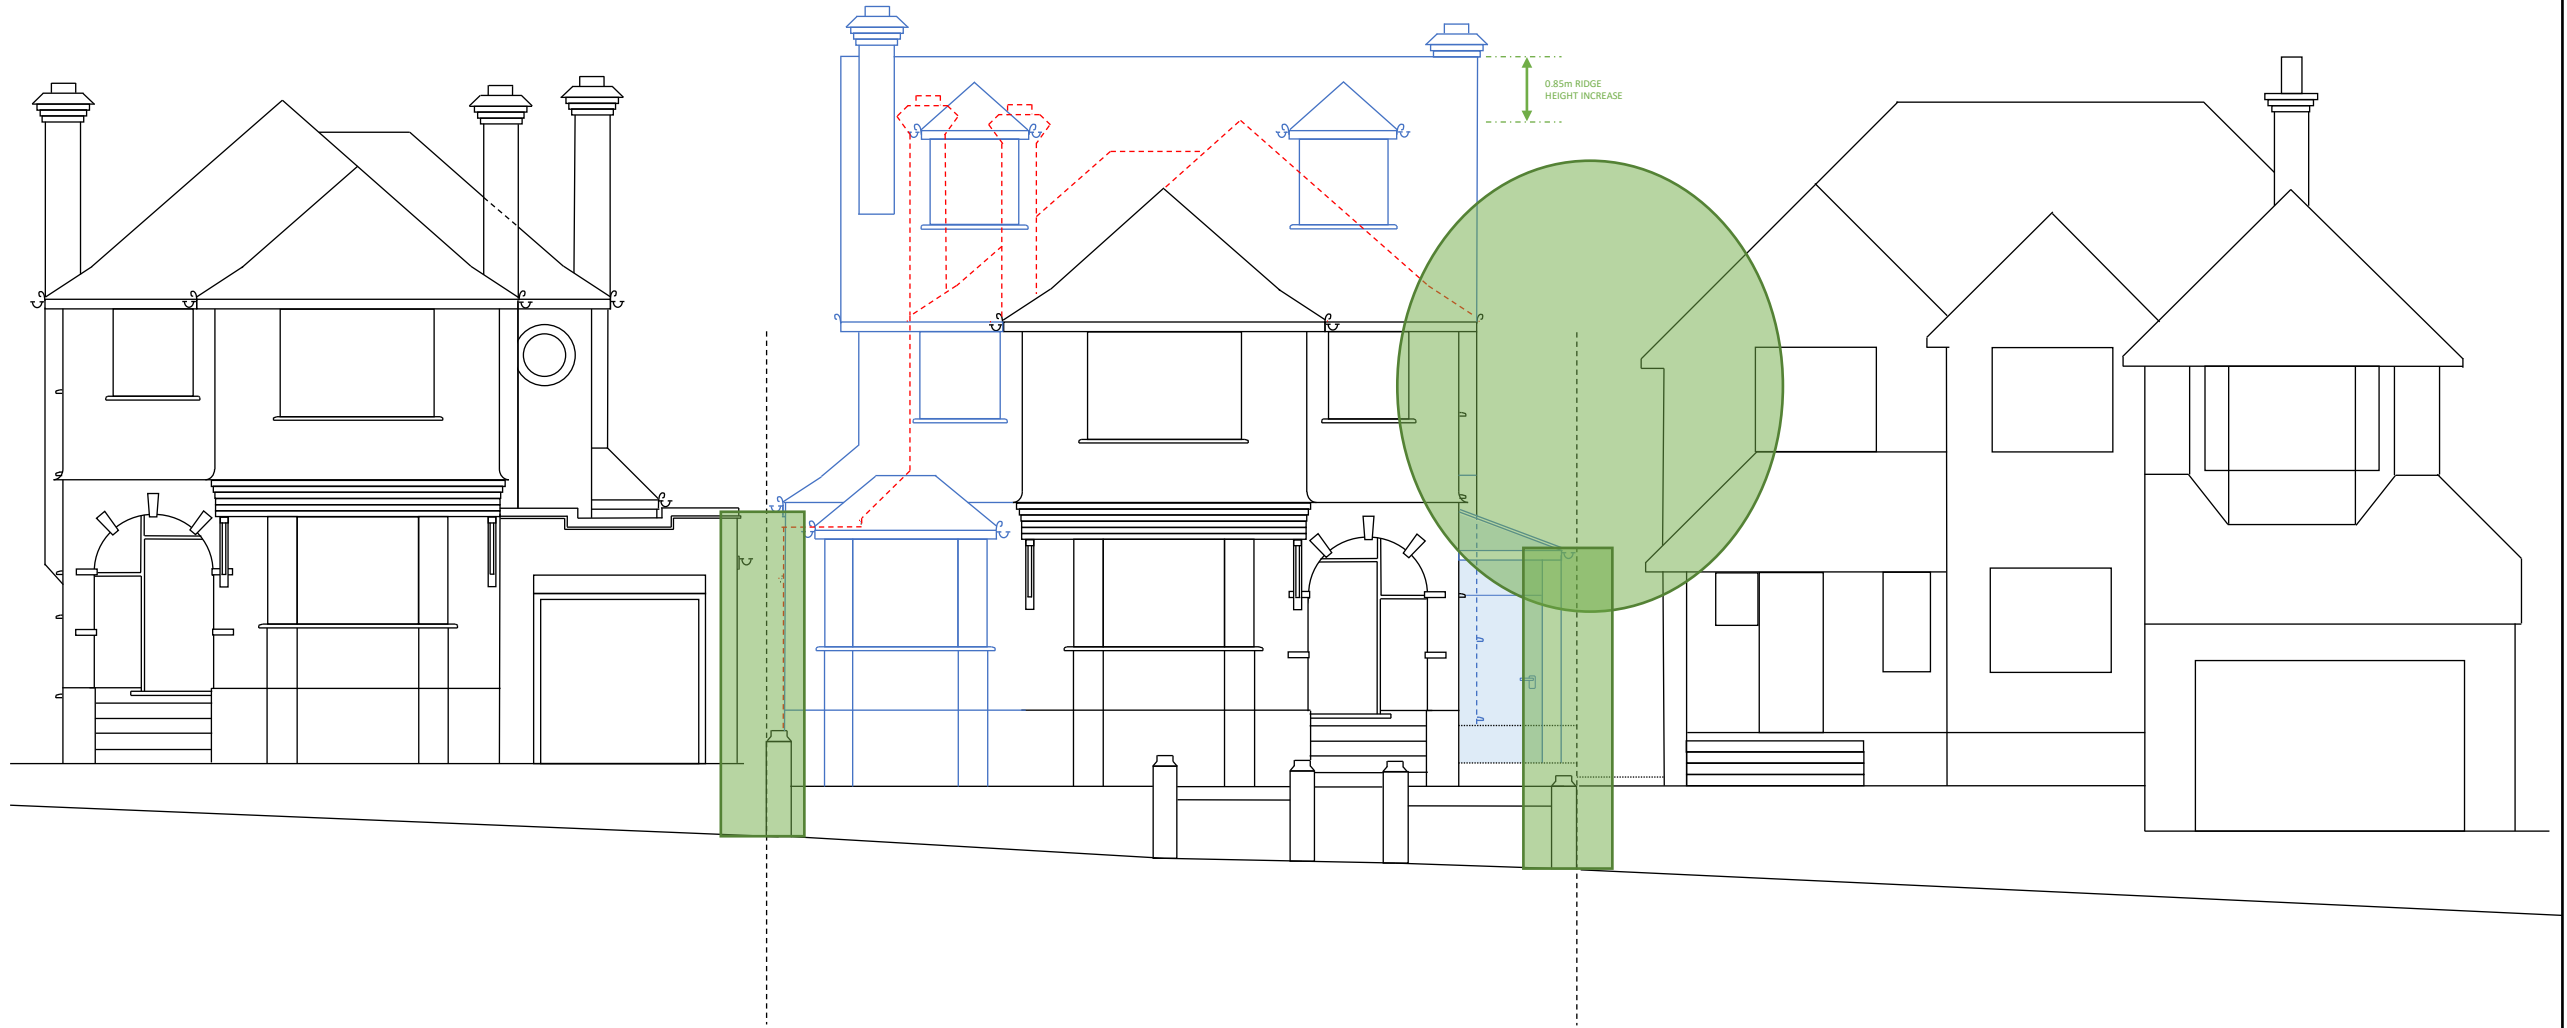

STREET SCENE
SOUTH ELEVATION:

0 1 2 3 4 5m

Scale: 1:100 on A3 paper

ADDRESS: 44 CARPENTERS WOOD DRIVE, CHORLEYWOOD, WD3 5RJ

DRAWING: PROPOSED STREET SCENE

APPLICANT: CURTIS

DRAWING VERSION: A

PLANNING REF: PP-12698735

UNIQUE REF: 44CWD-FUL2-PSA

PRODUCTION DATE: 17 Nov 2023