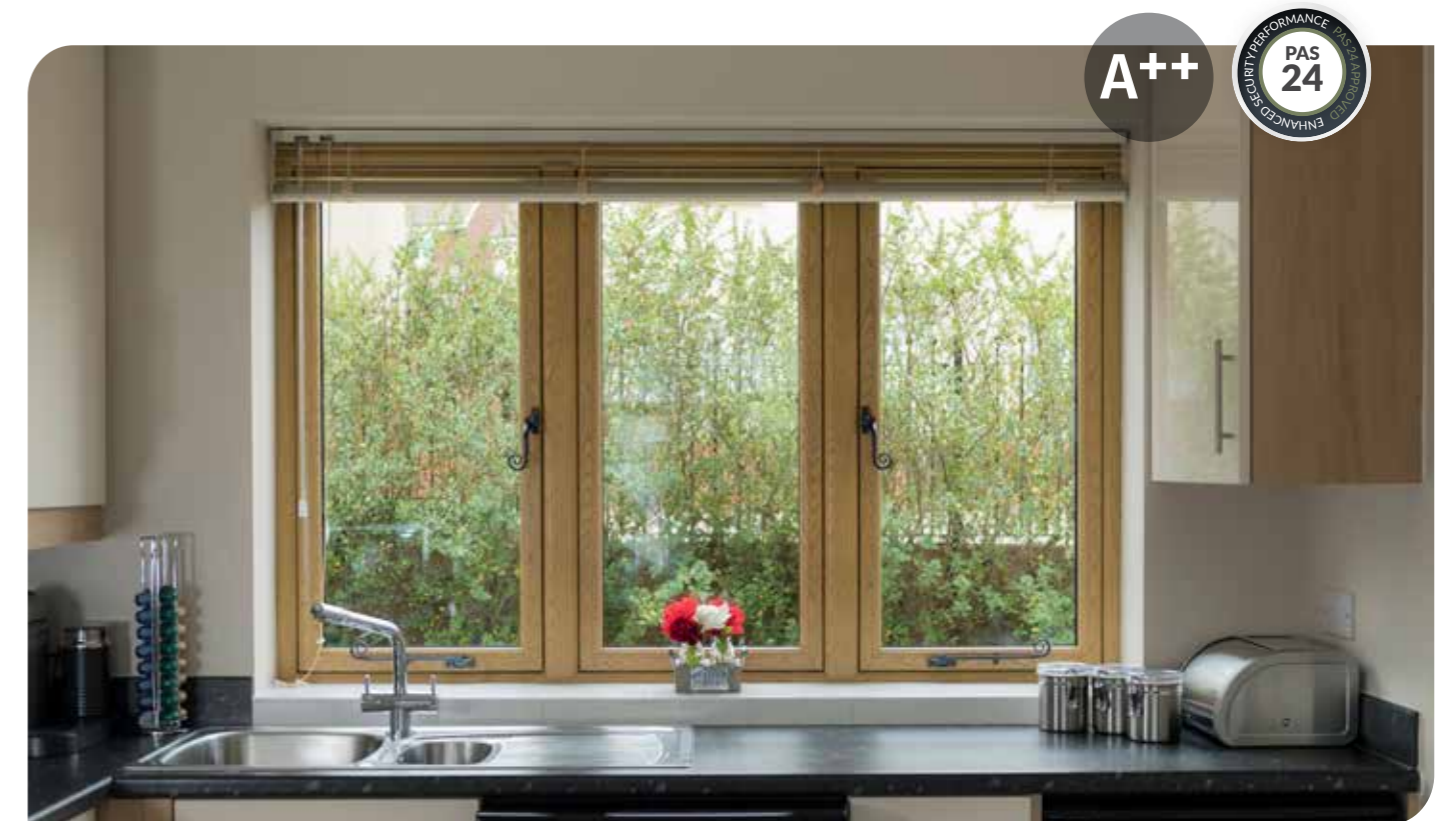

# Make the most of your home inside and out - Heritage Flush Window

Our Heritage Flush Window combines the beauty and elegance of traditional timber with all the benefits of PVC-U. The Heritage Flush Window makes a stunning addition to both traditional and contemporary properties, transforming period homes, country cottages and modern townhouses. Its unrivalled, aesthetic appeal makes it one of the most attractive windows on the market today.