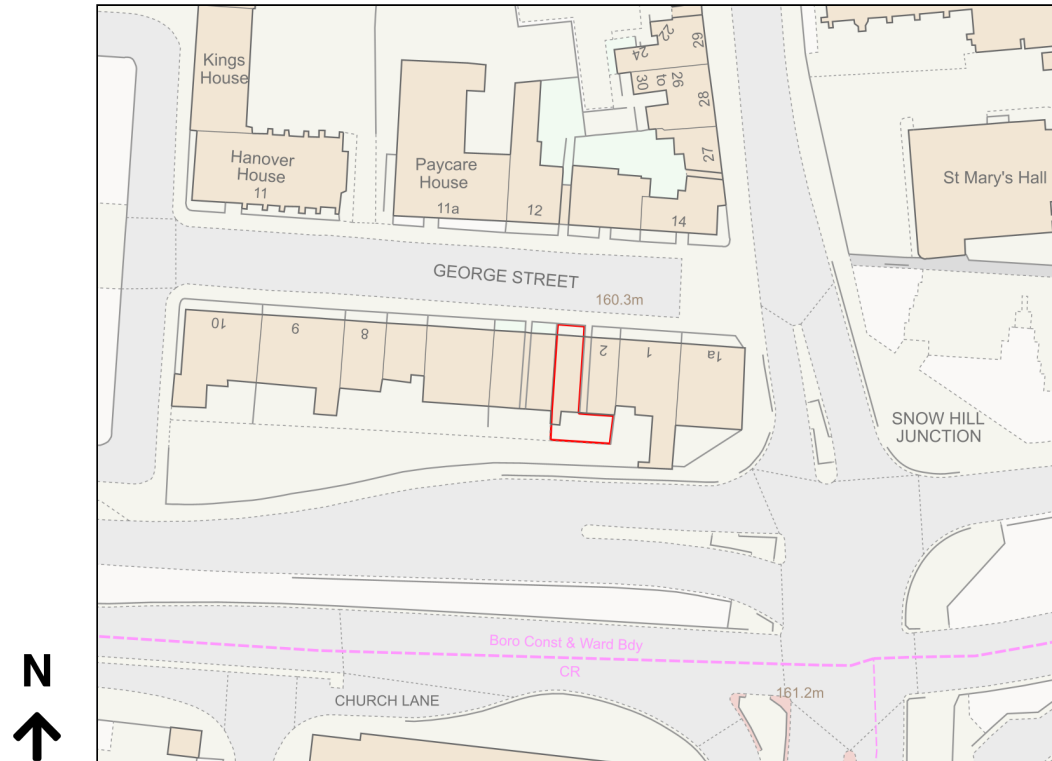

Location Plan

Site Address: 3, George Street, City Centre, Wolverhampton, WV2 4DG

Date Produced: 08-Jan-2024

Scale: 1:1250 @A4

Planning Portal Reference: PP-12587636v1