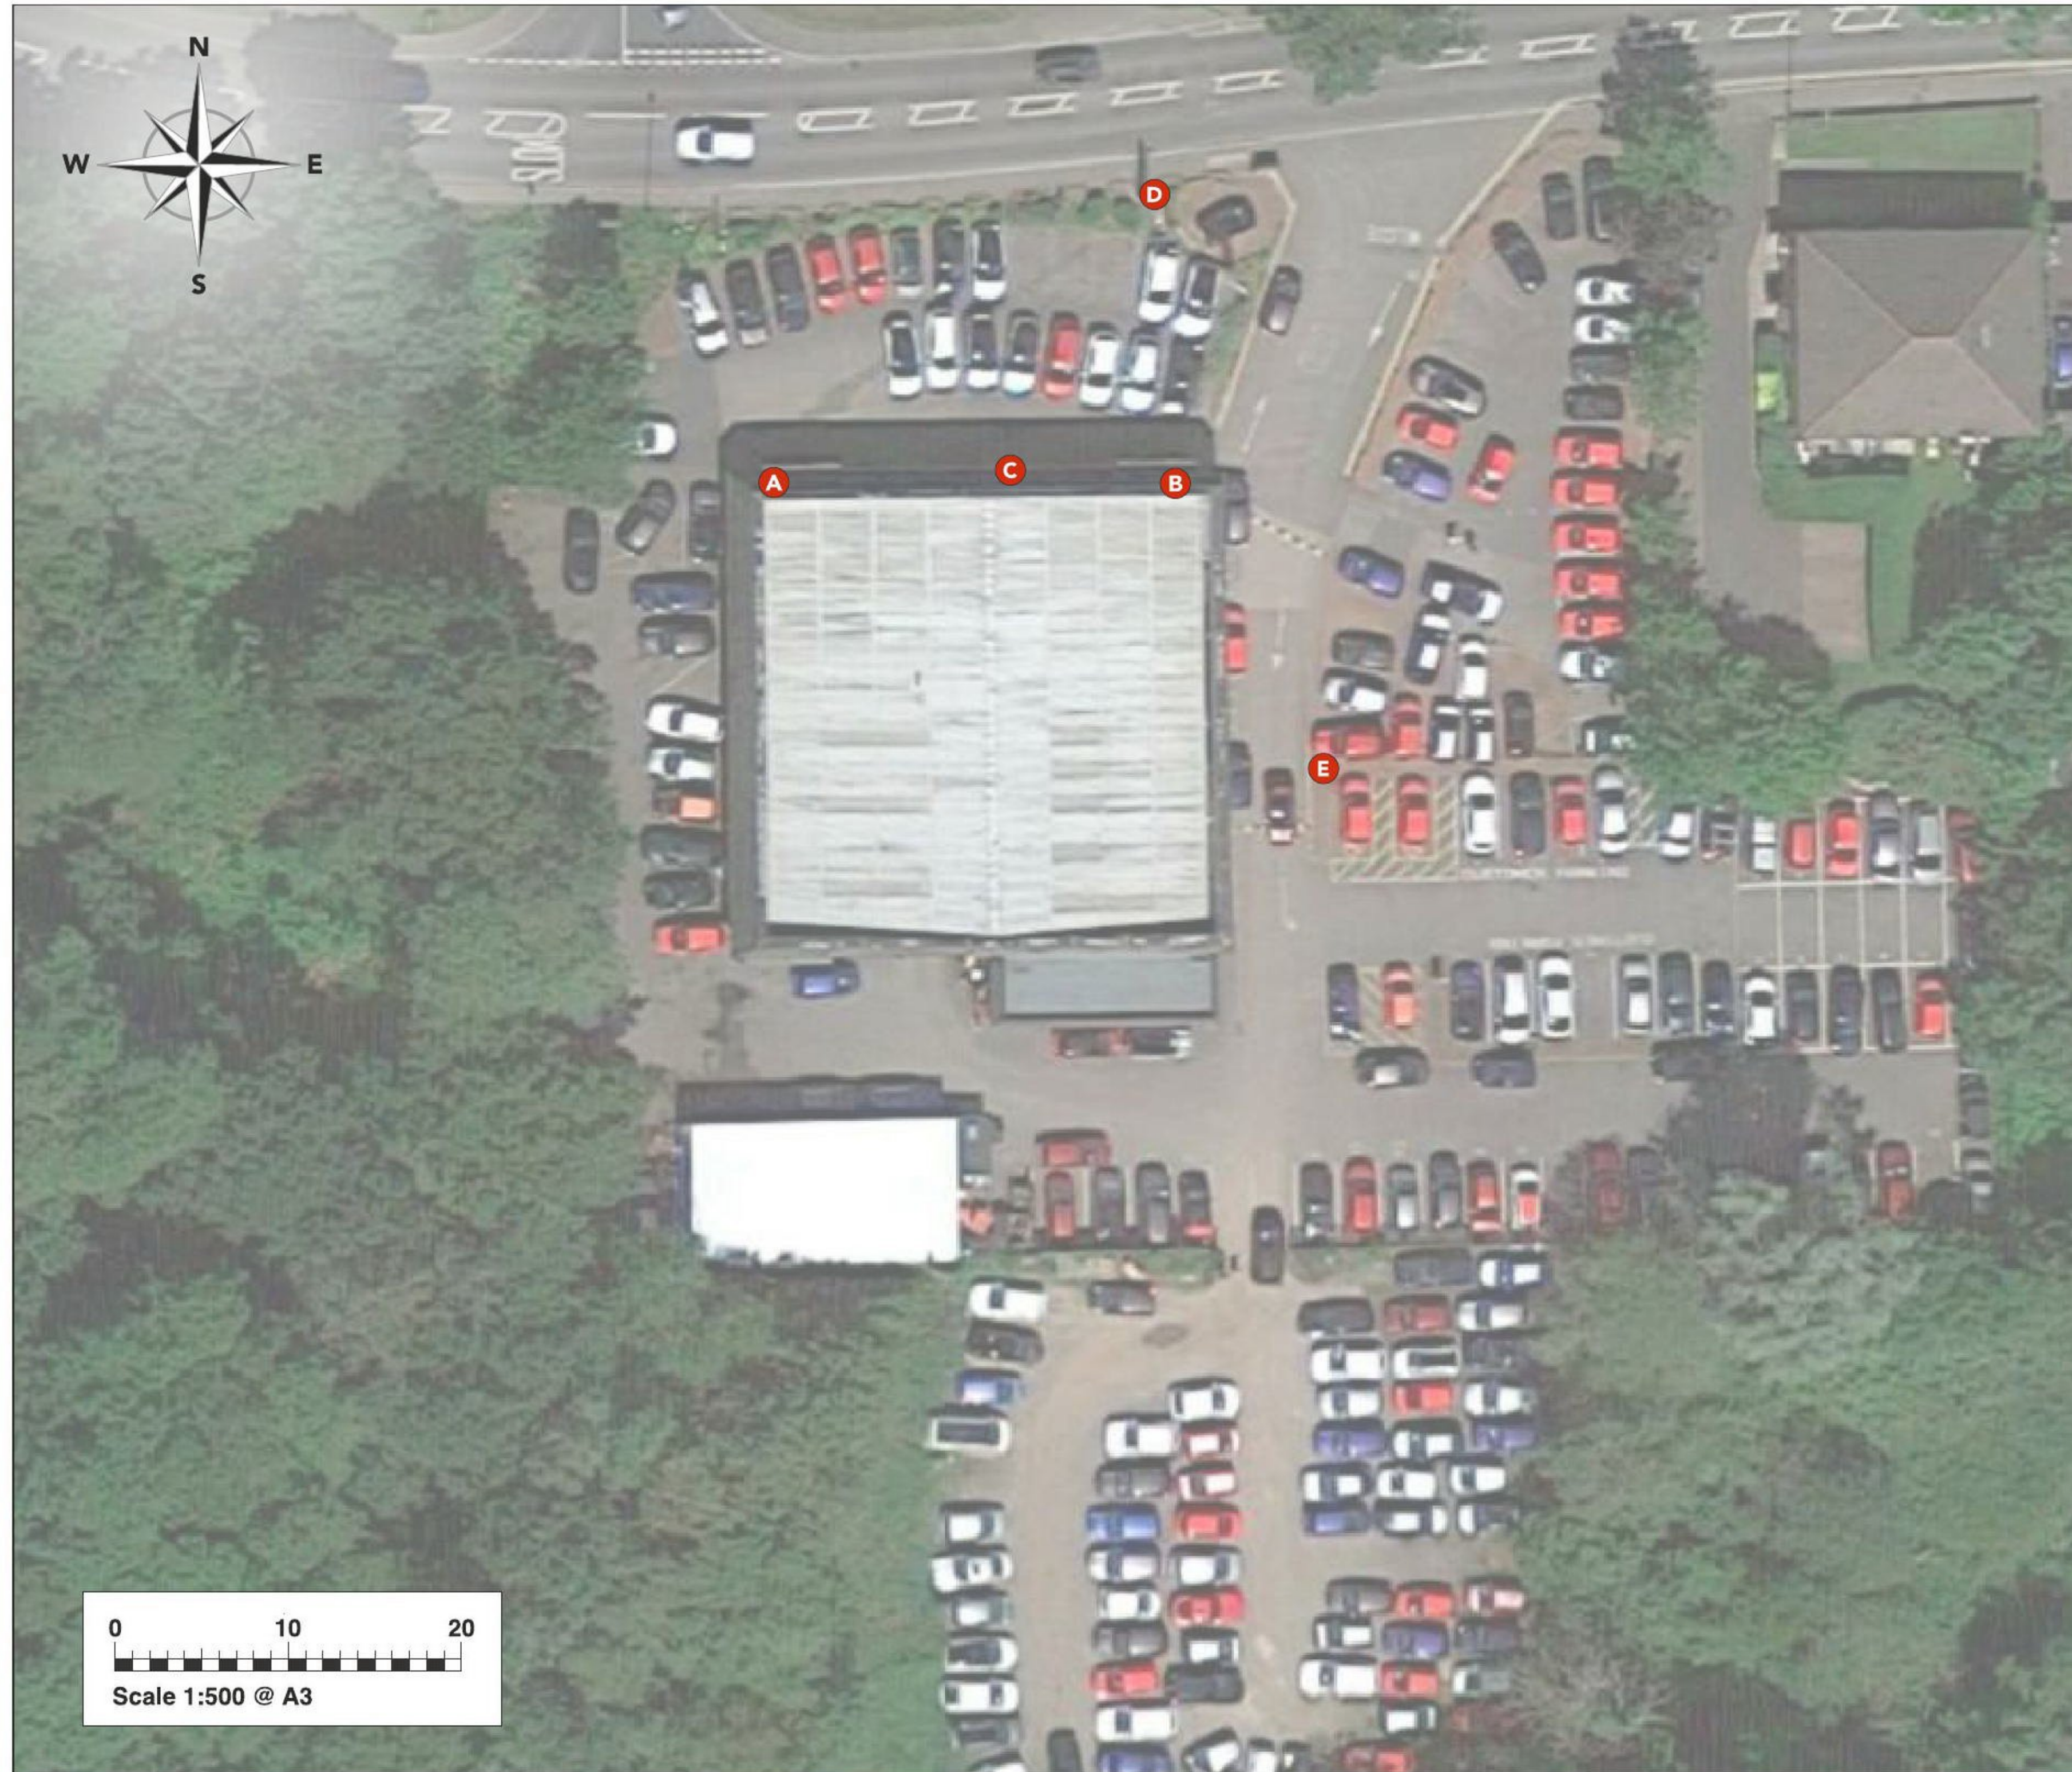

INCHCAPE Toyota Sandhurst

Toyota signage scheme

Siteplan

- A** 4410x1010 Dealername Fascia - MEDIUM
- B** 1237x800 Toyota Ellipse - SMALL mounted on back panel
- C** 2.5m Entrance Pillar
- D** 5.5m Totem - MEDIUM
- E** Freestanding Single-sided Directional Sign

Elevation A | SIGN A | SIGN B | SIGN C

EXISTING

PROPOSED

Photo Renderings may not be exactly to scale, they have the purpose to give a better impression of the proposed treatment. Care has been taken to ensure they are as close as possible but may not represent the final installed proportions.

EXISTING

Existing sign to be removed and not replaced

Pylon | SIGN D

EXISTING

PROPOSED

Photo Renderings may not be exactly to scale, they have the purpose to give a better impression of the proposed treatment. Care has been taken to ensure they are as close as possible but may not represent the final installed proportions.

Opening Hours white vinyl graphics - details tbc

C 2.5m Entrance Pillar

D 5.5m Totem - MEDIUM

E Single-sided Directional Sign
1:25 @ A3