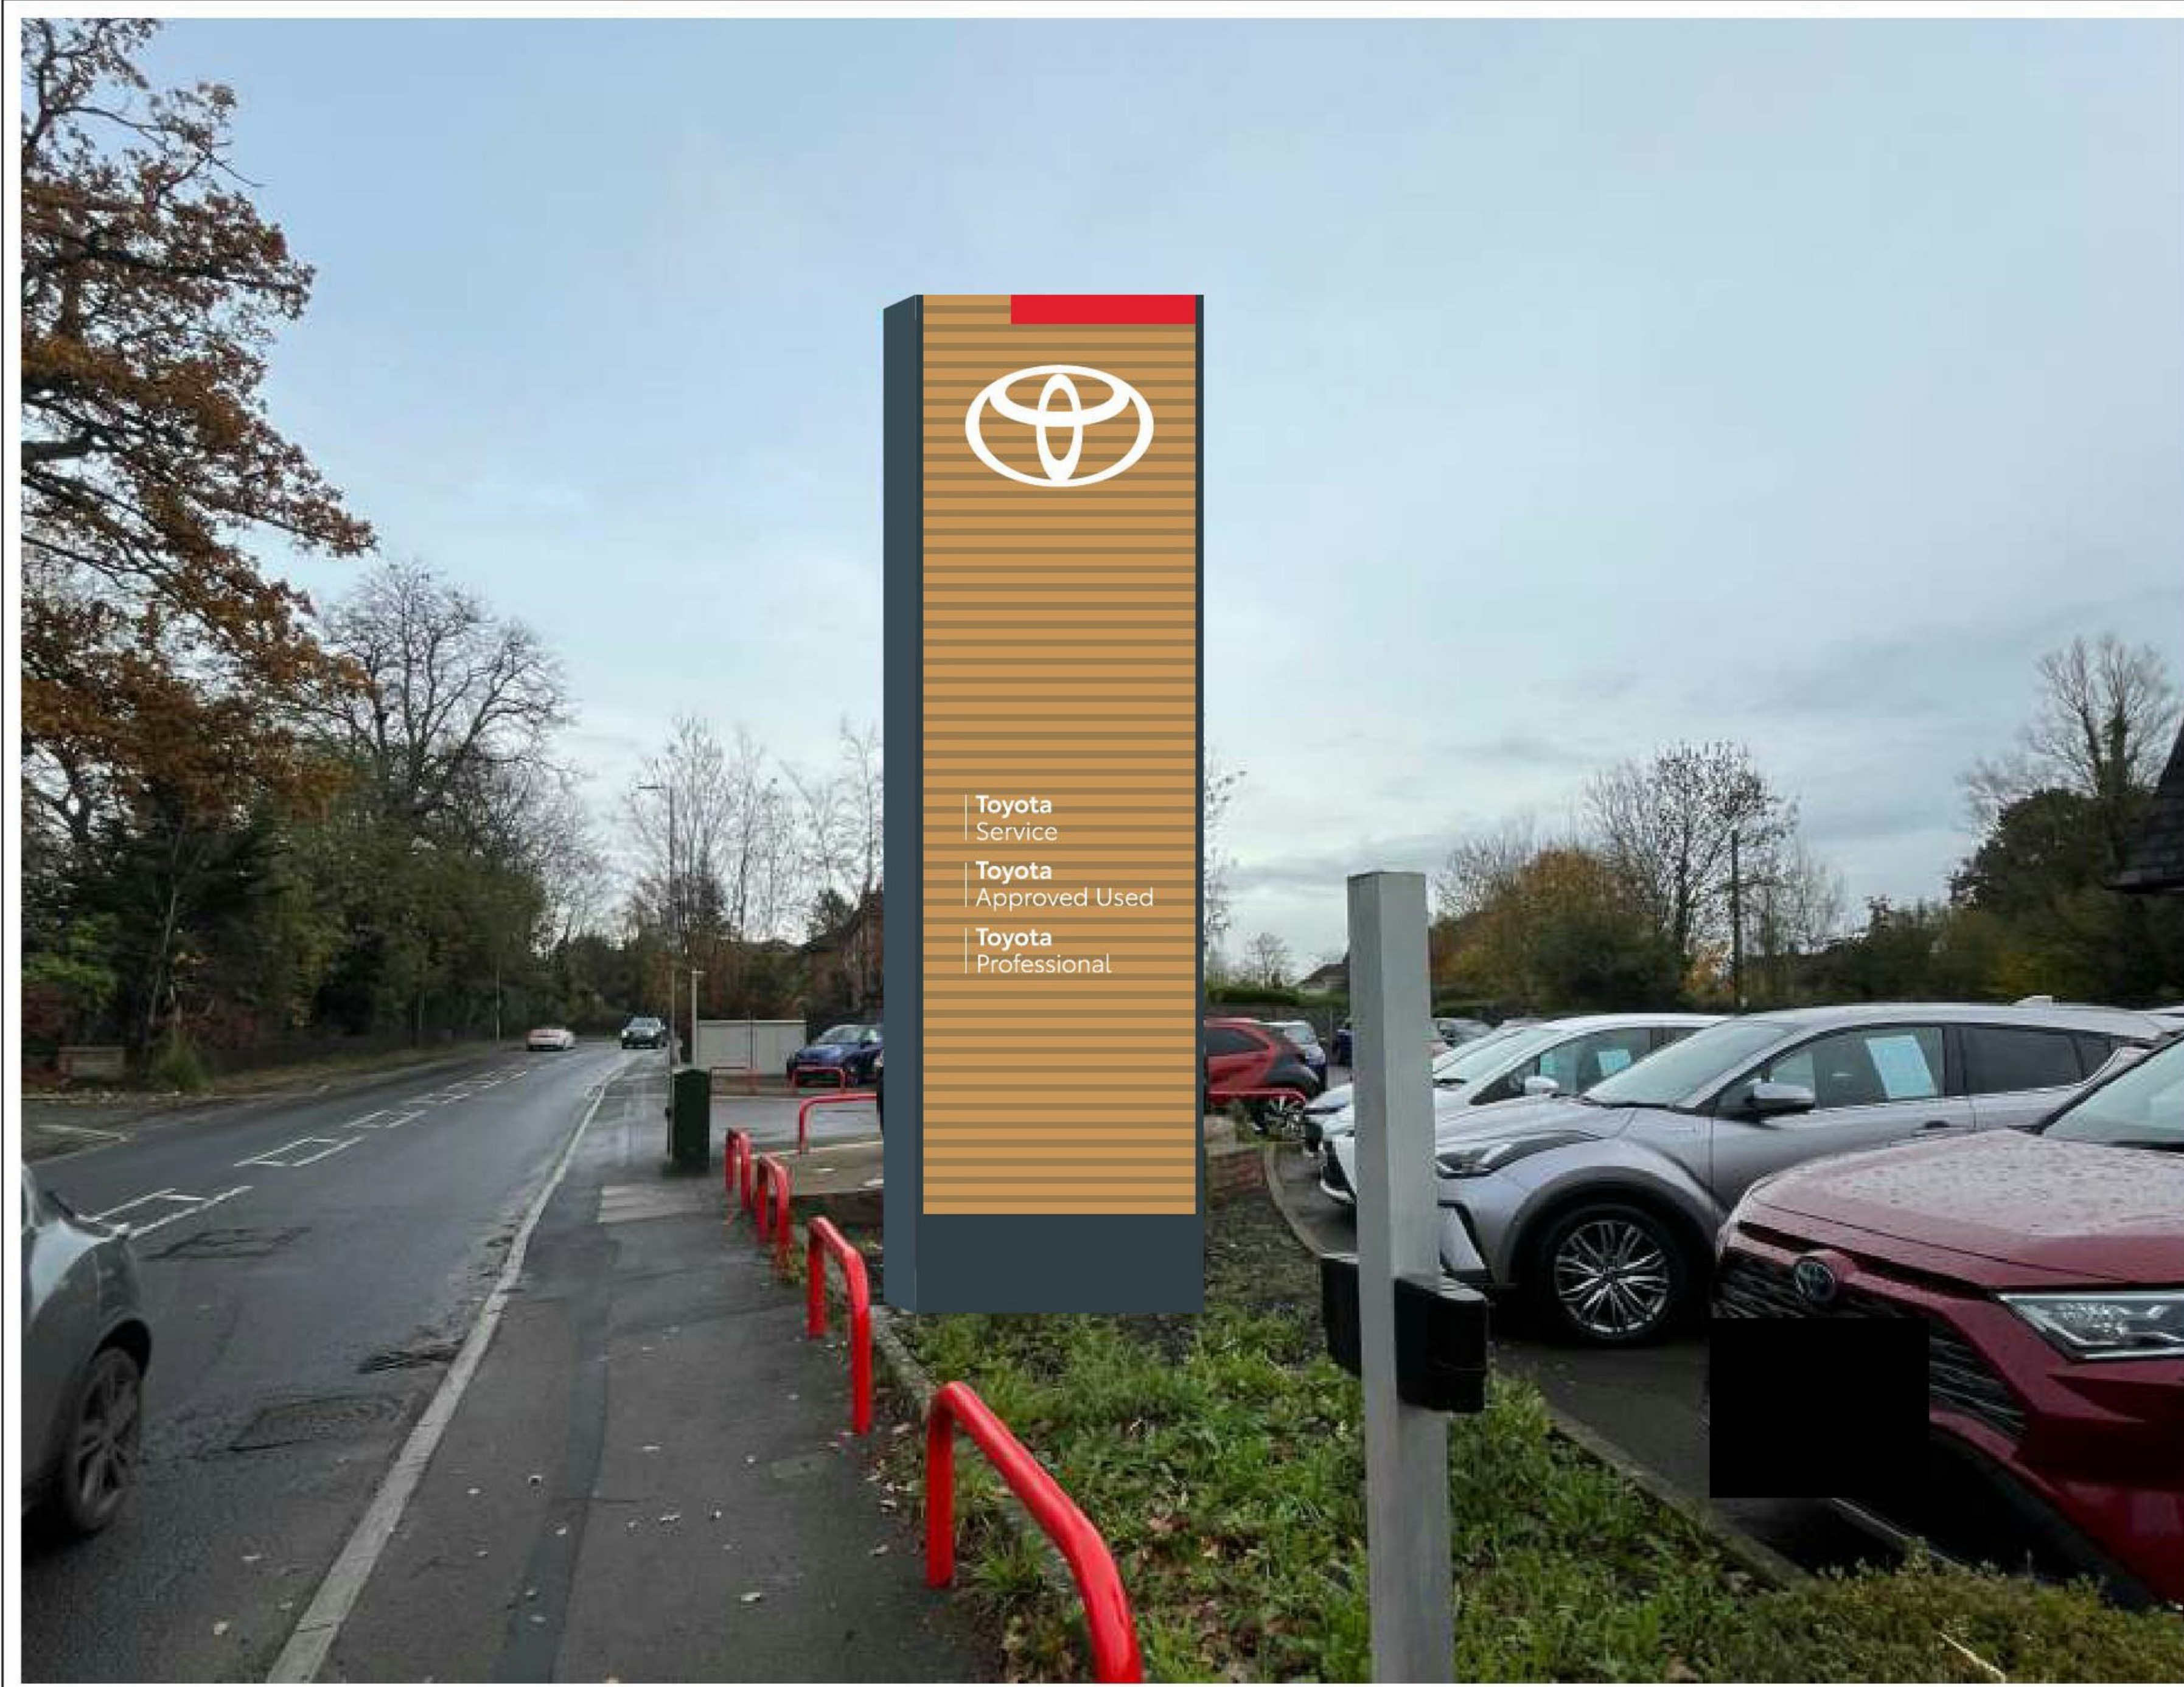

INCHCAPE Toyota Sandhurst

Toyota signage scheme

Siteplan

- A** 4410x1010 Dealername Fascia - MEDIUM
- B** 1237x800 Toyota Ellipse - SMALL mounted on back panel
- C** 2.5m Entrance Pillar
- D** 5.5m Totem - MEDIUM
- E** Freestanding Single-sided Directional Sign

Elevation A | SIGN A | SIGN B | SIGN C

EXISTING

PROPOSED

Photo Renderings may not be exactly to scale, they have the purpose to give a better impression of the proposed treatment. Care has been taken to ensure they are as close as possible but may not represent the final installed proportions.

Entrance | SIGN C

PROPOSED

Photo Renderings may not be exactly to scale, they have the purpose to give a better impression of the proposed treatment. Care has been taken to ensure they are as close as possible but may not represent the final installed proportions.

EXISTING

Existing sign to be removed and not replaced

Pylon | SIGN D

EXISTING

PROPOSED

Photo Renderings may not be exactly to scale, they have the purpose to give a better impression of the proposed treatment. Care has been taken to ensure they are as close as possible but may not represent the final installed proportions.