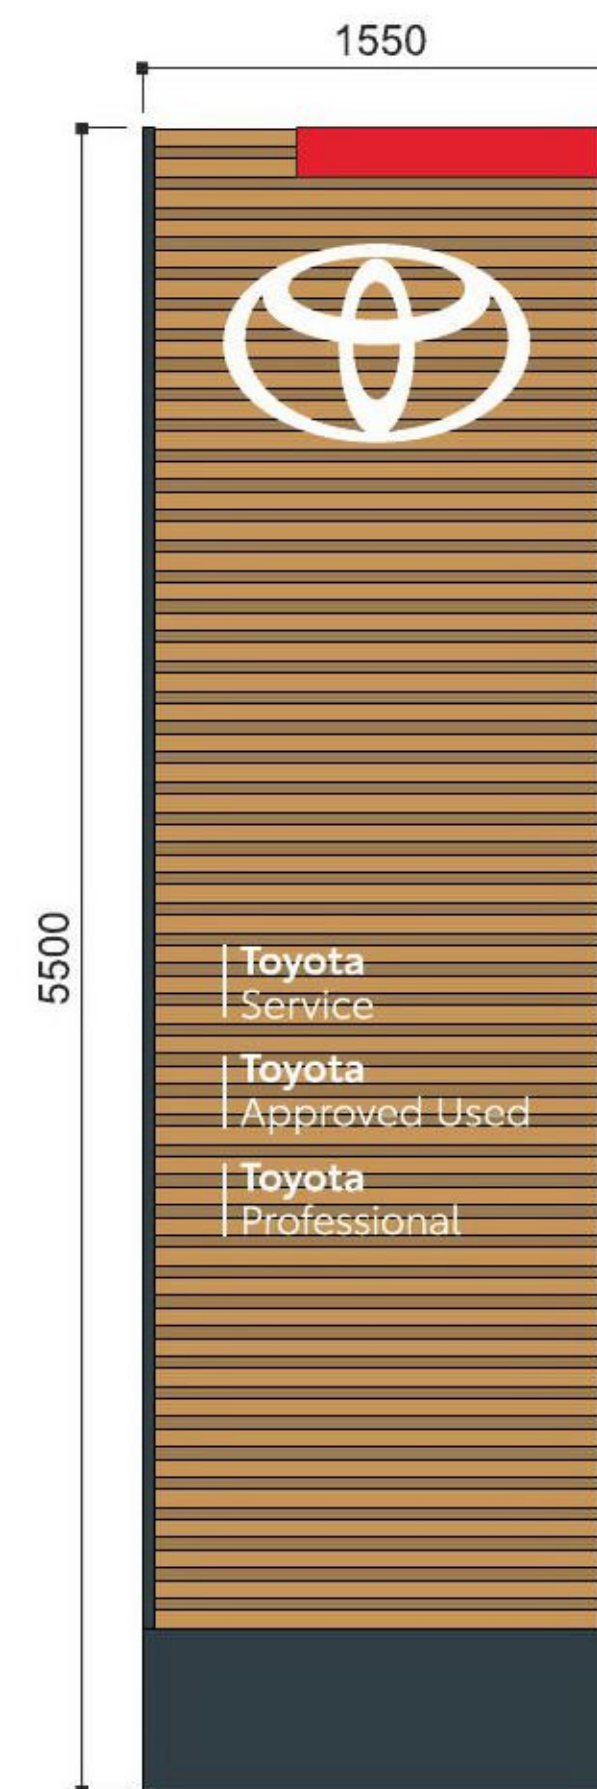

INCHCAPE Toyota Sandhurst

Toyota signage scheme

Siteplan

- A** 4410x1010 Dealername Fascia - MEDIUM
- B** 1237x800 Toyota Ellipse - SMALL mounted on back panel
- C** 2.5m Entrance Pillar
- D** 5.5m Totem - MEDIUM
- E** Freestanding Single-sided Directional Sign

Inchcape Sandhurst, 144 High Street, Sandhurst GU47 8HA

Directional | SIGN E

PROPOSED

EXISTING

Photo Renderings may not be exactly to scale, they have the purpose to give a better impression of the proposed treatment. Care has been taken to ensure they are as close as possible but may not represent the final installed proportions.

External Signage

1:50 @ A3

A 4410x1010 Dealername Fascia - MEDIUM

B 1237x800 Toyota Ellipse - SMALL
to be mounted onto 4410x1010 medium back panel

Opening Hours

Sales	
Mon - Fri	08.30 - 18.30
Sat	09.00 - 17.00
Sun	10.00 - 16.00
Service	
Mon - Fri	08.00 - 18.00
Sat	08.30 - 12.30
Sun	Closed
Parts	
Mon - Fri	08.00 - 18.00
Sat	08.30 - 12.30
Sun	Closed

Opening Hours white vinyl graphics - details tbc

C 2.5m Entrance Pillar

D 5.5m Totem - MEDIUM

E Single-sided Directional Sign
1:25 @ A3