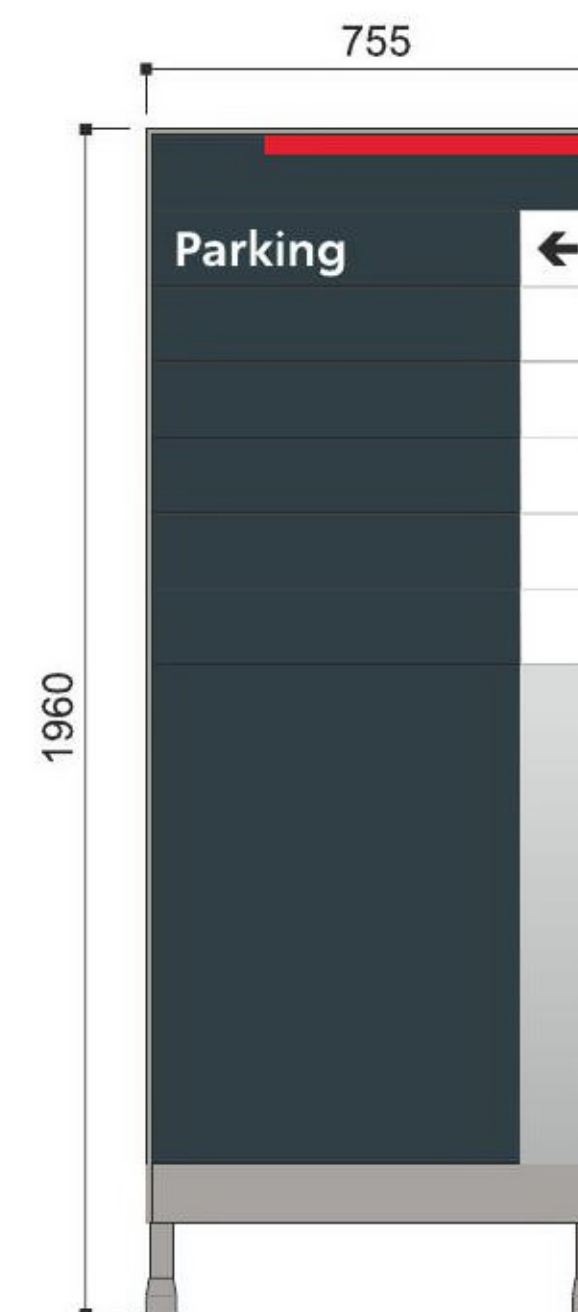

Elevation A | SIGN A | SIGN B | SIGN C

EXISTING

PROPOSED

Photo Renderings may not be exactly to scale, they have the purpose to give a better impression of the proposed treatment. Care has been taken to ensure they are as close as possible but may not represent the final installed proportions.

Inchcape Sandhurst, 144 High Street, Sandhurst GU47 8HA

Directional | SIGN E

PROPOSED

EXISTING

Photo Renderings may not be exactly to scale, they have the purpose to give a better impression of the proposed treatment. Care has been taken to ensure they are as close as possible but may not represent the final installed proportions.

External Signage

1:50 @ A3

A 4410x1010 Dealername Fascia - MEDIUM

B 1237x800 Toyota Ellipse - SMALL
to be mounted onto 4410x1010 medium back panel

Opening Hours

Sales	
Mon - Fri	08.30 - 18.30
Sat	09.00 - 17.00
Sun	10.00 - 16.00
Service	
Mon - Fri	08.00 - 18.00
Sat	08.30 - 12.30
Sun	Closed
Parts	
Mon - Fri	08.00 - 18.00
Sat	08.30 - 12.30
Sun	Closed

Opening Hours white vinyl graphics - details tbc

C 2.5m Entrance Pillar

D 5.5m Totem - MEDIUM

E Single-sided Directional Sign
1:25 @ A3