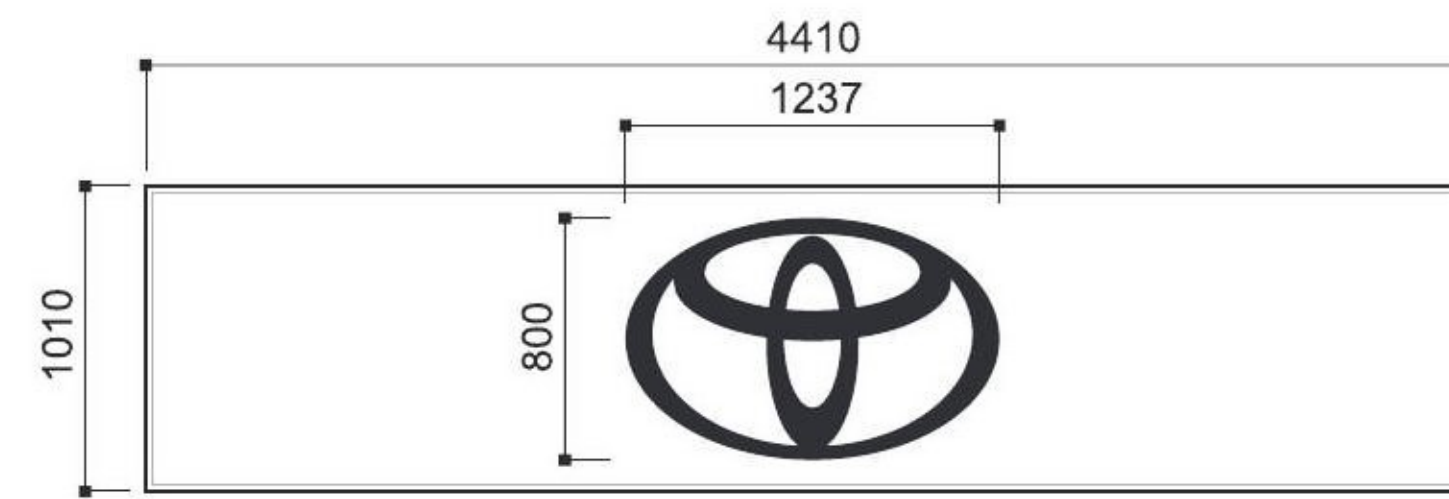

Inchcape Sandhurst, 144 High Street, Sandhurst GU47 8HA

Directional | SIGN E

PROPOSED

EXISTING

Photo Renderings may not be exactly to scale, they have the purpose to give a better impression of the proposed treatment. Care has been taken to ensure they are as close as possible but may not represent the final installed proportions.

External Signage

1:50 @ A3

A 4410x1010 Dealername Fascia - MEDIUM

B 1237x800 Toyota Ellipse - SMALL
to be mounted onto 4410x1010 medium back panel

Opening Hours

Sales	
Mon - Fri	08.30 - 18.30
Sat	09.00 - 17.00
Sun	10.00 - 16.00
Service	
Mon - Fri	08.00 - 18.00
Sat	08.30 - 12.30
Sun	Closed
Parts	
Mon - Fri	08.00 - 18.00
Sat	08.30 - 12.30
Sun	Closed

Opening Hours white vinyl graphics - details tbc

C 2.5m Entrance Pillar

D 5.5m Totem - MEDIUM

E Single-sided Directional Sign
1:25 @ A3