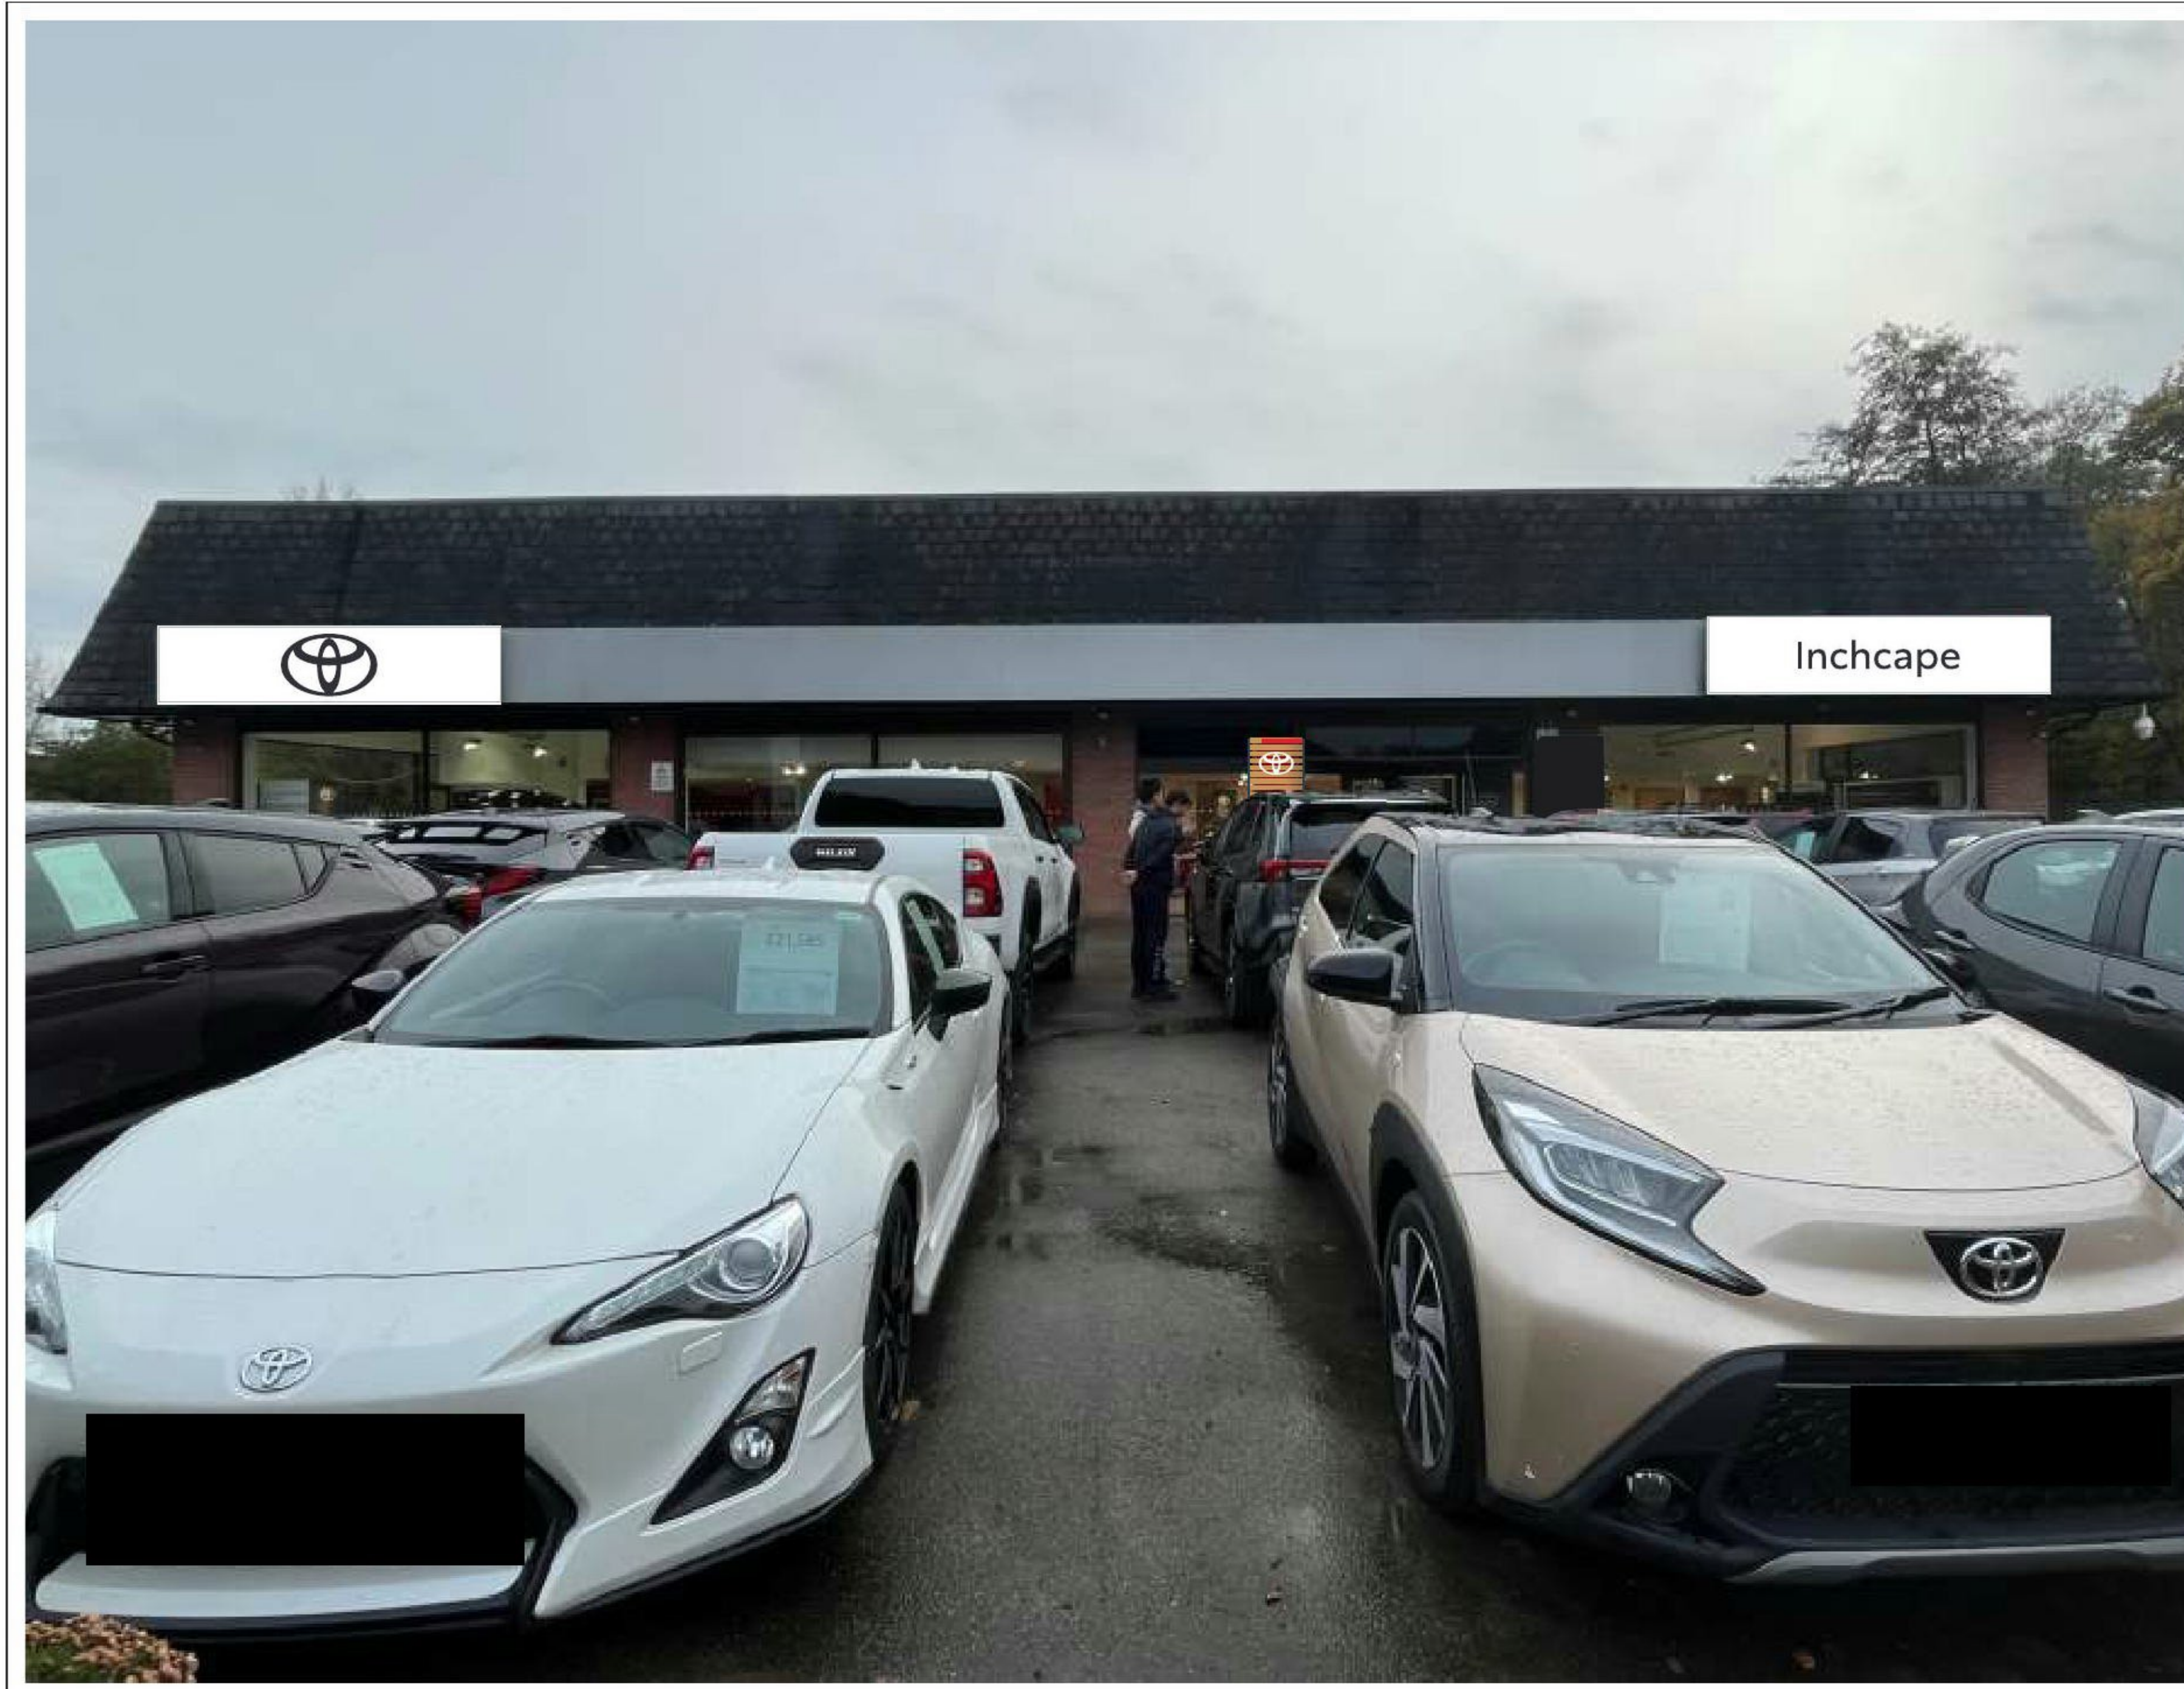

INCHCAPE Toyota Sandhurst

Toyota signage scheme

Siteplan

- A** 4410x1010 Dealername Fascia - MEDIUM
- B** 1237x800 Toyota Ellipse - SMALL mounted on back panel
- C** 2.5m Entrance Pillar
- D** 5.5m Totem - MEDIUM
- E** Freestanding Single-sided Directional Sign

Elevation A | SIGN A | SIGN B | SIGN C

EXISTING

PROPOSED

Photo Renderings may not be exactly to scale, they have the purpose to give a better impression of the proposed treatment. Care has been taken to ensure they are as close as possible but may not represent the final installed proportions.

EXISTING

Existing sign to be removed and not replaced

Pylon | SIGN D

EXISTING

PROPOSED

Photo Renderings may not be exactly to scale, they have the purpose to give a better impression of the proposed treatment. Care has been taken to ensure they are as close as possible but may not represent the final installed proportions.