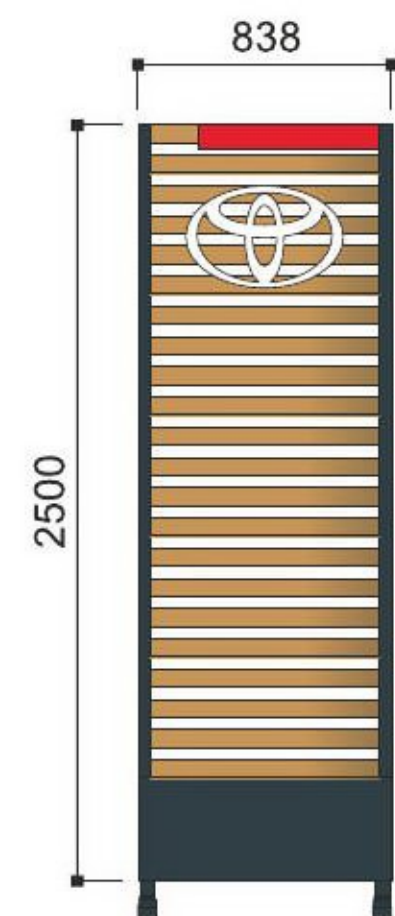

INCHCAPE Toyota Sandhurst

Toyota signage scheme

Siteplan

- A** 4410x1010 Dealername Fascia - MEDIUM
- B** 1237x800 Toyota Ellipse - SMALL mounted on back panel
- C** 2.5m Entrance Pillar
- D** 5.5m Totem - MEDIUM
- E** Freestanding Single-sided Directional Sign

Inchcape Sandhurst, 144 High Street, Sandhurst GU47 8HA

Directional | SIGN E

PROPOSED

EXISTING

Photo Renderings may not be exactly to scale, they have the purpose to give a better impression of the proposed treatment. Care has been taken to ensure they are as close as possible but may not represent the final installed proportions.

External Signage

1:50 @ A3

A 4410x1010 Dealername Fascia - MEDIUM

B 1237x800 Toyota Ellipse - SMALL
to be mounted onto 4410x1010 medium back panel

Opening Hours

Sales	
Mon - Fri	08.30 - 18.30
Sat	09.00 - 17.00
Sun	10.00 - 16.00
Service	
Mon - Fri	08.00 - 18.00
Sat	08.30 - 12.30
Sun	Closed
Parts	
Mon - Fri	08.00 - 18.00
Sat	08.30 - 12.30
Sun	Closed

Opening Hours white vinyl graphics - details tbc

C 2.5m Entrance Pillar

D 5.5m Totem - MEDIUM

E Single-sided Directional Sign
1:25 @ A3