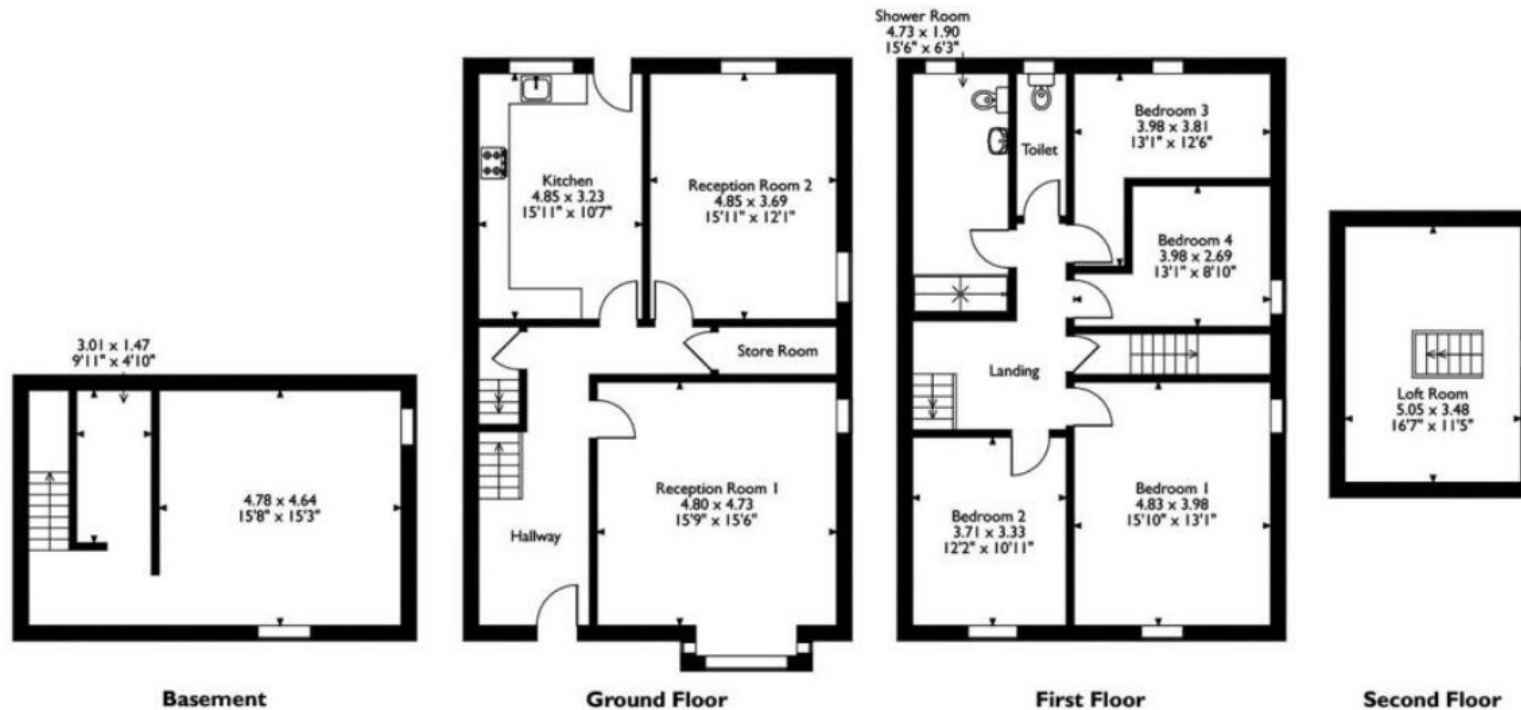

Albion Terrace, Burnley, Lancashire

Approximate Gross Internal Area

2229 SQFT/207 SQM

Please note that the location of doors, windows and other items are approximate and this floorplan is to be used for illustrative purposes only. Unauthorized reproduction is prohibited.