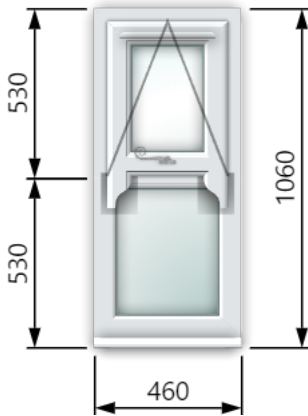

All windows/doors meet the following specifications,
Multipoint locking systems, BFRC 'A' rated windows as standard
Planitherme Total Plus glass, (toughened where applicable) –

Kitchen Left

Comments	
Quantity	1
Dimensions	460 x 1060
Product	uPVC Casement Window
Frame style	Style 204
Frame Colour	White Woodgrain/White Woodgrain
Frame	70mm Profile 22 Sculptured Multi-Chamber System
Sill	150mm Sill
Hanging	Top (Run-through horns)
Glazing texture	Clear
Glazing feature	None
Window handle	Black Monkey Tail
Trickle vent	White

Kitchen Middle

Comments	
Quantity	1
Dimensions	1000 x 1060
Product	uPVC Casement Window
Frame style	Style 204
Frame Colour	White Woodgrain/White Woodgrain
Frame	70mm Profile 22 Sculptured Multi-Chamber System
Sill	150mm Sill
Hanging	Top (Run-through horns)
Glazing texture	Clear
Glazing feature	Astragal Bar (Grid) Foil/Foil
Window handle	Satin Offset
Trickle vent	White

Kitchen Right

Comments	
Quantity	1
Dimensions	460 x 1060
Product	uPVC Casement Window
Frame style	Style 204
Frame Colour	White Woodgrain/White Woodgrain
Frame	70mm Profile 22 Sculptured Multi-Chamber System
Sill	150mm Sill
Hanging	Top (Run-through horns)
Glazing texture	Clear
Glazing feature	None
Window handle	Black Monkey Tail
Trickle vent	White

French doors

Comments	
Quantity	1
Dimensions	2518 x 2100
Products	uPVC Casement Window uPVC French Doors uPVC Casement Window
Frame styles	Style 204 Double Door + Mid Rails (683) Style 204
Frame Colour	White Woodgrain/White Woodgrain
Frames	70mm Profile 22 Sculptured Multi-Chamber System (1 2 3 4 5 6 7 8 9 10 11 12) 70mm Sculptured Multi-Chamber Door System (13 14 15 16)
Sill	150mm Sill
Coupler	24mm Coupler
Hangings	Top (Run-through horns) Double Double Top (Run-through horns)
Glazing texture	Clear
Glazing features	Astragal Bar (Grid) Foil/Foil (1 3 4 5) Astragal Bar (Grid) Foil/White (2 6)
Panels	Flat Flat
Window handle	Black Monkey Tail
Trickle vent	White
Door handle	Black Lever