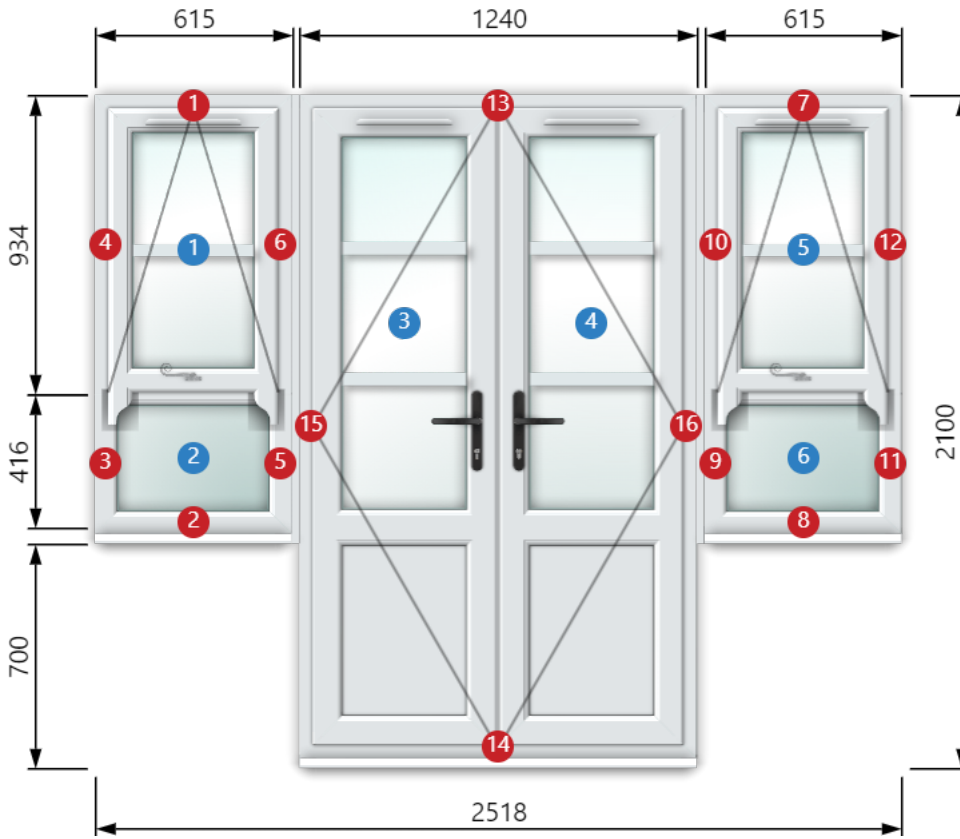

All windows/doors meet the following specifications,
Multipoint locking systems, BFRC 'A' rated windows as standard
Planitherme Total Plus glass, (toughened where applicable) –

Kitchen Left

Comments	
Quantity	1
Dimensions	460 x 1060
Product	uPVC Casement Window
Frame style	Style 204
Frame Colour	White Woodgrain/White Woodgrain
Frame	70mm Profile 22 Sculptured Multi-Chamber System
Sill	150mm Sill
Hanging	Top (Run-through horns)
Glazing texture	Clear
Glazing feature	None
Window handle	Black Monkey Tail
Trickle vent	White

Kitchen Middle

Comments	
Quantity	1
Dimensions	1000 x 1060
Product	uPVC Casement Window
Frame style	Style 204
Frame Colour	White Woodgrain/White Woodgrain
Frame	70mm Profile 22 Sculptured Multi-Chamber System
Sill	150mm Sill
Hanging	Top (Run-through horns)
Glazing texture	Clear
Glazing feature	Astragal Bar (Grid) Foil/Foil
Window handle	Satin Offset
Trickle vent	White

Kitchen Right

Comments	
Quantity	1
Dimensions	460 x 1060
Product	uPVC Casement Window
Frame style	Style 204
Frame Colour	White Woodgrain/White Woodgrain
Frame	70mm Profile 22 Sculptured Multi-Chamber System
Sill	150mm Sill
Hanging	Top (Run-through horns)
Glazing texture	Clear
Glazing feature	None
Window handle	Black Monkey Tail
Trickle vent	White