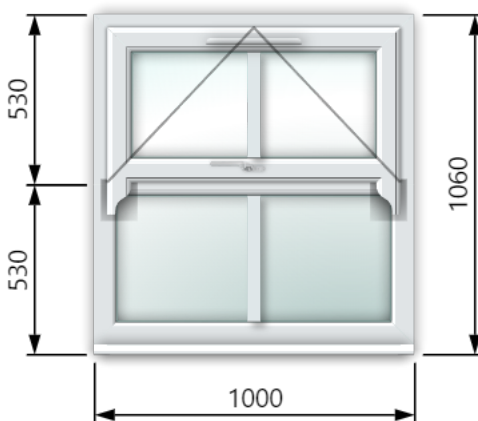

Below is your quotation for your recent supply and install enquiry for 'White Foil both sides '. Please note all individual frame costs excludes vat. Please find below details of the designs (frames are viewed from the outside). Please note the dimensions shown will vary slightly after a technical survey has been completed.

Kitchen Middle

Comments	
Quantity	1
Dimensions	1000 x 1060
Product	uPVC Casement Window
Frame style	Style 204
Frame Colour	White Woodgrain/White Woodgrain
Frame	70mm Profile 22 Sculptured Multi-Chamber System
Sill	150mm Sill
Hanging	Top (Run-through horns)
Glazing texture	Clear
Glazing feature	Astragal Bar (Grid) Foil/Foil
Window handle	Satin Offset
Trickle vent	White

Kitchen Right

Comments	
Quantity	1
Dimensions	460 x 1060
Product	uPVC Casement Window
Frame style	Style 204
Frame Colour	White Woodgrain/White Woodgrain
Frame	70mm Profile 22 Sculptured Multi-Chamber System
Sill	150mm Sill
Hanging	Top (Run-through horns)
Glazing texture	Clear
Glazing feature	None
Window handle	Black Monkey Tail
Trickle vent	White