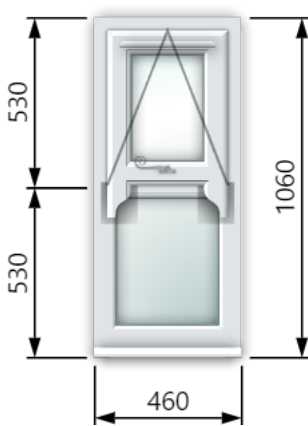

All windows/doors meet the following specifications,
Multipoint locking systems, BFRC 'A' rated windows as standard
Planitherme Total Plus glass, (toughened where applicable) –

Kitchen Left

Comments	
Quantity	1
Dimensions	460 x 1060
Product	uPVC Casement Window
Frame style	Style 204
Frame Colour	White Woodgrain/White Woodgrain
Frame	70mm Profile 22 Sculptured Multi-Chamber System
Sill	150mm Sill
Hanging	Top (Run-through horns)
Glazing texture	Clear
Glazing feature	None
Window handle	Black Monkey Tail
Trickle vent	White

Kitchen Middle

Comments	
Quantity	1
Dimensions	1000 x 1060
Product	uPVC Casement Window
Frame style	Style 204
Frame Colour	White Woodgrain/White Woodgrain
Frame	70mm Profile 22 Sculptured Multi-Chamber System
Sill	150mm Sill
Hanging	Top (Run-through horns)
Glazing texture	Clear
Glazing feature	Astragal Bar (Grid) Foil/Foil
Window handle	Satin Offset
Trickle vent	White

Kitchen Right

Comments	
Quantity	1
Dimensions	460 x 1060
Product	uPVC Casement Window
Frame style	Style 204
Frame Colour	White Woodgrain/White Woodgrain
Frame	70mm Profile 22 Sculptured Multi-Chamber System
Sill	150mm Sill
Hanging	Top (Run-through horns)
Glazing texture	Clear
Glazing feature	None
Window handle	Black Monkey Tail
Trickle vent	White

French doors

Comments	
Quantity	1
Dimensions	2518 x 2100
Products	uPVC Casement Window uPVC French Doors uPVC Casement Window
Frame styles	Style 204 Double Door + Mid Rails (683) Style 204
Frame Colour	White Woodgrain/White Woodgrain
Frames	70mm Profile 22 Sculptured Multi-Chamber System (1 2 3 4 5 6 7 8 9 10 11 12) 70mm Sculptured Multi-Chamber Door System (13 14 15 16)
Sill	150mm Sill
Coupler	24mm Coupler
Hangings	Top (Run-through horns) Double Double Top (Run-through horns)
Glazing texture	Clear
Glazing features	Astragal Bar (Grid) Foil/Foil (1 3 4 5) Astragal Bar (Grid) Foil/White (2 6)
Panels	Flat Flat
Window handle	Black Monkey Tail
Trickle vent	White
Door handle	Black Lever