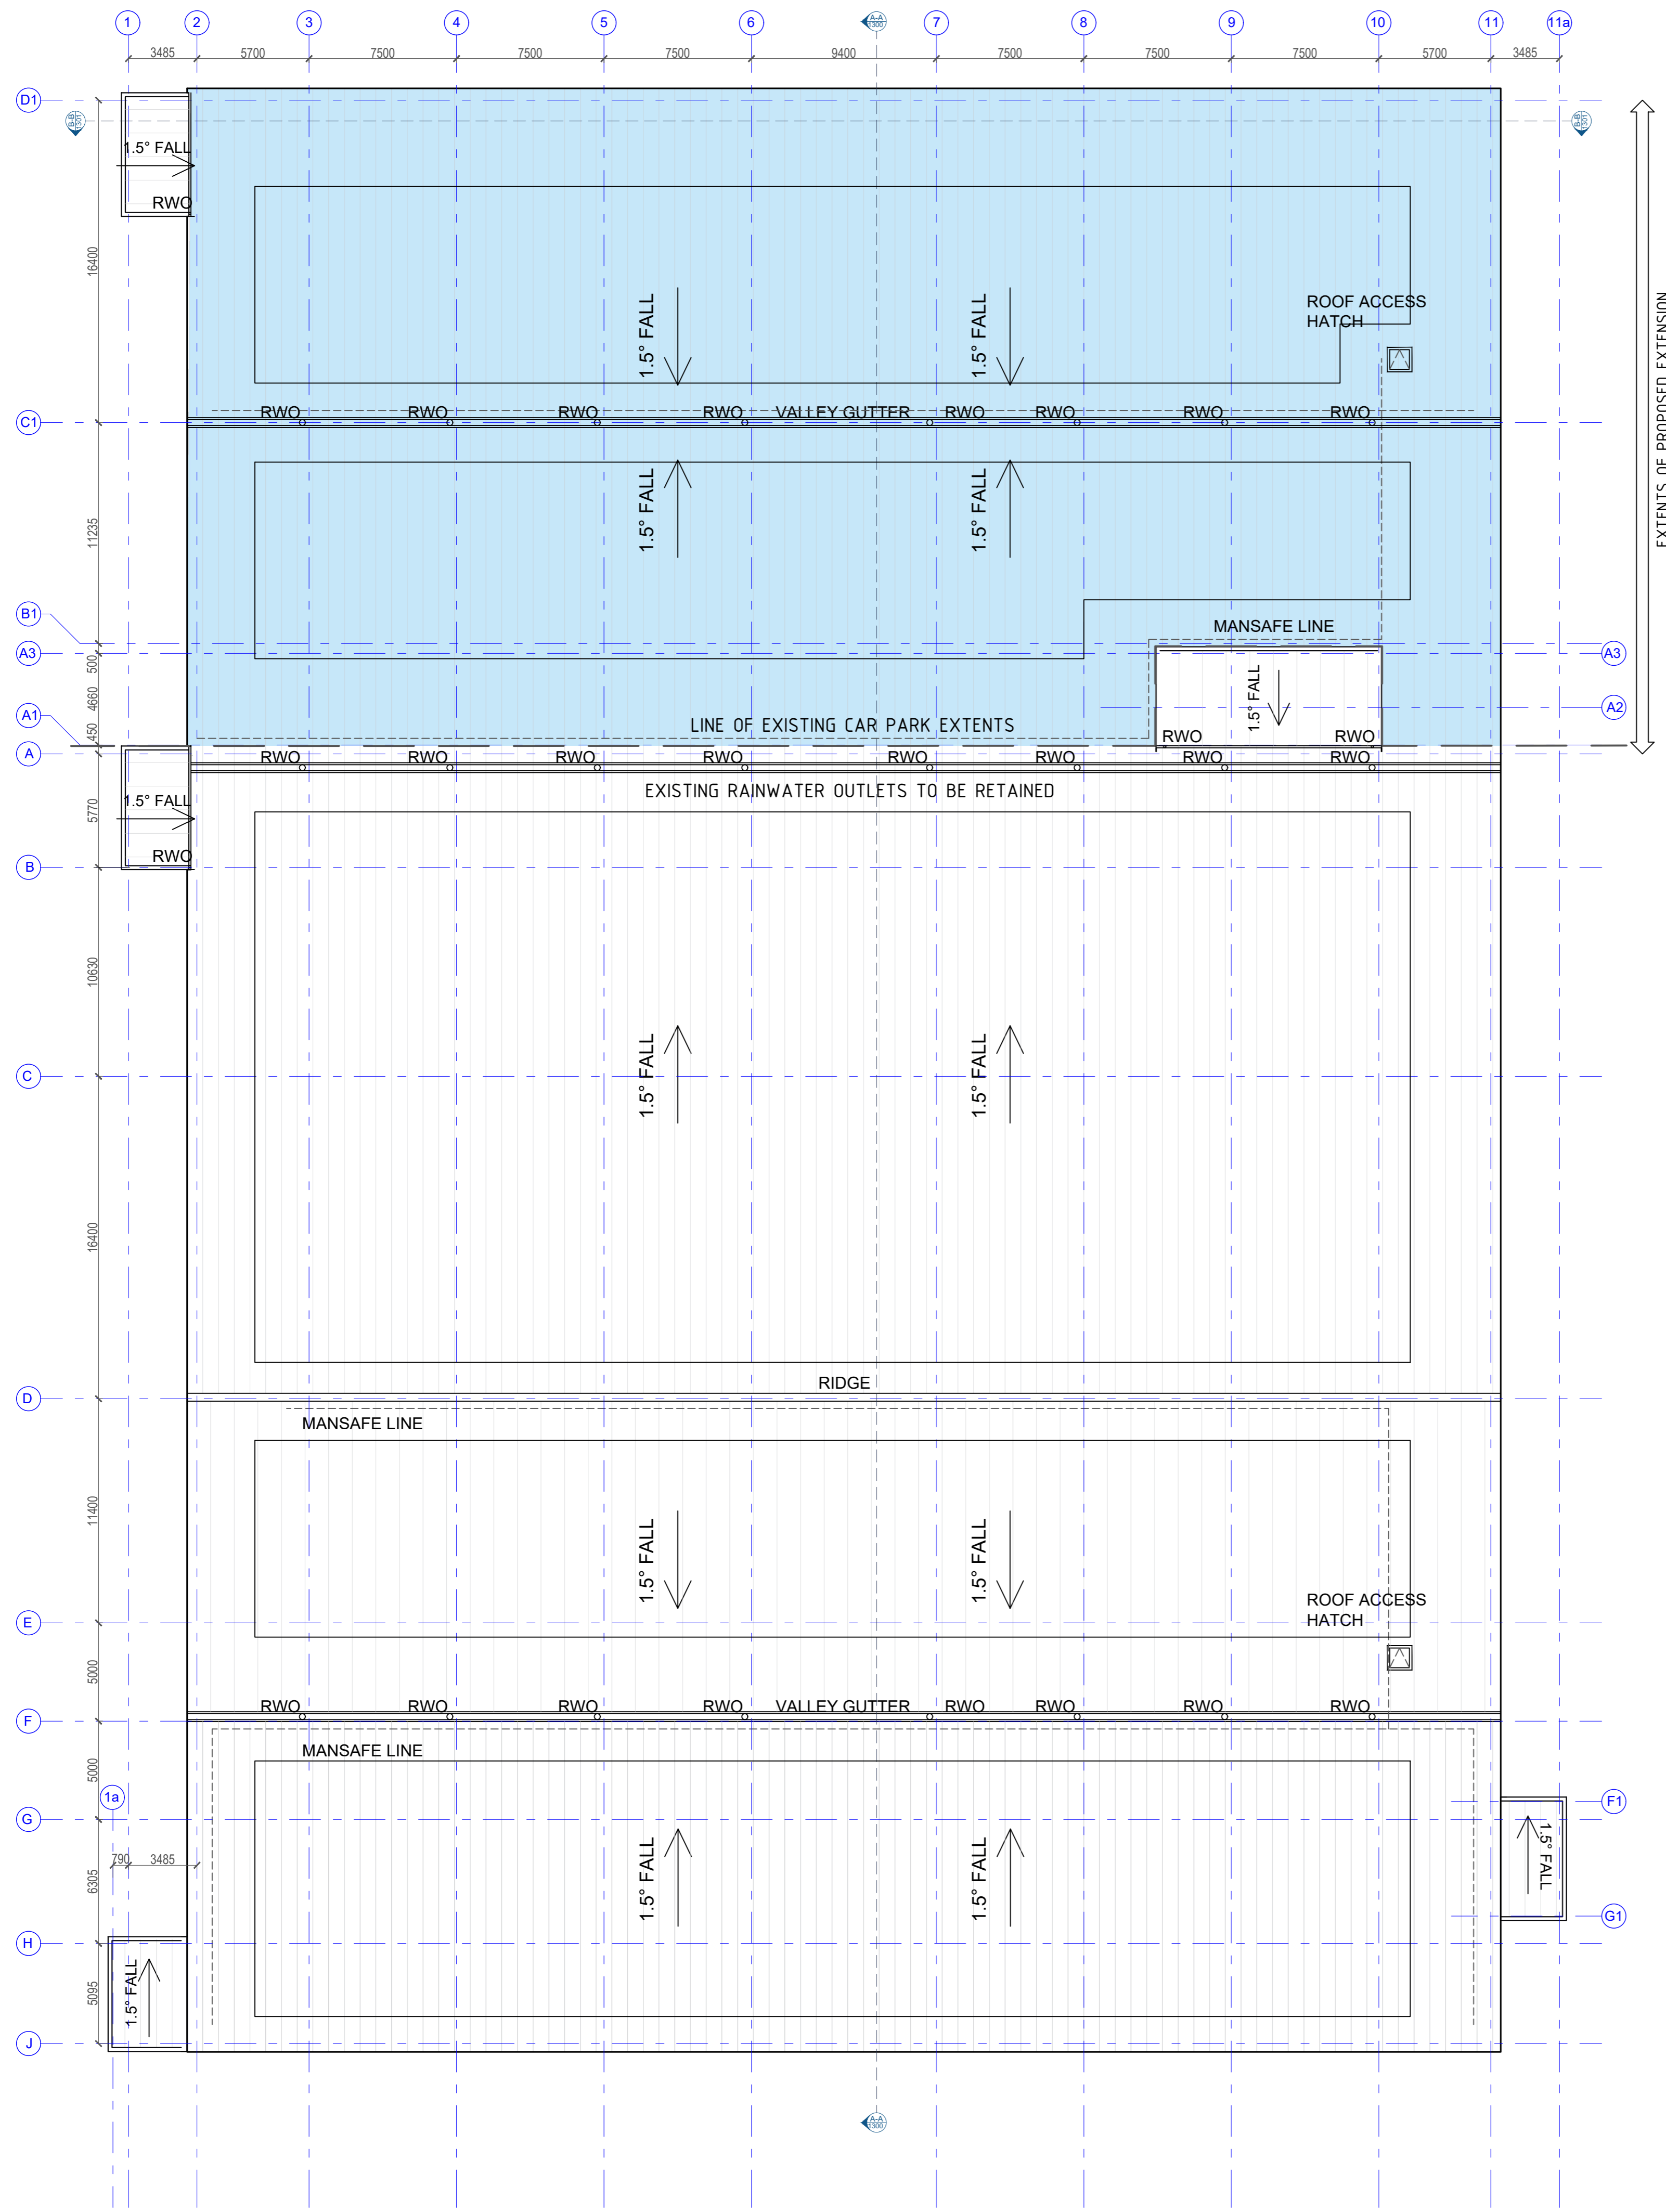

NRP SOUTH, MULTI-STOREY CAR PARK EXTENSION

COPYRIGHT:
This drawing must not be re-issued, loaned or copied without the consent of Carter Design Group (CDG).

DO NOT SCALE FROM THIS DRAWING. USE ONLY FIGURED OR GRID DIMENSIONS

NOTES:

All dimensions must be checked on site prior to commencement of related works.

Any discrepancies should be notified to the design office immediately.

CONSTRUCTION (DESIGN AND MANAGEMENT) REGULATIONS 2015:

NOTES

KALZIP STANDING SEAM ROOF SHEETS (OR EQUAL AND APPROVED) TO BE INSTALLED IN ACCORDANCE WITH MANUFACTURERS LATEST WRITTEN INFORMATION.

EXISTING RAINWATER OUTLETS TO BE RETAINED.

PROPOSED ROOF PLAN SCALE: 1:200 @ A1

Sheet	S4.P01	North Point added	date	29.04.2023	source	CDG	drawn	AG
revisions								
PLANNING								
Project: NRP SOUTH, MULTI-STOREY CAR PARK EXTENSION Drawing title: PROPOSED ROOF PLAN 								
drawn	LP	checked	AG	date	05.06.2023	scale	1:200 @ A1	Carter Design Group
project	originator	volume	level	type	note	number	status	revision
8657.CDG.XX.RF.DRA.1004							S4.P01	
VICTORY PARK, LONDON ROAD, ATTLEBOROUGH, NORFOLK, NR11 1DA. TEL: 01553 75798 E-MAIL: enquiries@carterdesign.co.uk