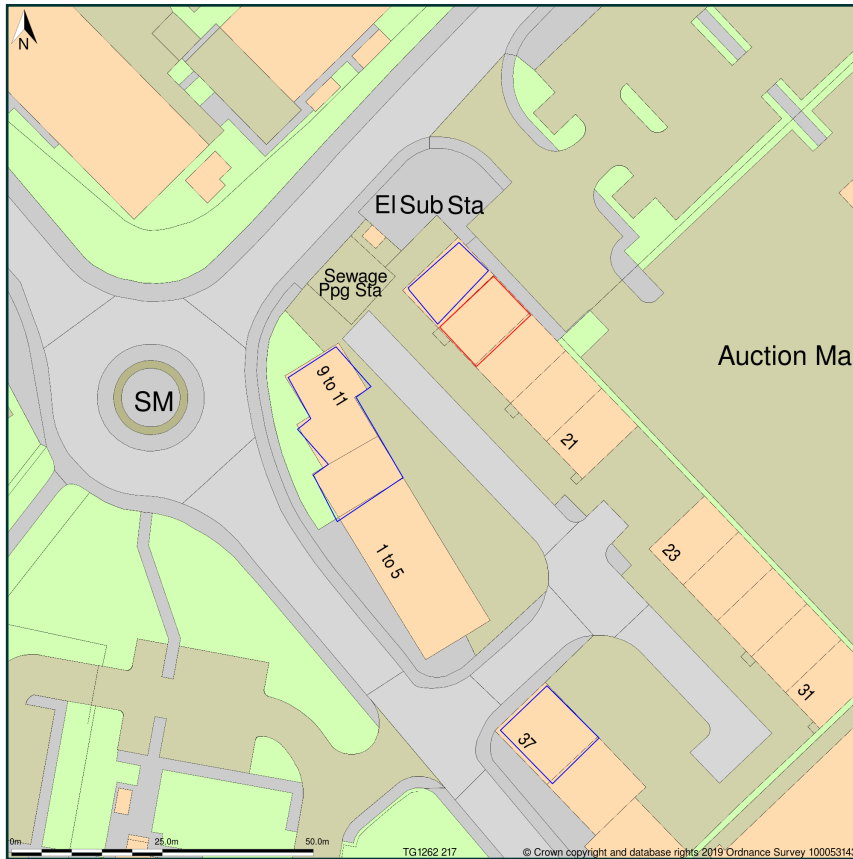

Netmatters Limited, Unit 15, Penfold Drive, Wymondham, Norfolk, NR18 0WZ

Site Plan shows area bounded by: 612556.52, 302108.55 612697.94, 302249.97 (at a scale of 1:1250), OSGridRef: TG1262 217. The representation of a road, track or path is no evidence of a right of way. The representation of features as lines is no evidence of a property boundary.

Produced on 1st Jul 2019 from the Ordnance Survey National Geographic Database and incorporating surveyed revision available at this date. Reproduction in whole or part is prohibited without the prior permission of Ordnance Survey. © Crown copyright 2019. Supplied by www.buyaplan.co.uk a licensed Ordnance Survey partner (100053143). Unique plan reference: #00435246-D4E8E7