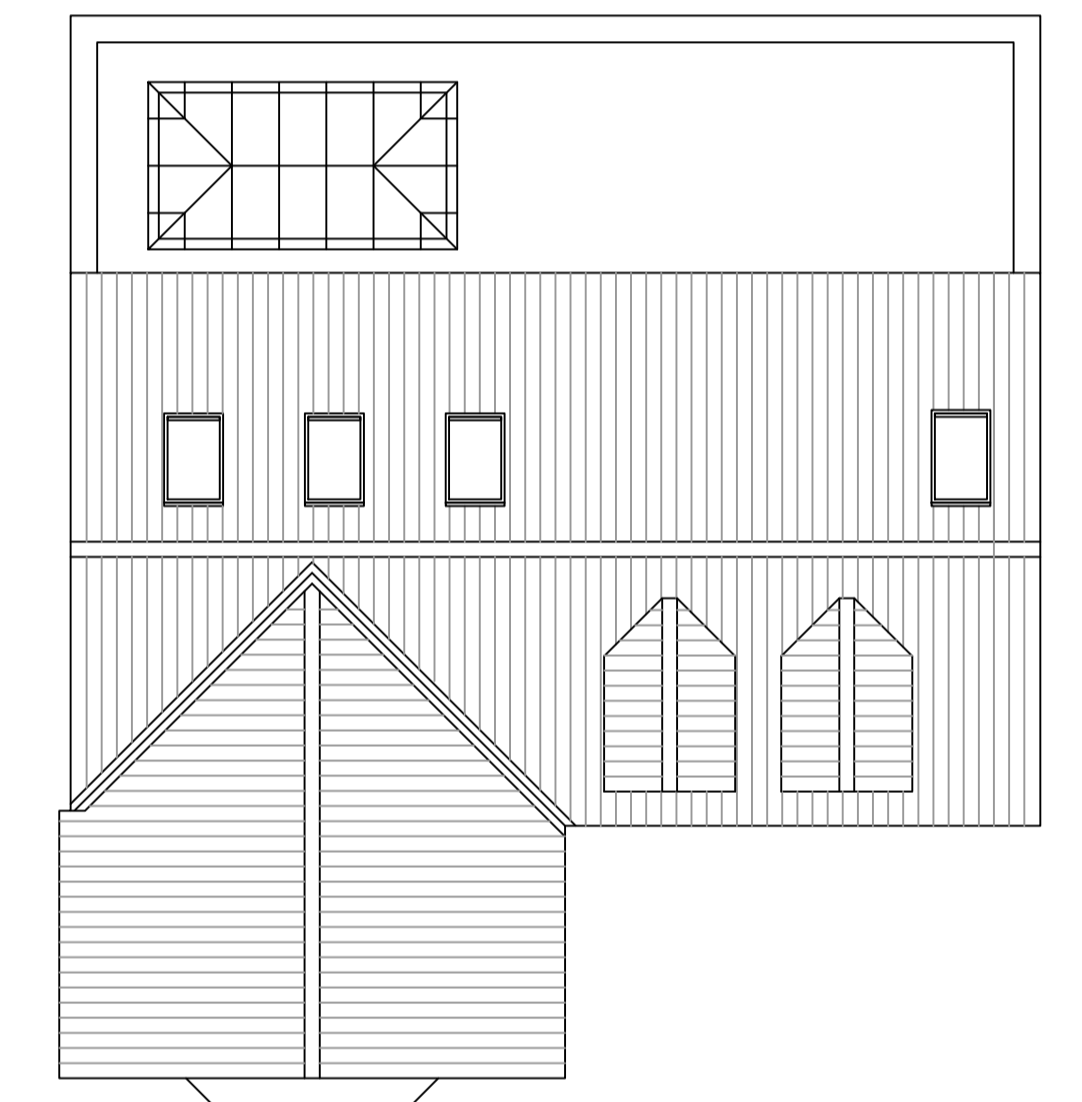

First Floor - Proposed
Scale - 1:50

Roof Plan - Proposed

Revision C - 02/01/24
1. Drawings updated to reflect design alterations requested by client.

	Title: Proposed Plans	
	Drawing No: 3273-01-003	
	Scale: 1:50	Issue: C Date: 30/10/23 Border: A1
	Name: Jayne Taylor	
Site:		14 Lynn Lane Great Massingham Kings Lynn Norfolk, PE32 2HJ
Mob - 07901 913226 Email: harvey@ba-ltd.co.uk		