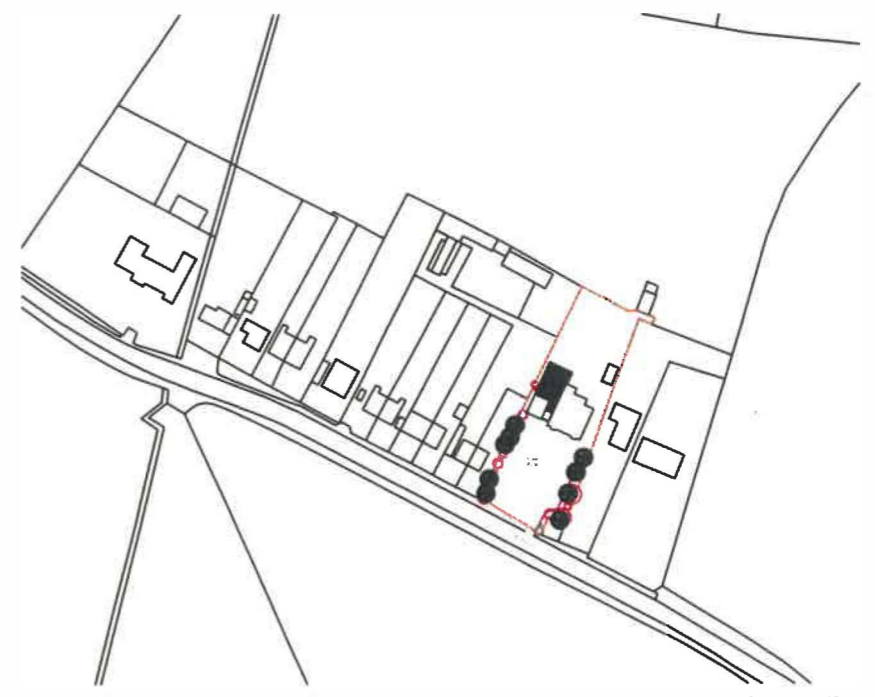

site plan  
scale 1:200

Aston Lane

Green  
Acres

site location  
scale 1:1250

Mr and Mrs S Jellis  
'Green Acres', Aston Road,  
Aston Flarmville, Hinckley  
LE10 3AA

1:200 at A1, 1:1250 at A1  
14/03/2014