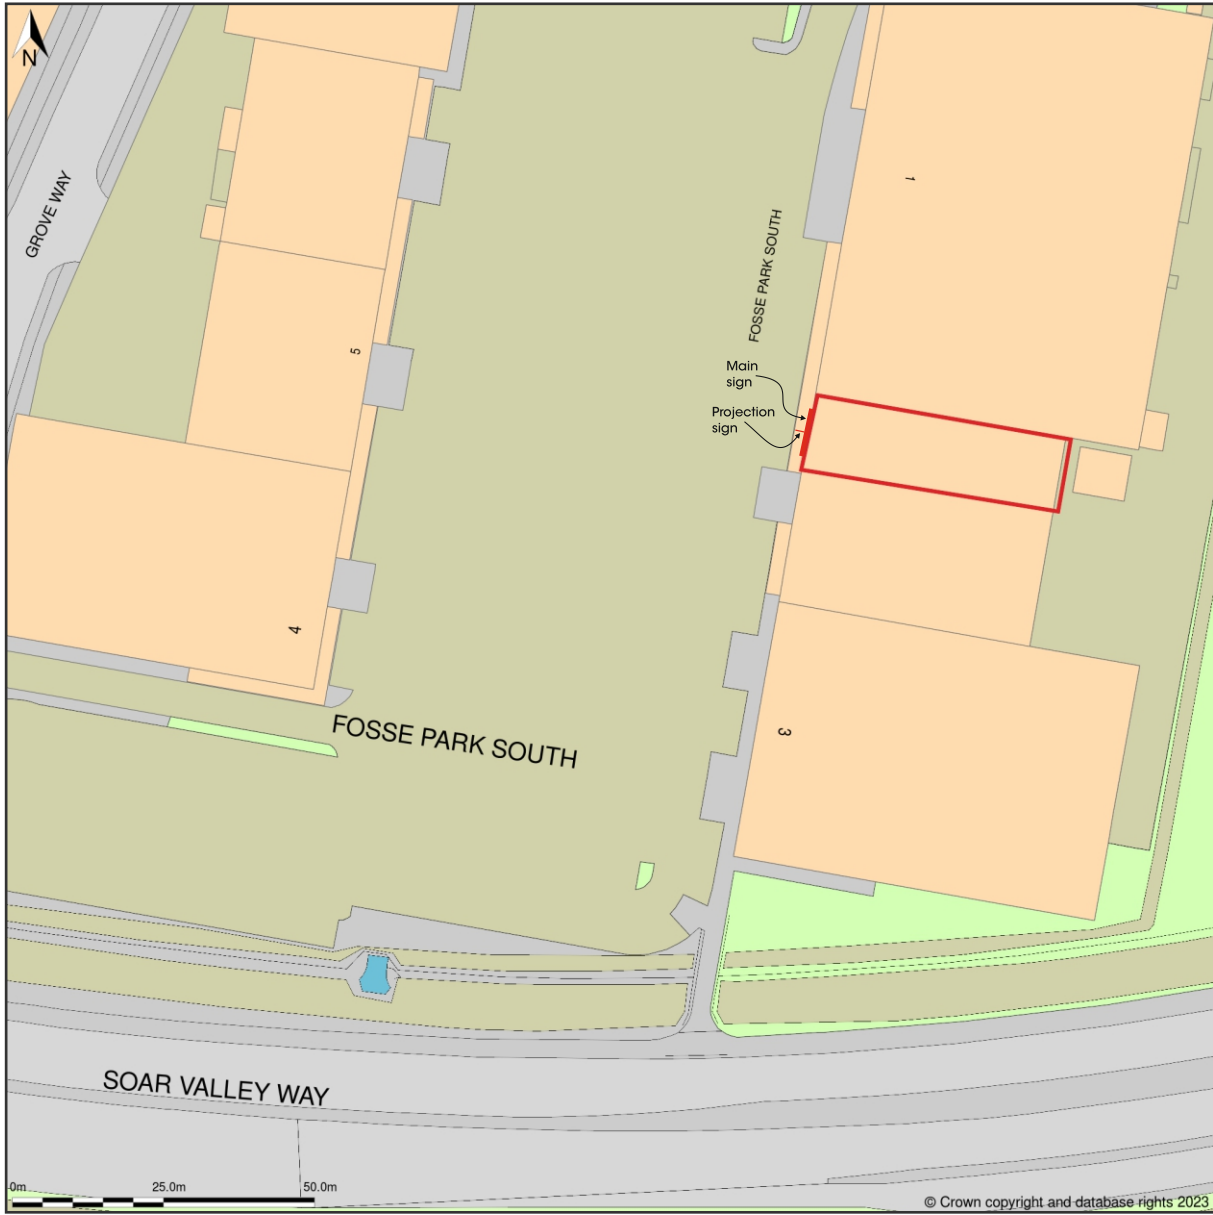

Unit B1 Fosse Park South, Enderby, Leicester LE19 1UT

Location Plan shows area bounded by: 455669.46, 299893.61 455869.46, 300093.61 (at a scale of 1:1250), OSGridRef: SP55769999. The representation of a road, track or path is no evidence of a right of way. The representation of features as lines is no evidence of a property boundary.

Produced on 4th Dec 2023 from the Ordnance Survey National Geographic Database and incorporating surveyed revision available at this date. Reproduction in whole or part is prohibited without the prior permission of Ordnance Survey. © Crown copyright 2023. Supplied by [www.buyaplan.co.uk](http://www.buyaplan.co.uk) a licensed Ordnance Survey partner (100053143). Unique plan reference: #00864929-D4A316.