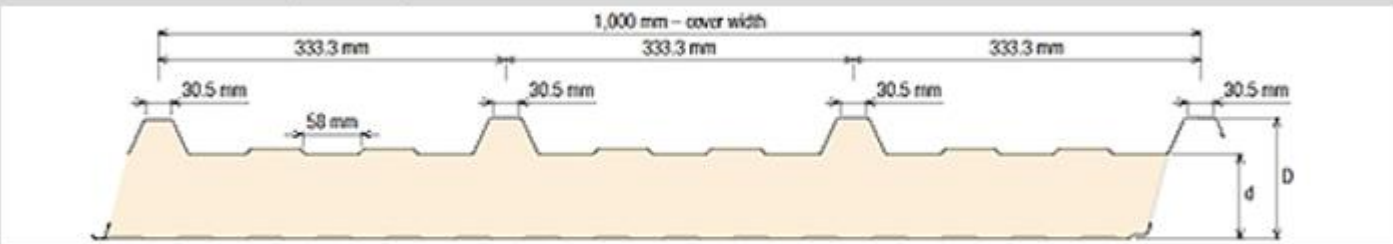

Proposed replacement roofing

Goosewing Grey
RAL 080 70 05 BS 10A05

Kingspan Quadcore profiled insulated roof panel

KS1000RW composite panel - 1000mm cover width

Please note: Sheets can be manufactured in any length up to 12m