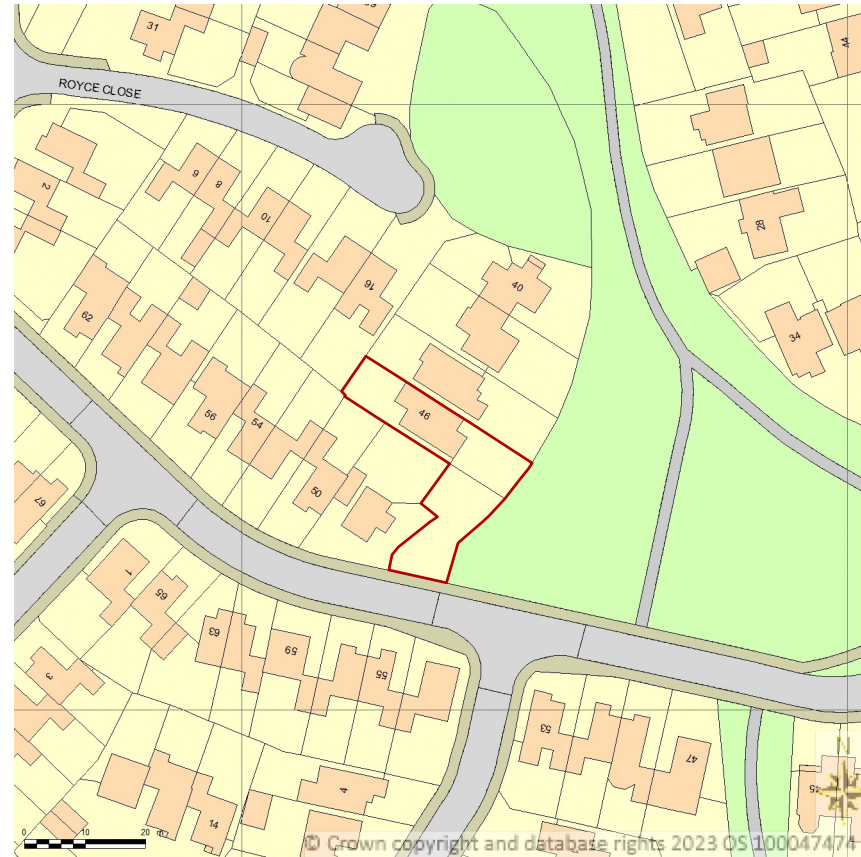

SITE LOCATION PLAN

AREA 2 HA

SCALE: 1:1250 on A4

CENTRE COORDINATES: 454533 , 302546

Supplied by Streetwise Maps Ltd

www.streetwise.net

Licence No: 100047474

14:15:04 12/12/2023