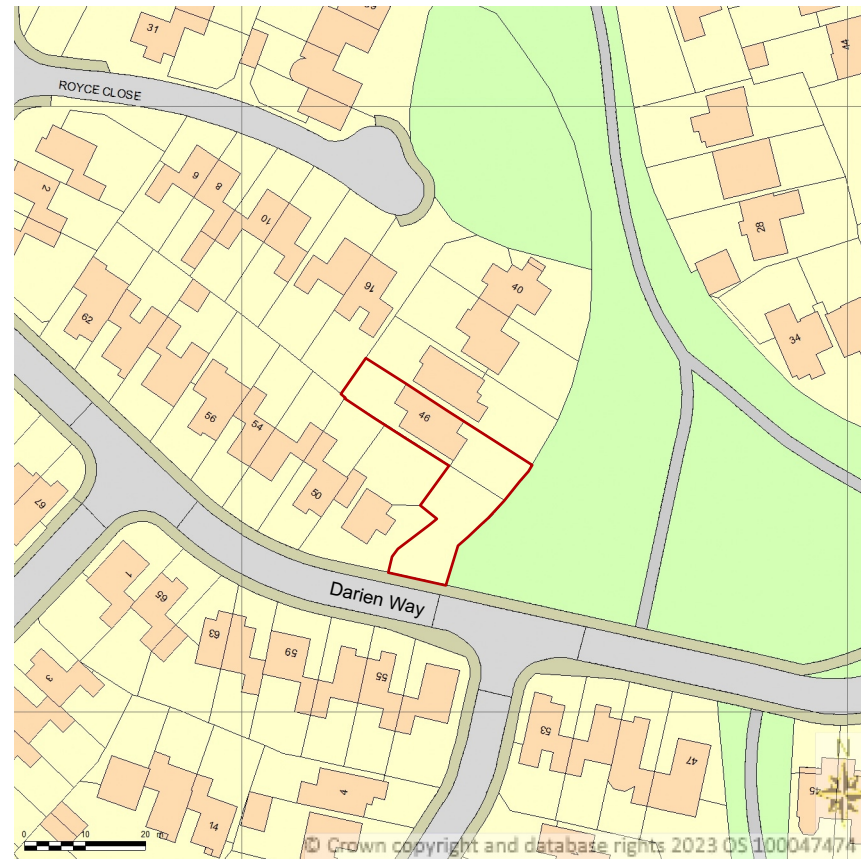

SITE LOCATION PLAN

AREA 2 HA

SCALE: 1:1250 on A4

CENTRE COORDINATES: 454533 , 302546

Supplied by Streetwise Maps Ltd

[www.streetwise.net](http://www.streetwise.net)

Licence No: 100047474

14:15:04 12/12/2023