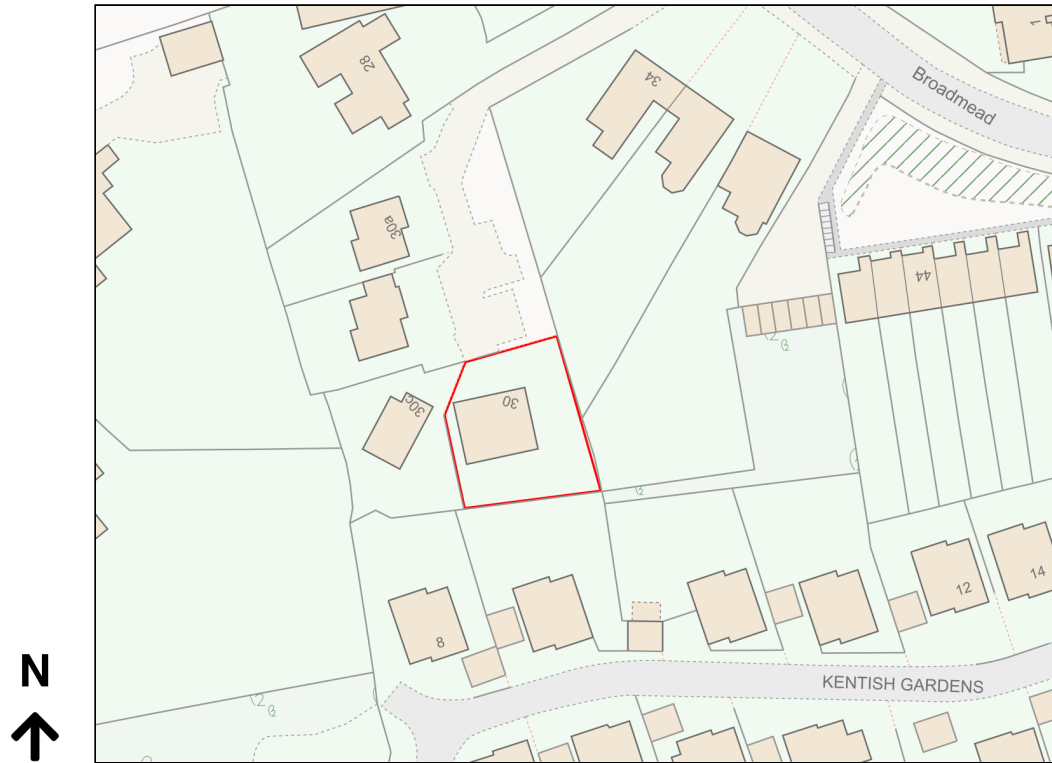

Location Plan

Site Address: Ash House, 30, Broadmead, Royal Tunbridge Wells, TN2 5RL

Date Produced: 15-Dec-2023

Scale: 1:1250 @A4

Planning Portal Reference: PP-12651170v2