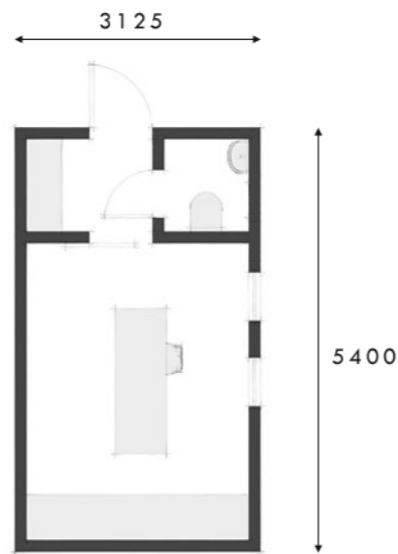

800mm to boundary

2500

b

FALCONER AVENUE

proposed block plan
scale 1:500

proposed therapy room plan
scale 1:100

proposed side elevation 1
scale 1:100

proposed front elevation
scale 1:100

proposed side elevation 2
scale 1:100

proposed rear elevation
scale 1:100

Therapy room opening hours:

Monday	-	closed
Tuesday	-	closed
Wednesday	-	closed
Thursday	-	9am - 8pm
Friday	-	9am - 8pm
Saturday	-	closed
Sunday	-	closed