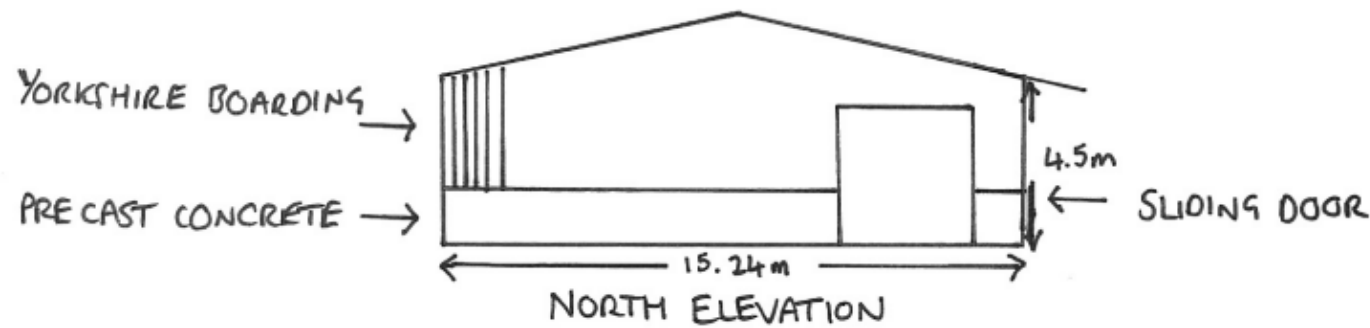

AGRICULTURAL BUILDING - CLUBWORTHY

ELEVATION DRAWINGS

SCALE 1:200 @ A4