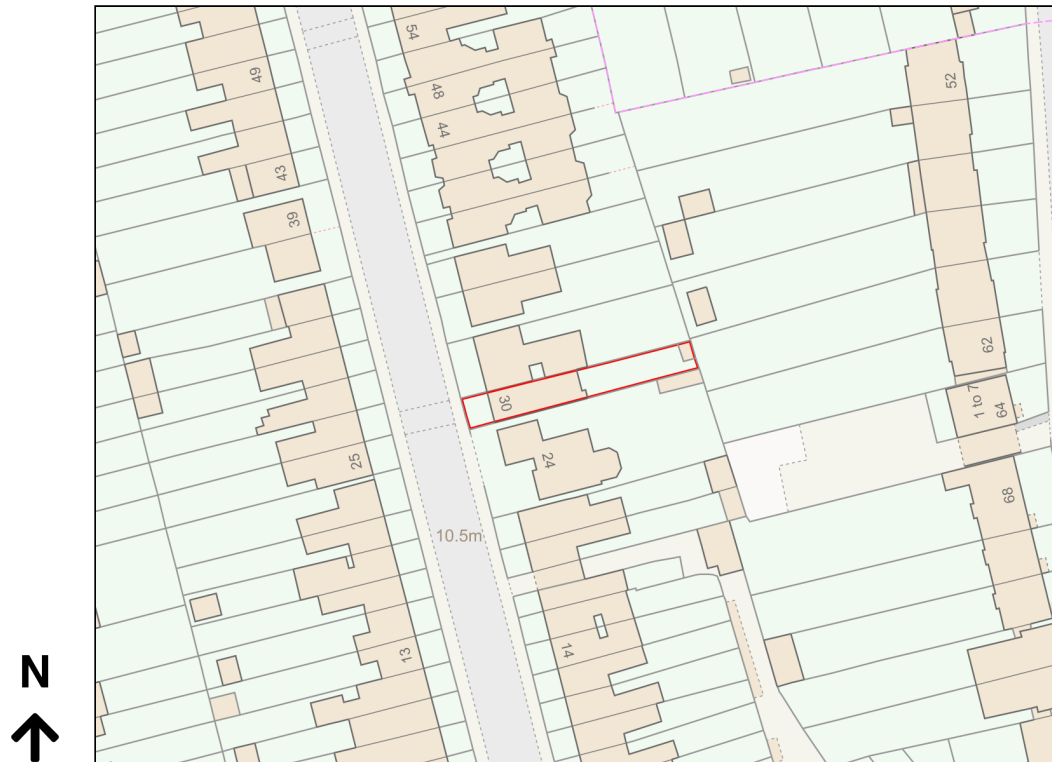

Location Plan

Site Address: 30, Denman Road, London, SE15 5NP

Date Produced: 06-Jan-2024

Scale: 1:1250 @A4

Planning Portal Reference: PP-12698532v1