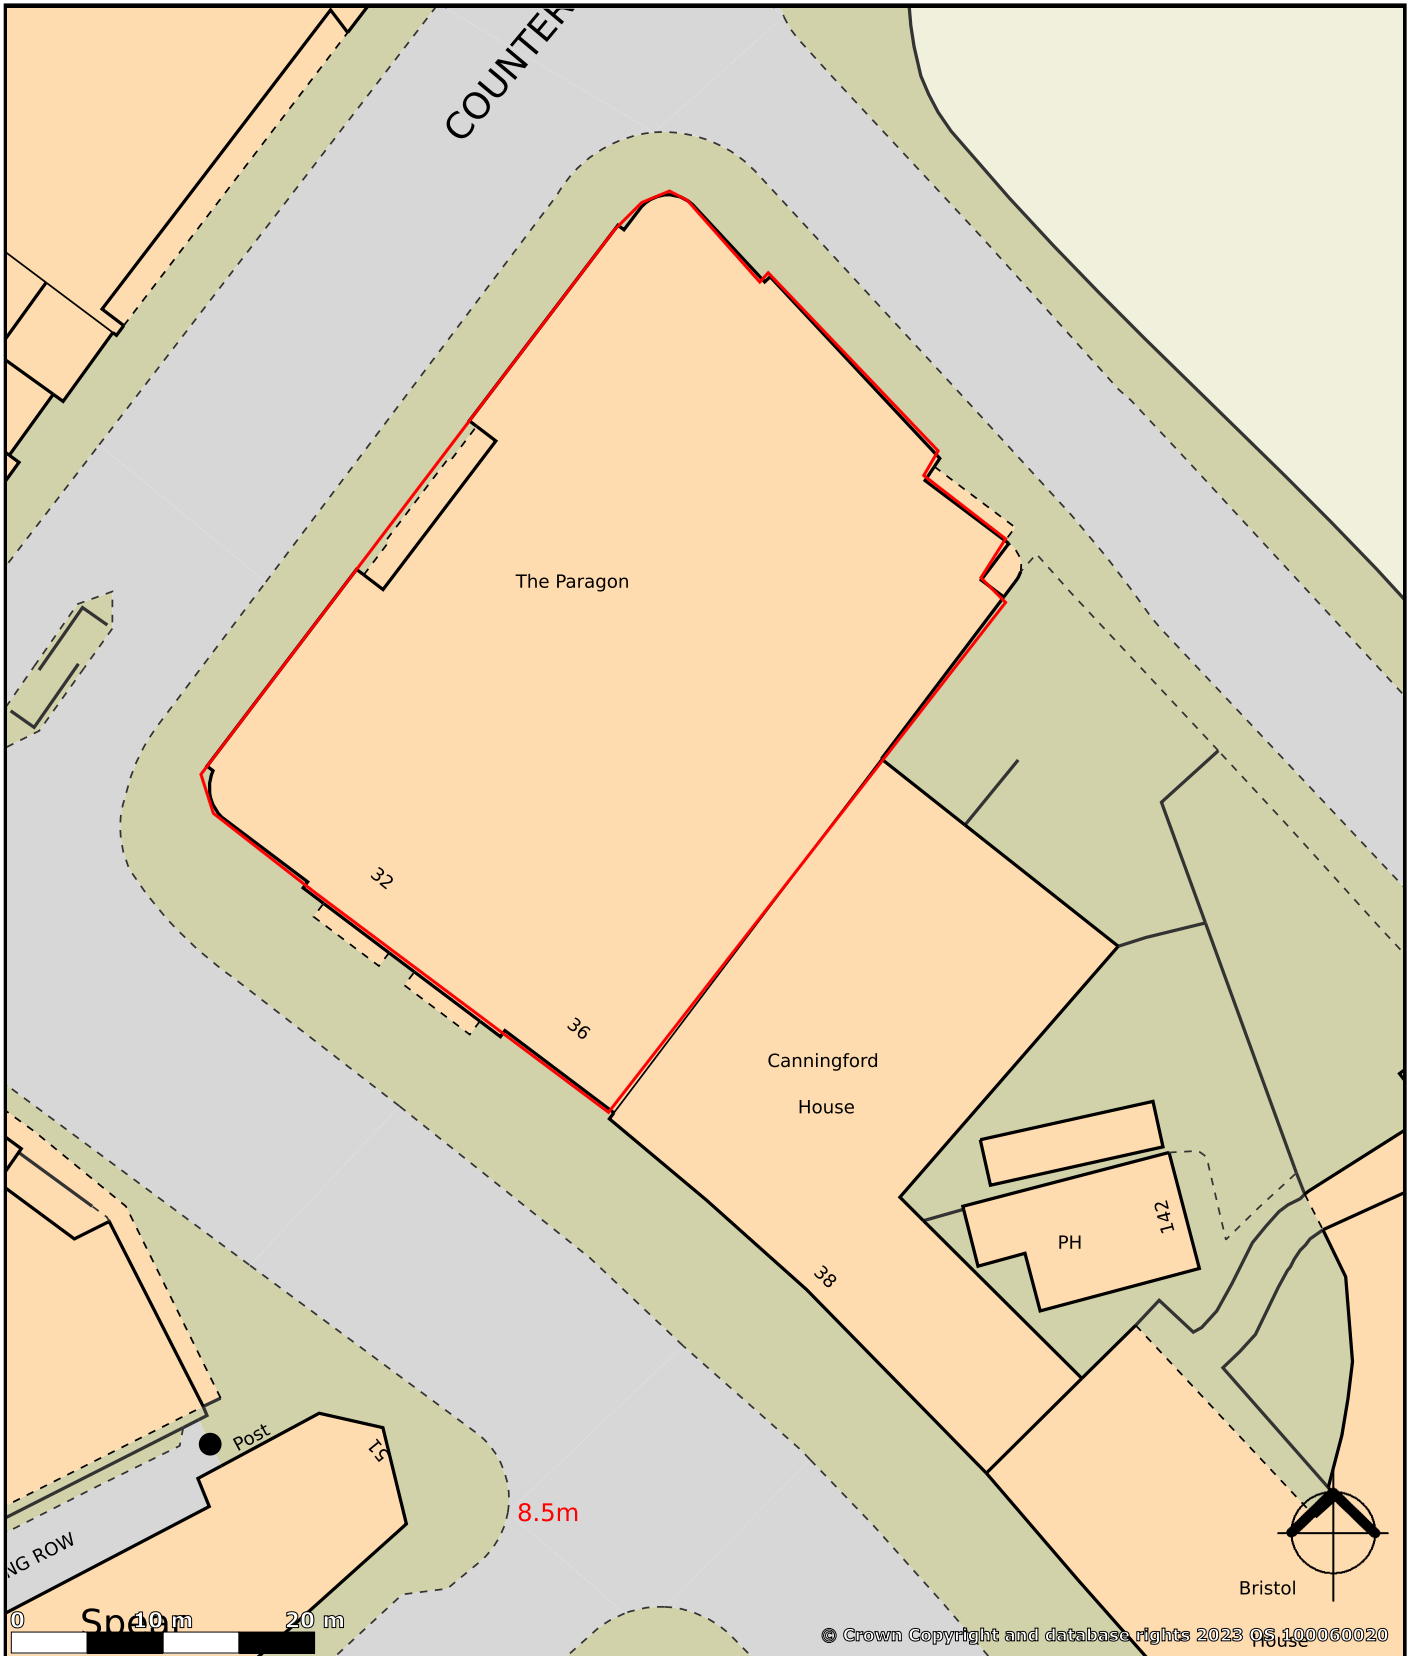

The Paragon, Counterslip, Bristol, BS1 6BX

created on **edozo**

Plotted Scale - 1:500

This plan is published for the convenience of identification only and although believed to be correct is not guaranteed and it does not form any part of any contract.