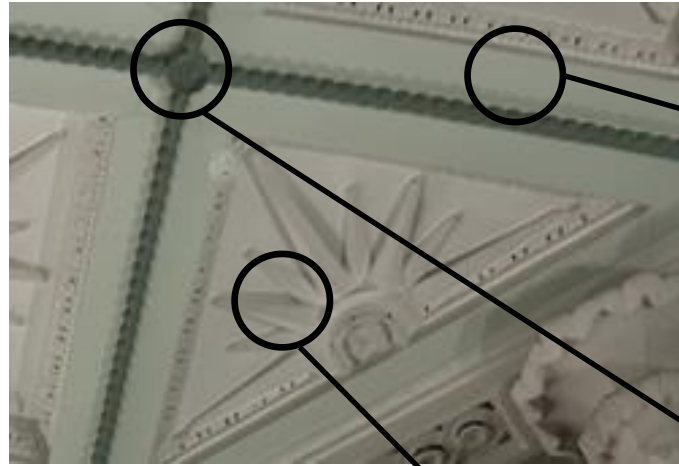

# Bank Of England

Internal Lobby  
Decorating Schedule

Farrow & Ball matt finish in Light Blue 22

Farrow & Ball matt finish in De'Nimes 299

Farrow & Ball matt finish in All White 2005