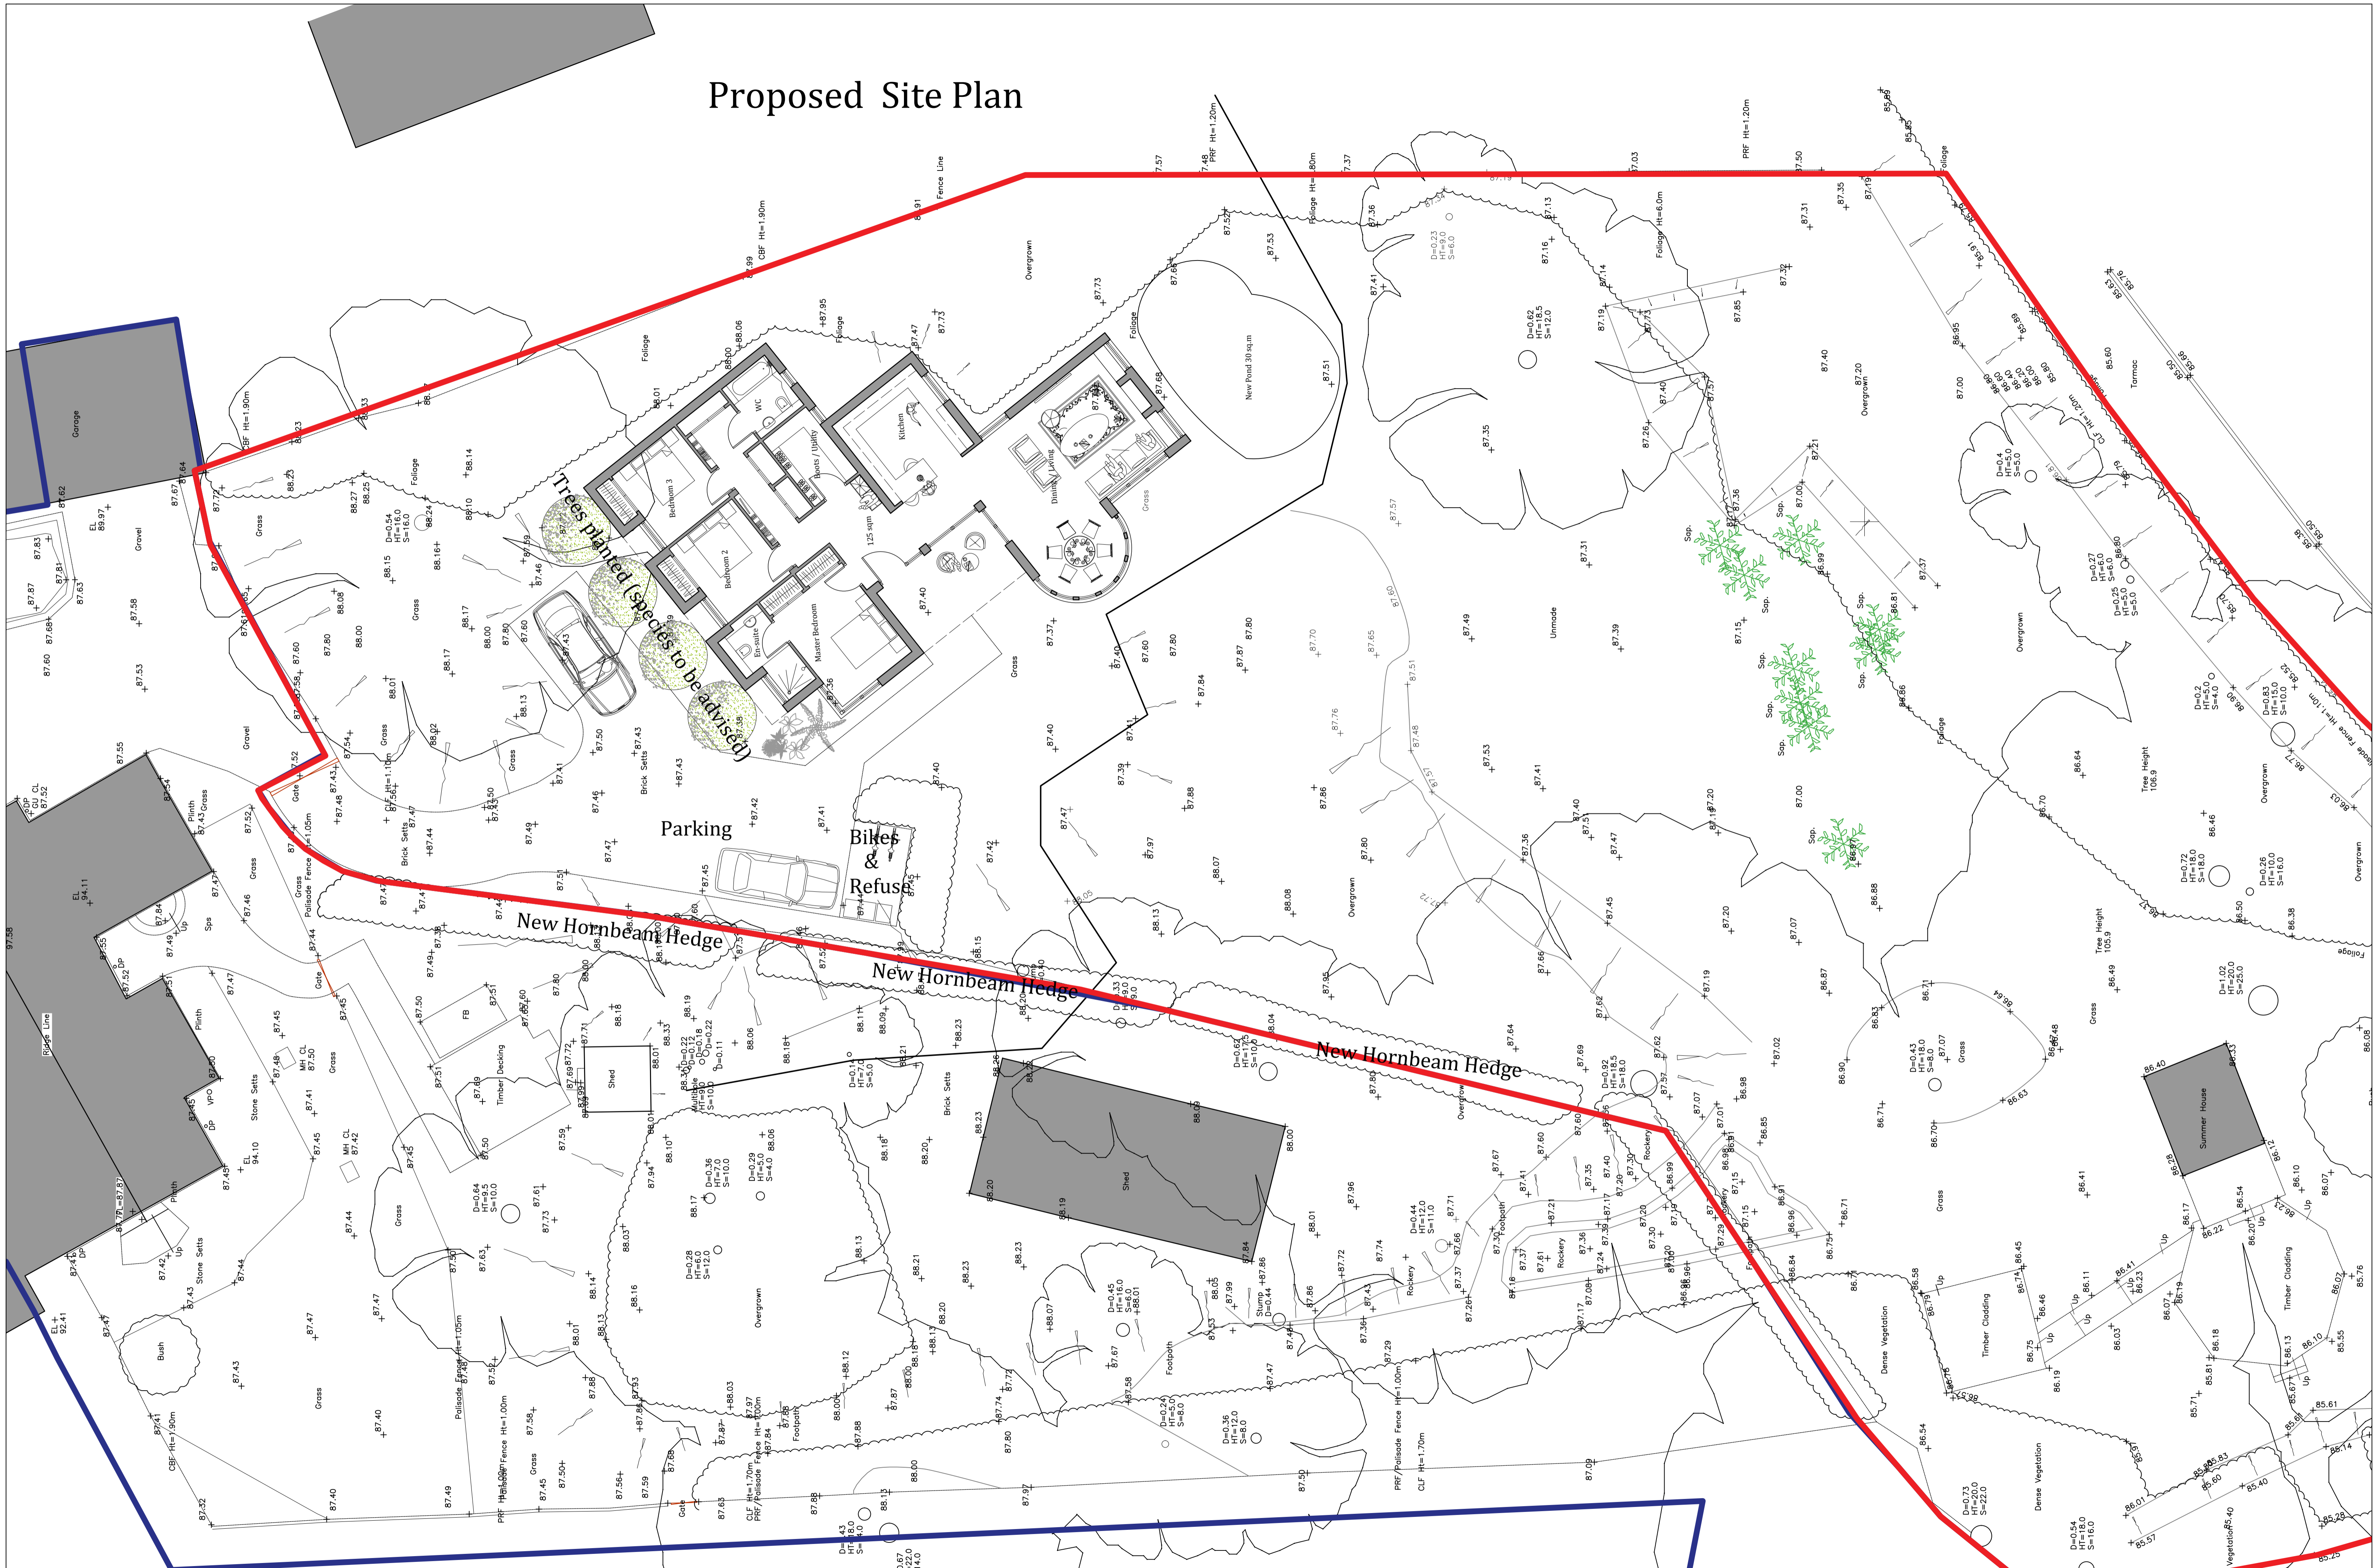

Proposed Site Plan

RevNo	Revision note	Date	Signature	Checked

Copyright 2023 one-world design ltd.
 One-world design shall have no responsibility for any use made of this document other than that which it was prepared and issued.

Drawn by CM	Checked by CM	Date 26/05/2023	File Name 394-21-01	A3 Scale 1:200	A1 Scale 1:100
			Hawksfold		
Proposed Site Plan			Sheet	1/1	