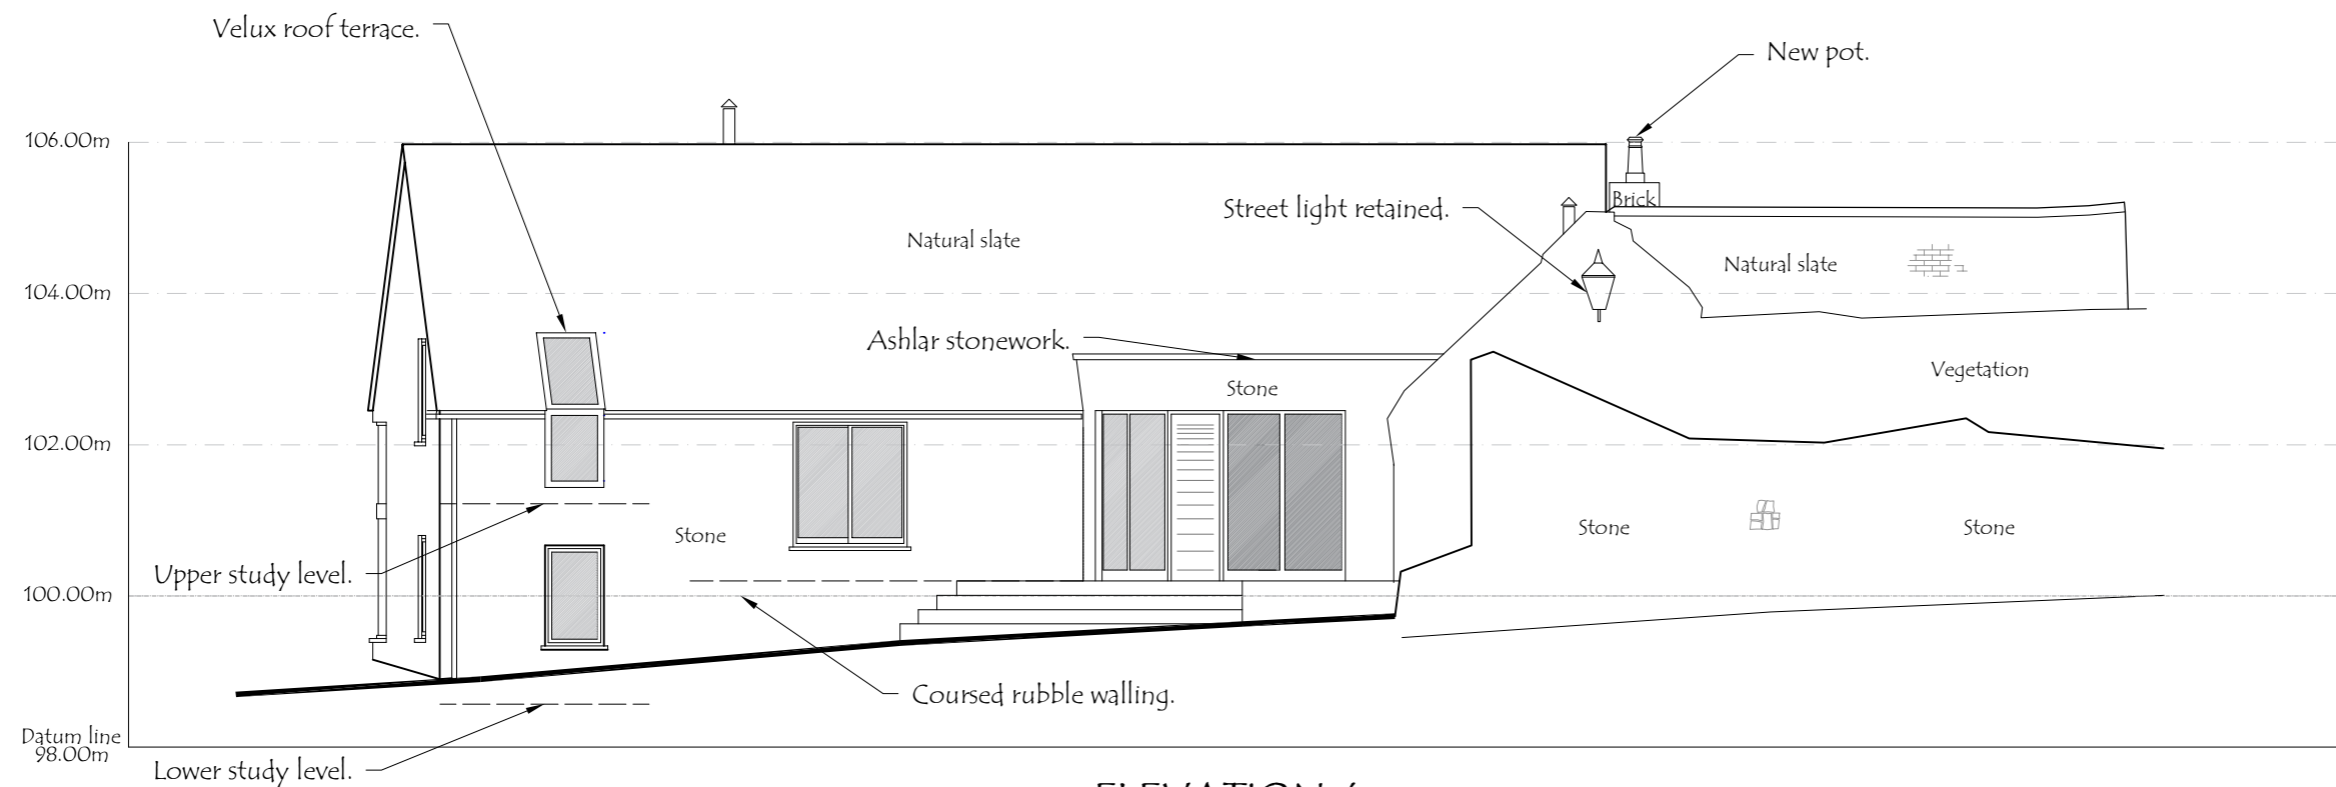

ELEVATION 3  
NORTH ELEVATION

ELEVATION 4  
WEST ELEVATION

architectural & interior designers

**domus DESIGNS**

1 Manor Cottages  
Willow Court Lane  
Moulsford  
OX10 9HX  
01865 875690  
info@domusdesigns.co.uk

Client: Downes & Salisbury

Project Title: Meadow Larkins,  
Larkins Lane OX3 9DW

Drawing Title: ELEVATIONS 2

Project No.: 23.01

Drawing No.: 07B Drawing Scale: 1:100 @ A3

Copyright: domusDESIGNS 2023

All dimensions and levels to be checked on site and any discrepancies to be reported to the supervising officer before construction. DO NOT SCALE