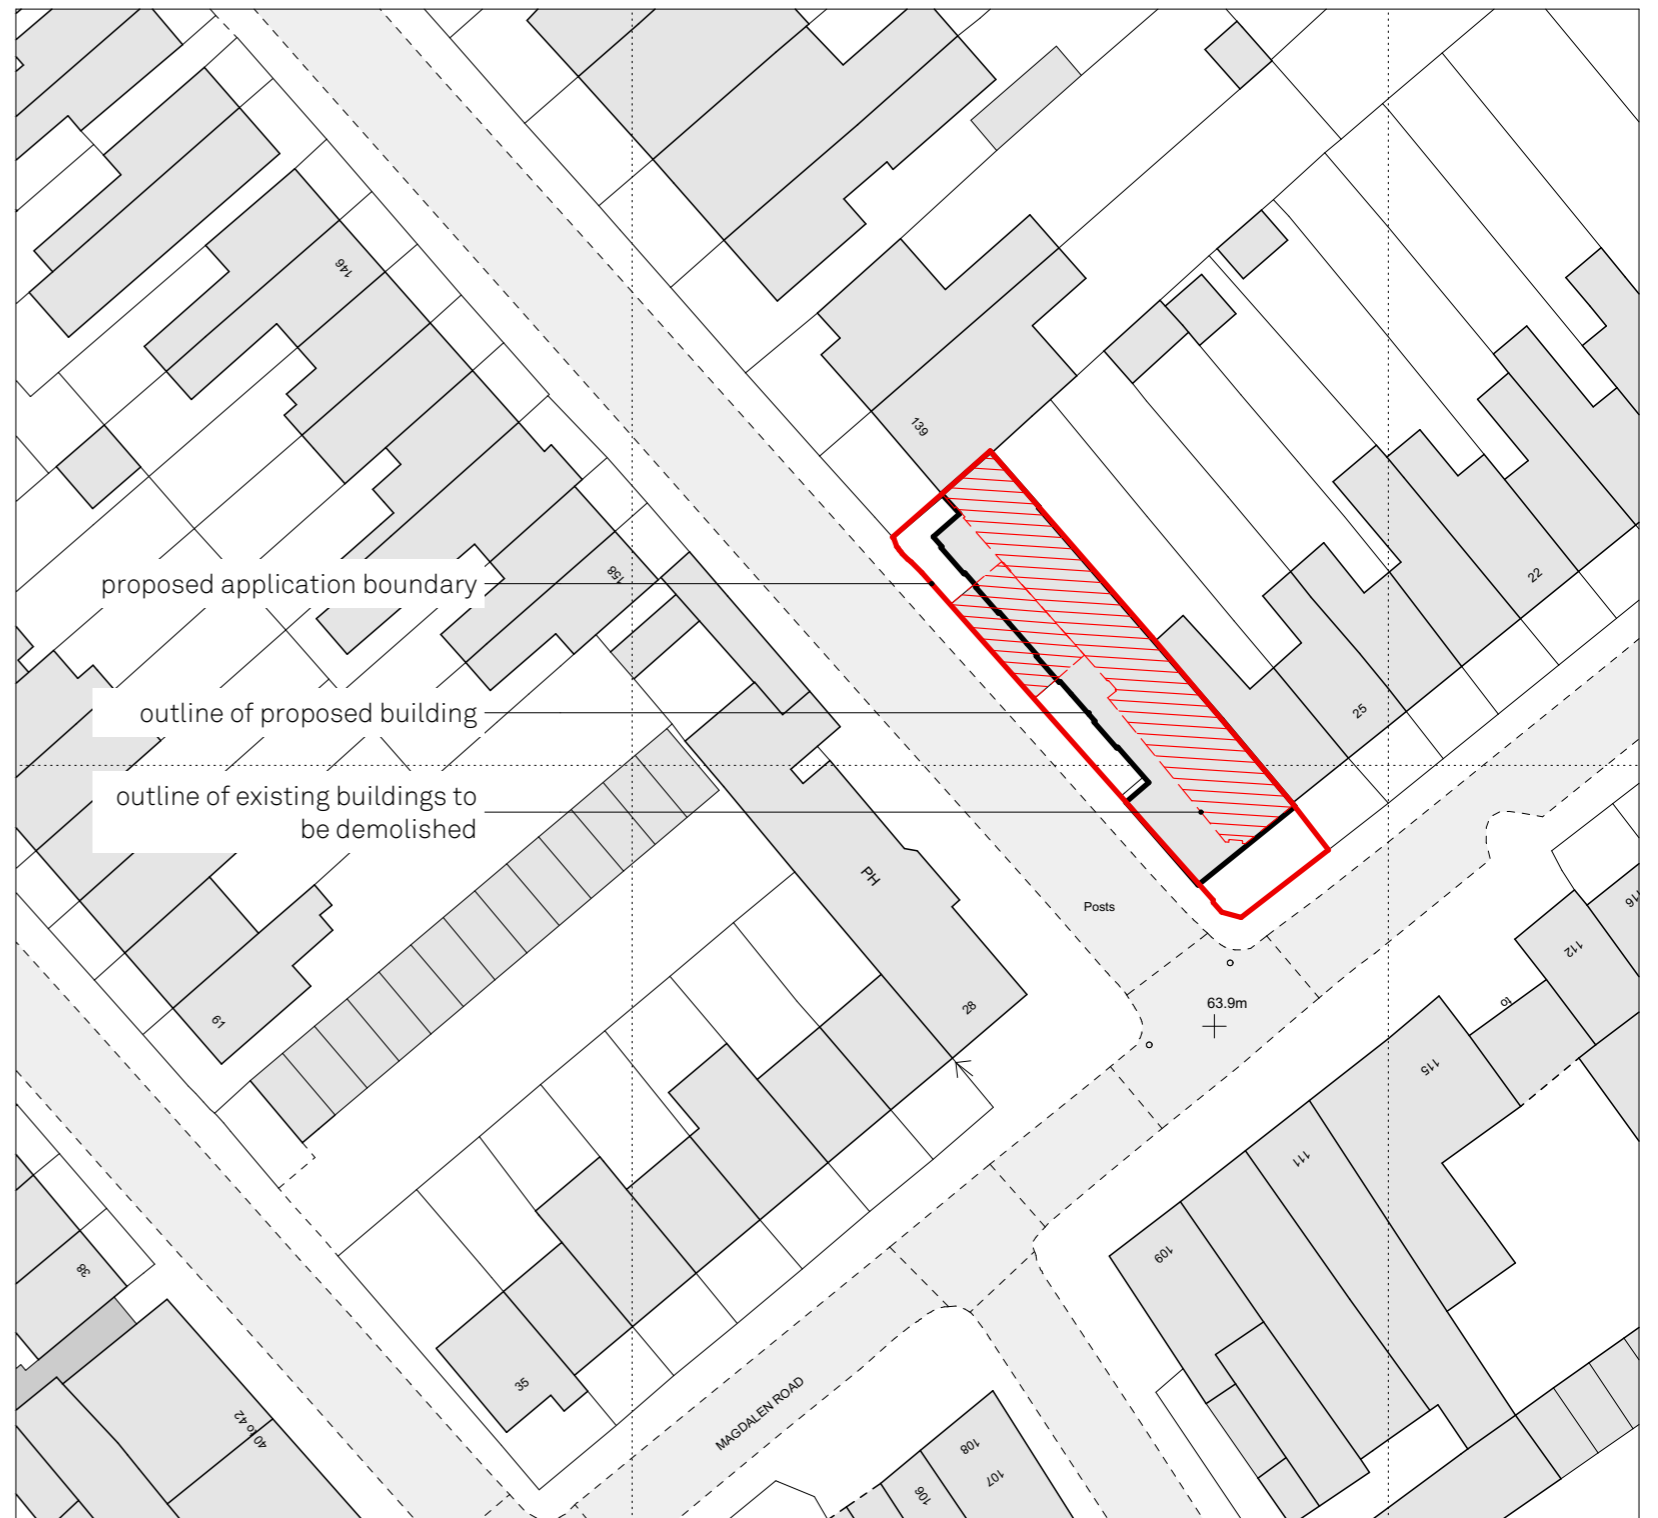

rev.	date	changes description	status	issued by
P02	22/11/2023		S2	
P01	07/09/2023		S2	MD

this drawing is the copyright of Re-Format LLP and may not be copied, altered or reproduced in any way or passed to a third party without written authority. All dimensions subject to site survey and site verification. Do not scale for construction ©

www.re-format.co.uk
mail@re-format.co.uk
+44 (0)1730 778778

drawn by
MD
checked by
DB

date created
Aug 2023
scale at A3
1:1250,
1:500

project title
Magdalen Road, Oxford
document title
Location Plan and Block Plan

project	originator	volume	level	type	role	number
P23049	RFT	00	ZZ	DR	A	0100
status	suitability description					revision
S2	Suitable for Information					P02