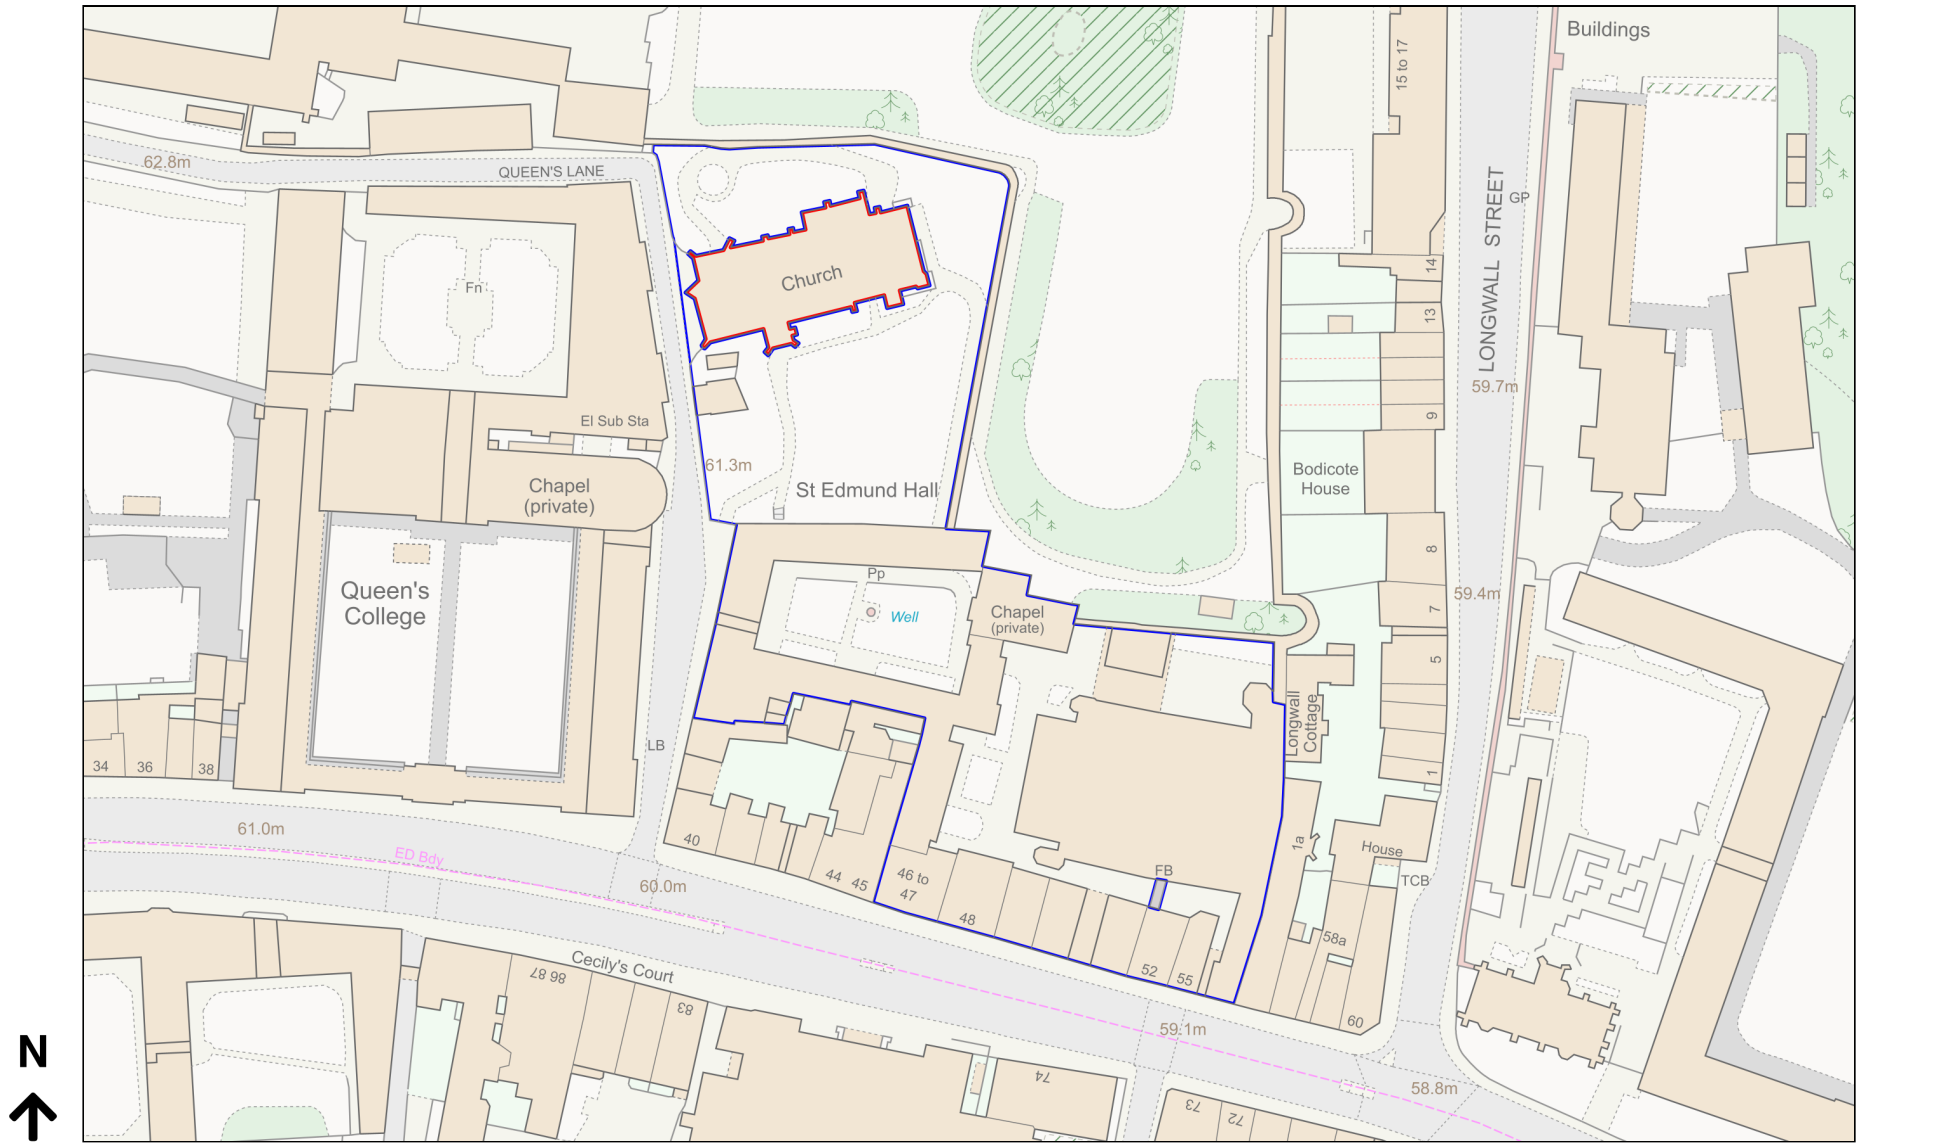

Location Plan

Site Address: St Edmund Hall, St Edmund Hall, Queens Lane, Oxford, OX1 4AR

Date Produced: 13-Dec-2023

Scale: 1:1250 @A4

Planning Portal Reference: PP-12674314v1