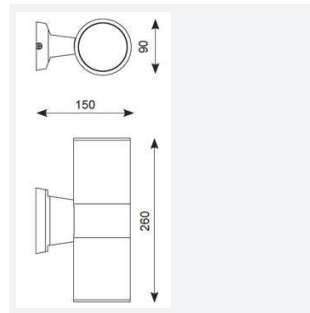

Duo Midi

Duo Midi Bi-Directional GU10 Black
Code: ADM50GU10

Category	Wall Lights
Application	Hospitality, Outdoor, Residential, Retail
Specification	Architectural

PRODUCT FEATURES

- Bi-directional wall light with housing in die-cast aluminium with a textured paint finish suitable for residential and hospitality applications (supplied less lamp)
- Large diameter housing to provide heat dissipation
- Option to add OCTO Connected by WiZ GU10 lamp

GENERAL INFORMATION

Wattage	2 x 50W
Input	220/240V

TECHNICAL INFORMATION

Light Source	GU10
Colour / Finish	Black
IP Rating	IP65
Class Protection	1
Internal / External	External
Surface / Recessed / Suspended	Wall
Warranty (Years)	4
CE Mark	Yes
Height	260 mm