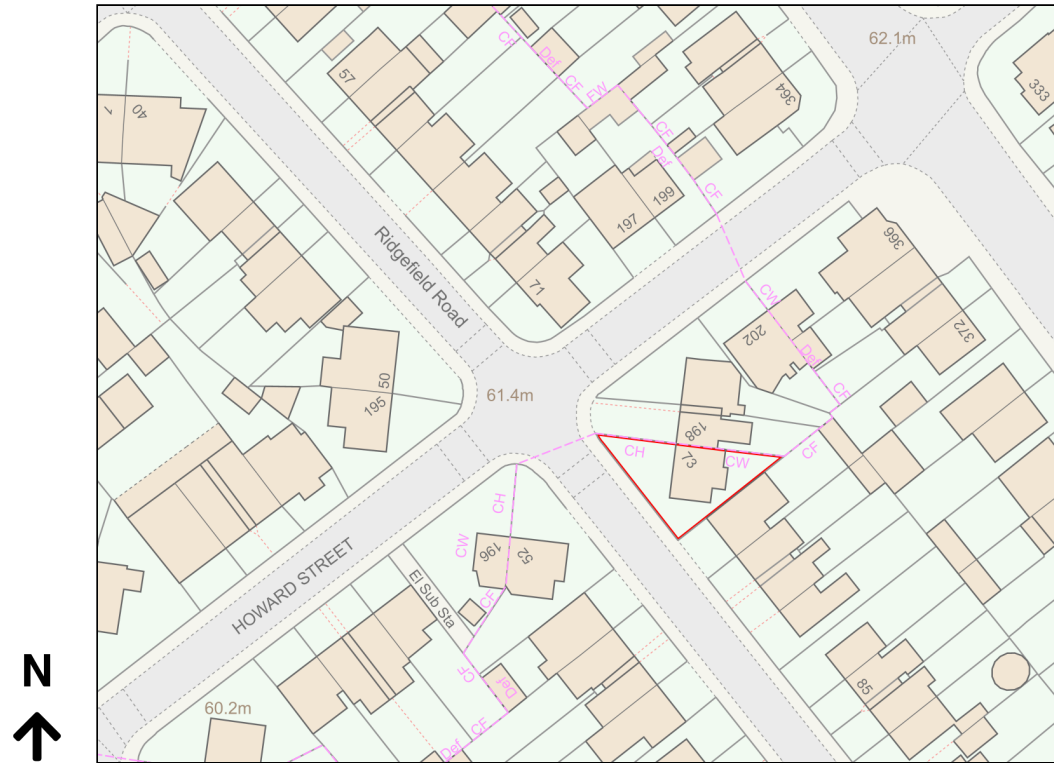

Location Plan

Site Address: 73, Ridgefield Road, Oxford, OX4 3BY

Date Produced: 20-Dec-2023

Scale: 1:1250 @A4

Planning Portal Reference: PP-12690160v1