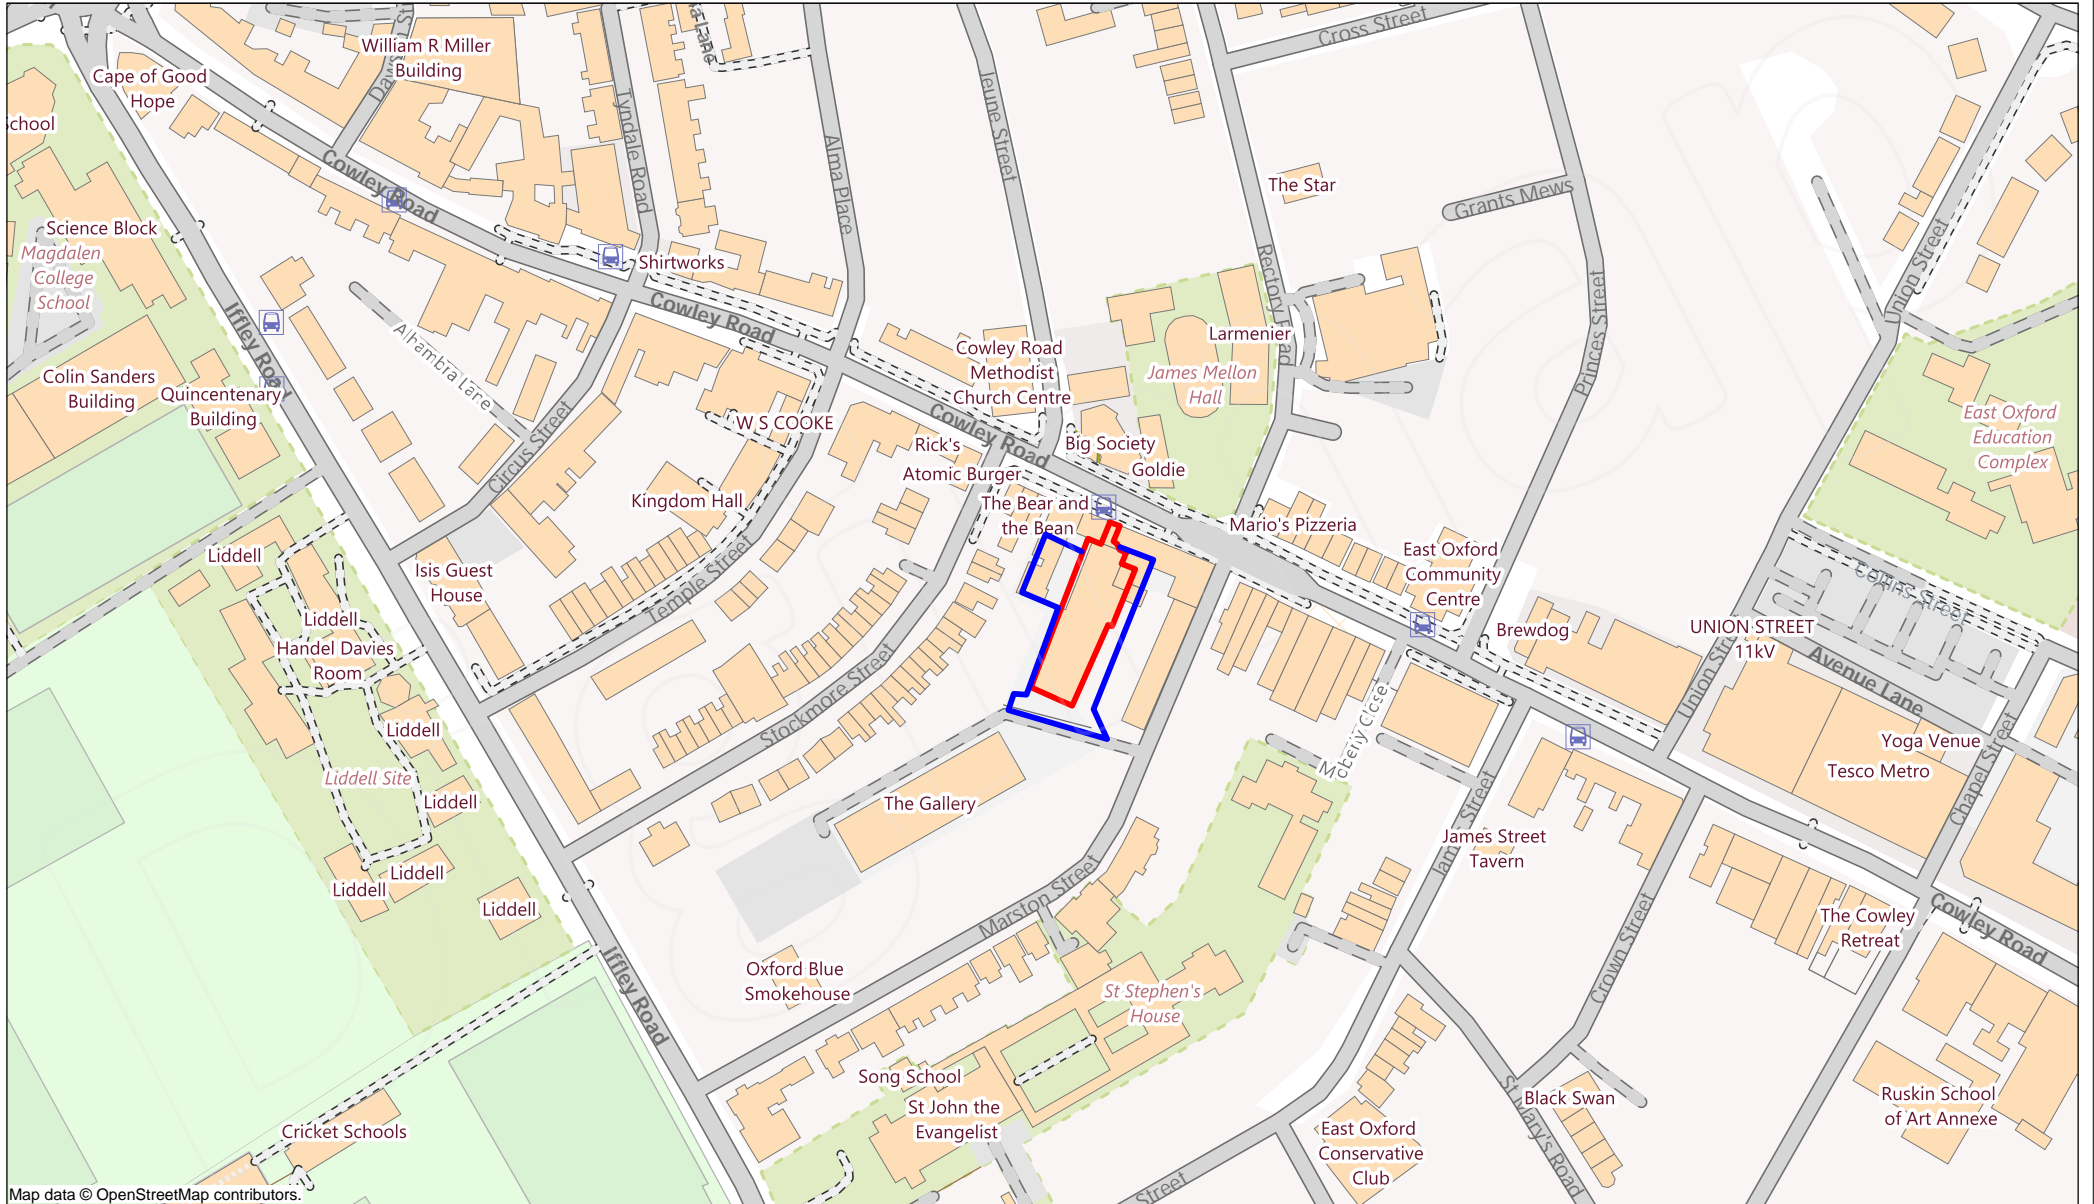

The Old Music Hall - 1:2500

Map data © OpenStreetMap contributors.

Scale 1:2500

Benedict Fisher

TMD Building Consultants

Projection: WGS84 Web Mercator, Scale at 51.7°N
02 January 2024 15:14