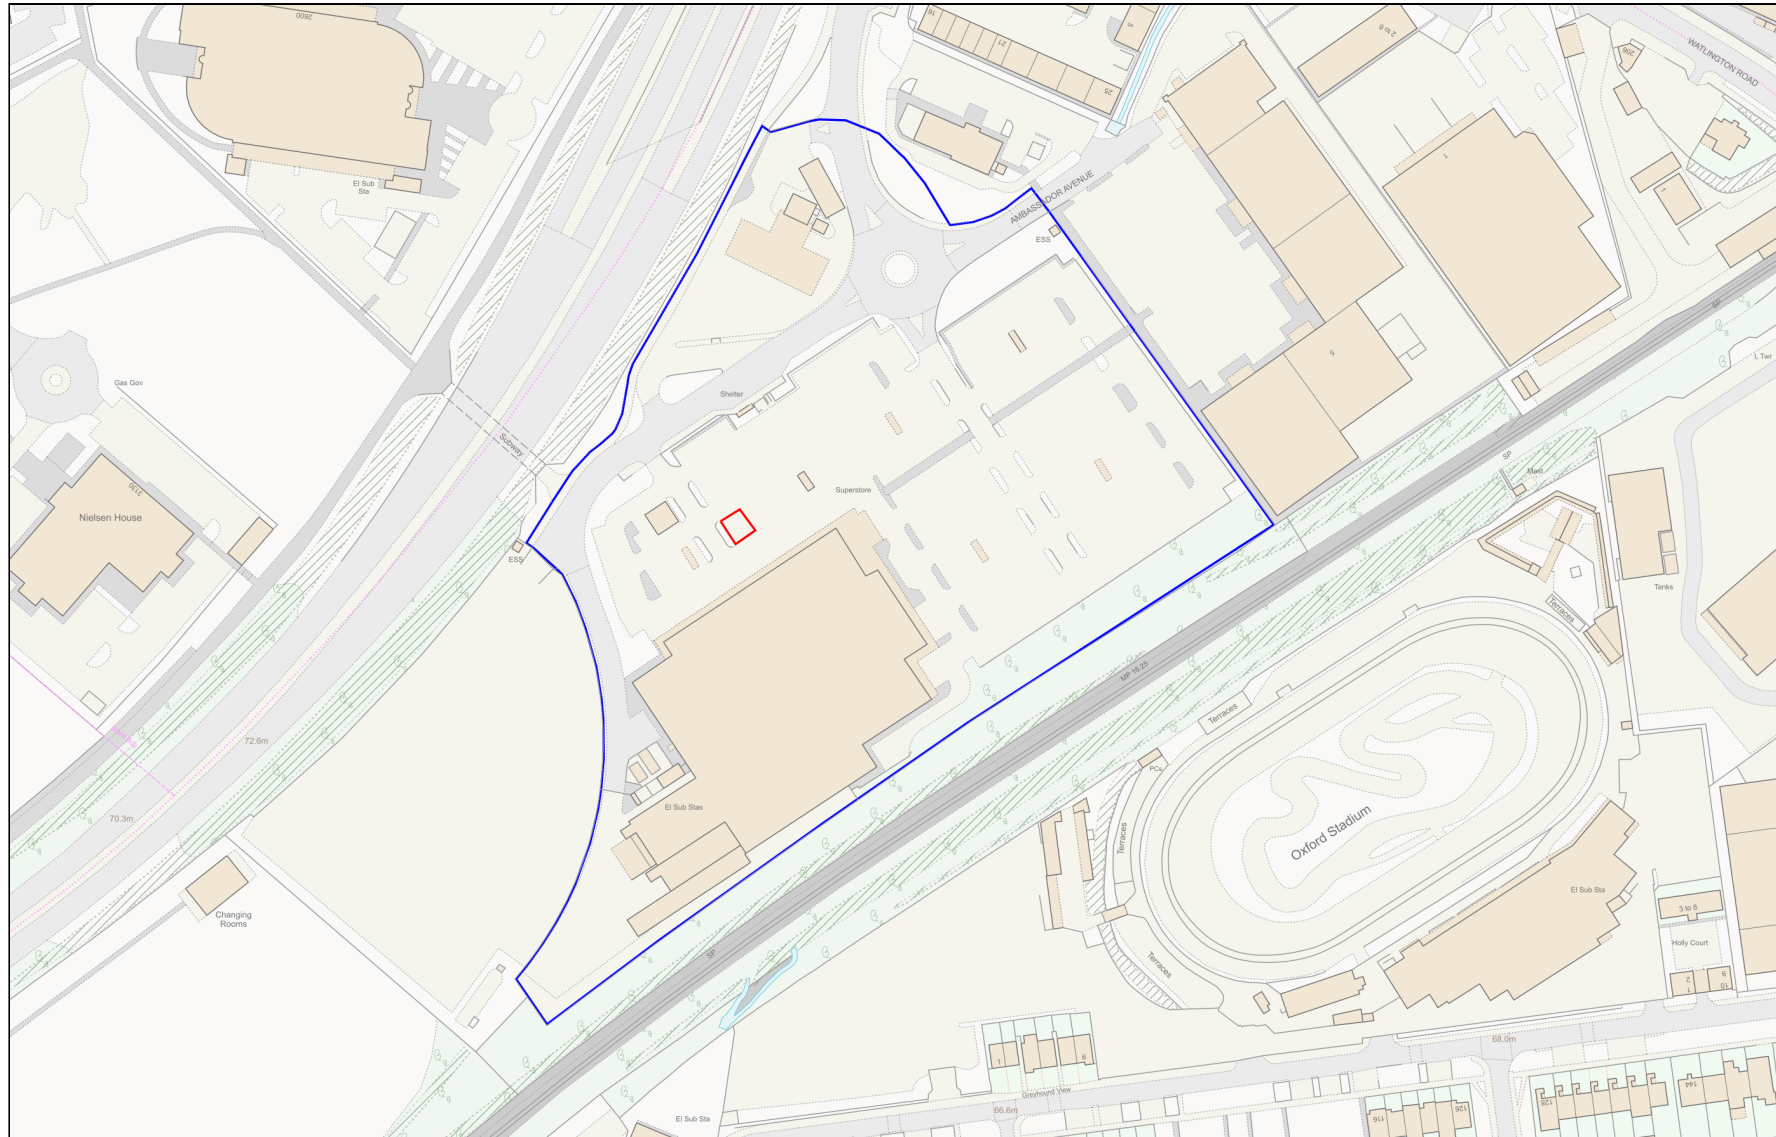

Location Plan

Site Address: Tesco, Unit 7, Oxford Retail Park, Ambassador Avenue, Oxford, OX4 6XJ

Date Produced: 02-Jan-2024

Scale: 1:2500 @A4

Planning Portal Reference: PP-12705307v1