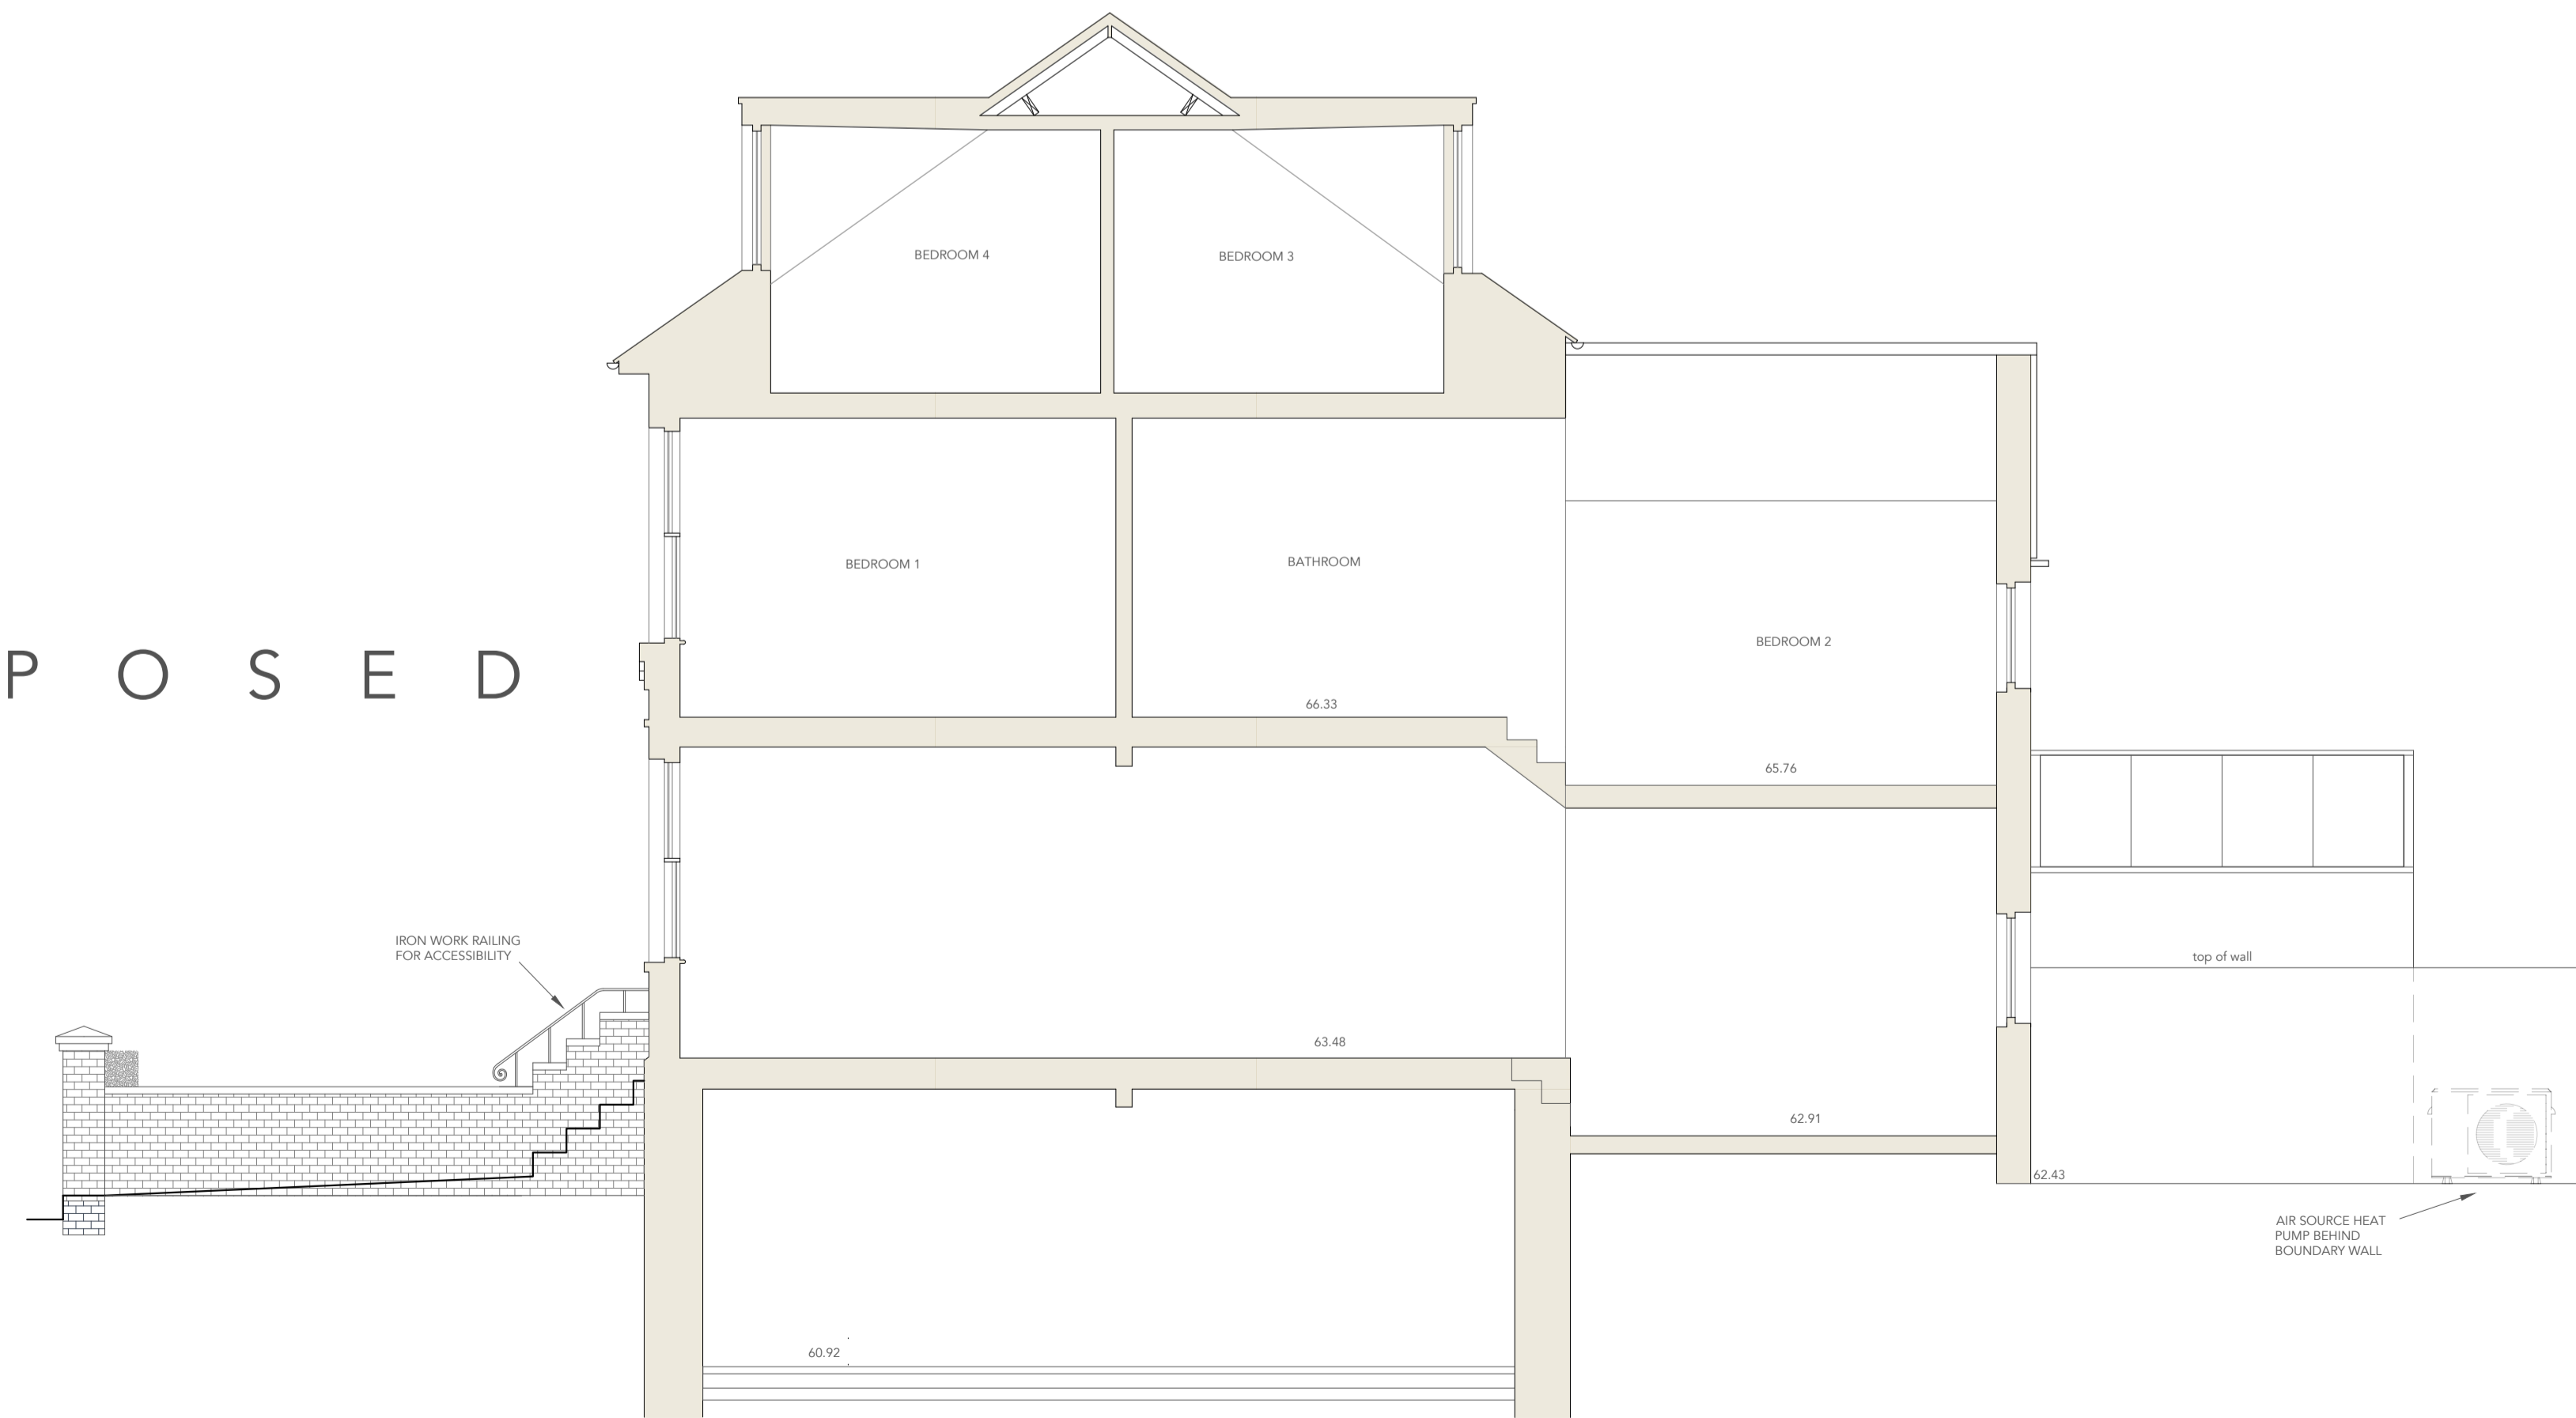

E X I S T I N G

SOUTH-EAST ELEVATION 1:50

P R O P O S E D

DO NOT SCALE. ALL DIMENSIONS TO BE SITE CHECKED

ANY DISCREPANCIES TO BE REFERRED TO DESIGNER/STRUCTURAL ENGINEER

IR-G-SE1	First Draft	30/12/23
----------	-------------	----------

--	--	--

--	--	--

SOUTH EAST ELEVATIONS

PROJECT:
Front Landscaping and Heat Pump

ADDRESS:
67 Iffley Road, Oxford,
OX4 1EF

Drawing no: IR-G-LP1
Scale: as shown @ A1L
Date: 30th December 2023