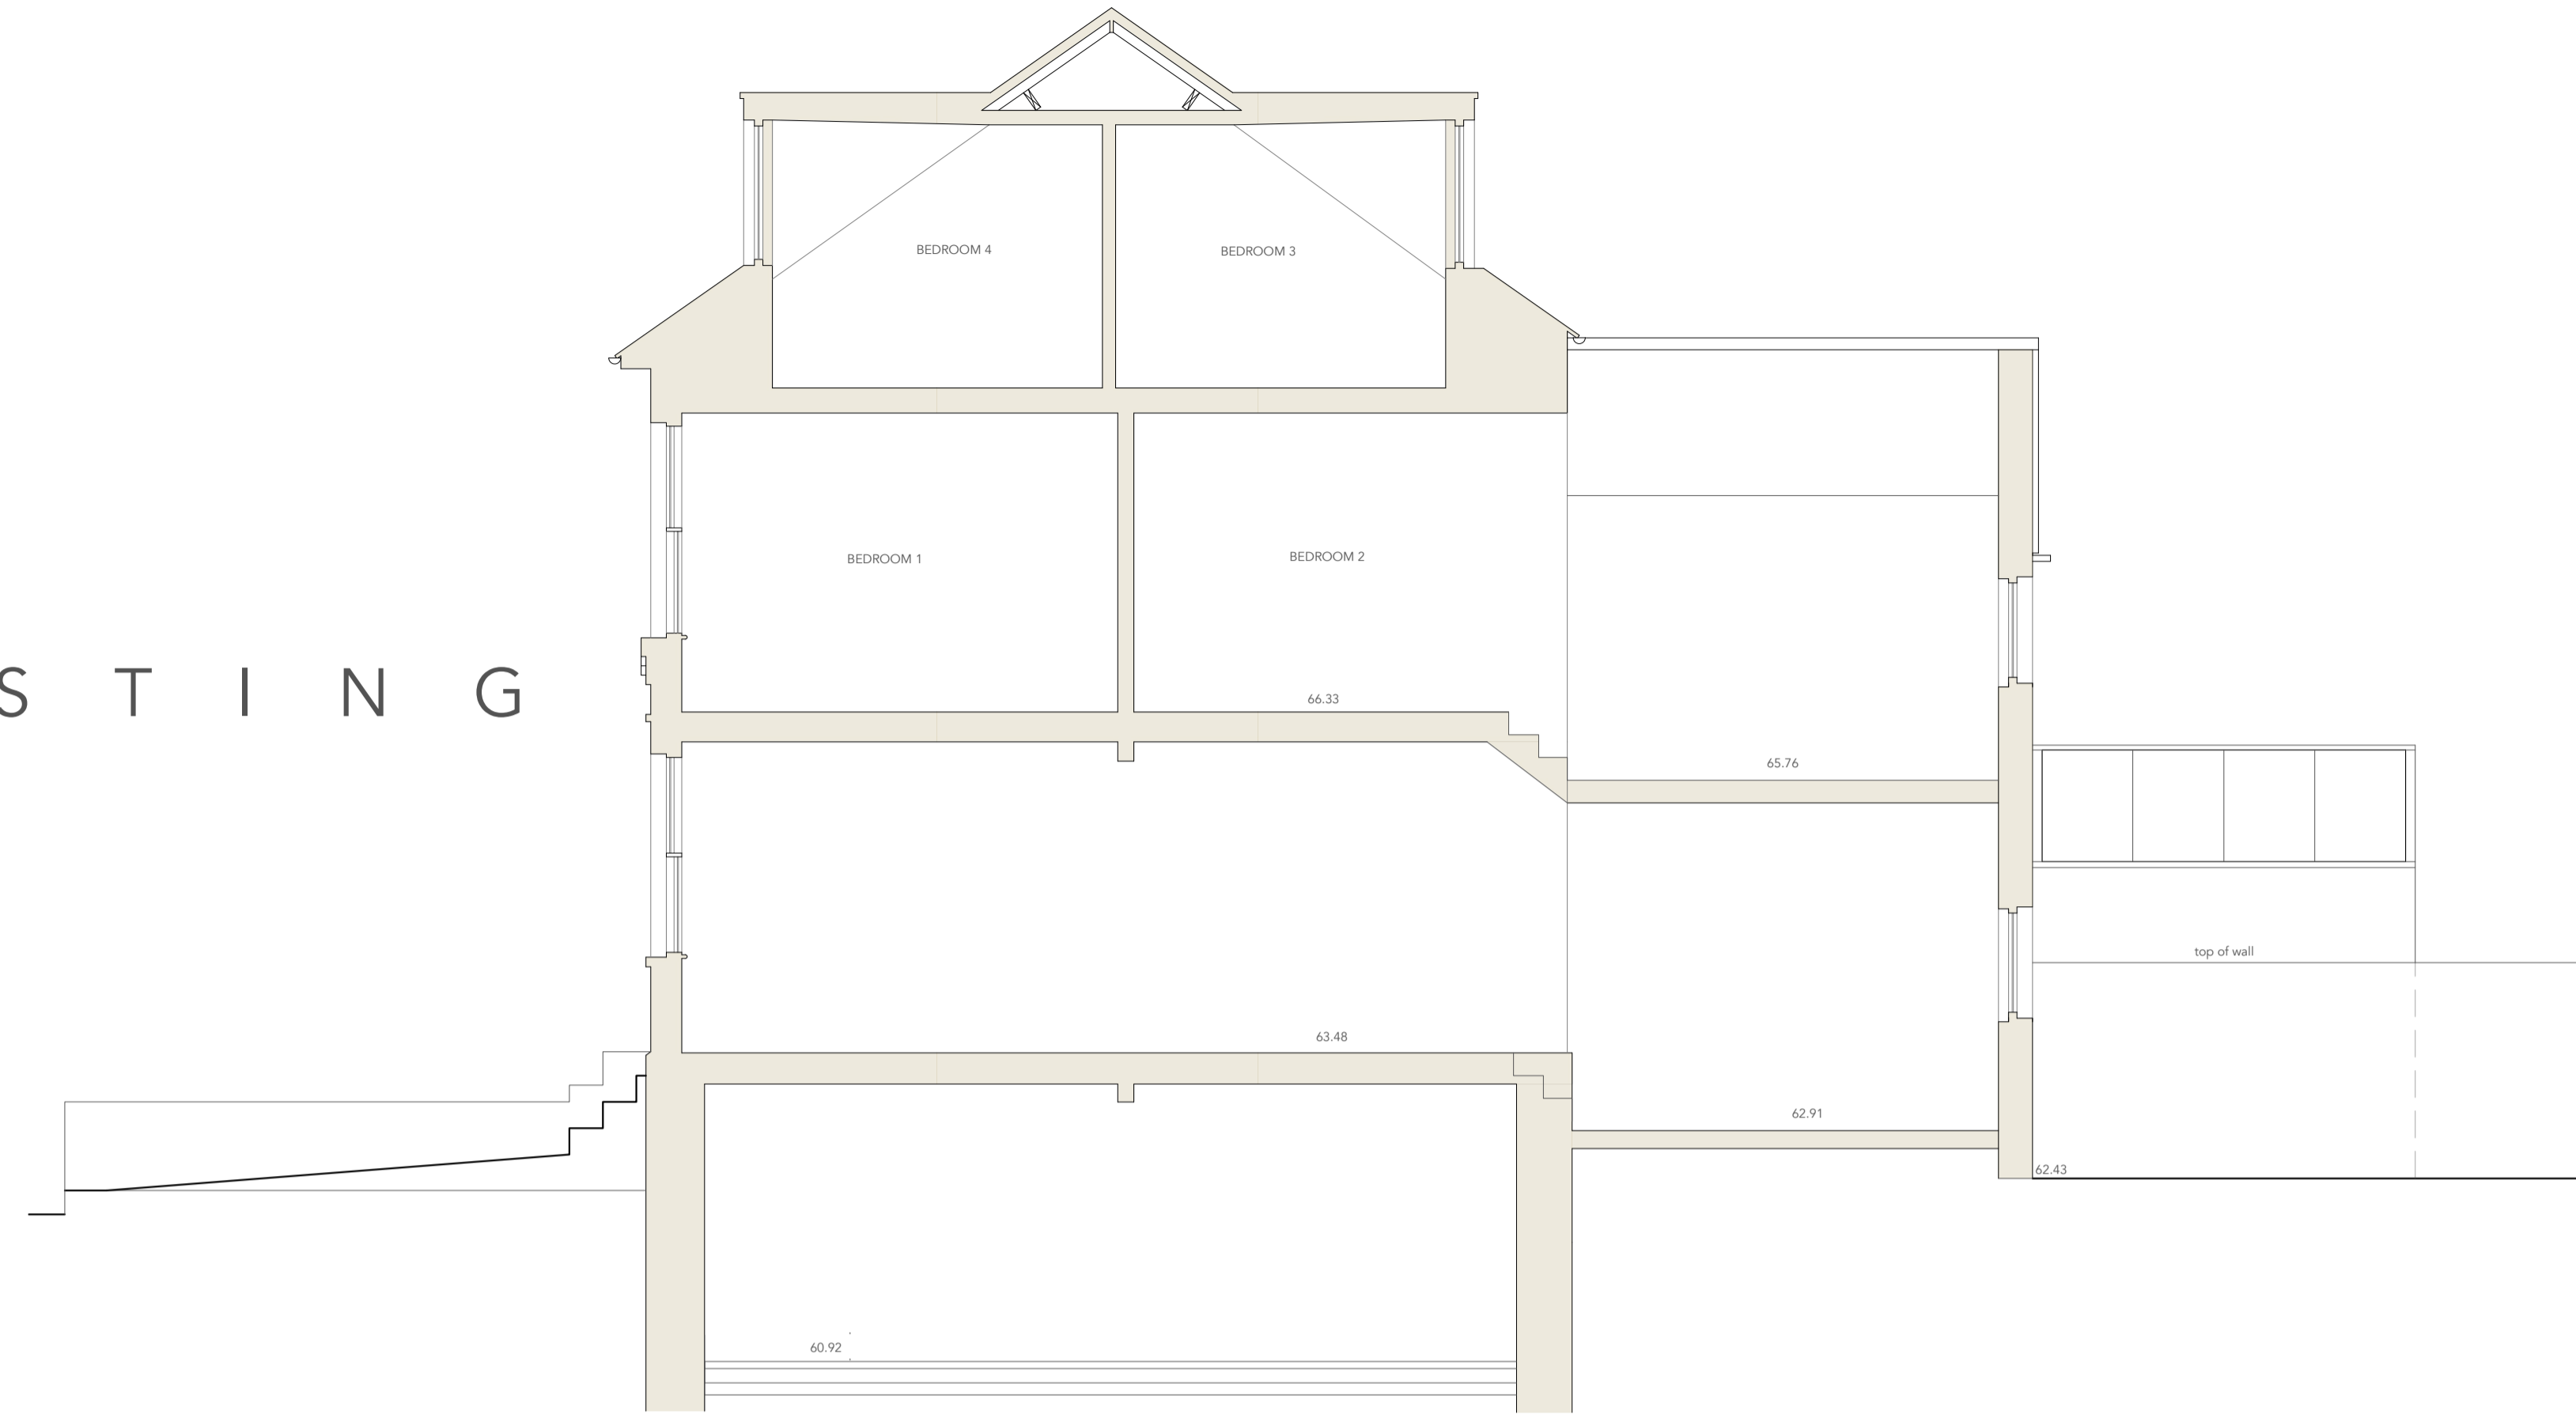

E X I S T I N G

SOUTH-EAST ELEVATION 1:50

P R O P O S E D

DO NOT SCALE. ALL DIMENSIONS TO BE SITE CHECKED

ANY DISCREPANCIES TO BE REFERRED TO DESIGNER/STRUCTURAL ENGINEER

IR-G-SE1	First Draft	30/12/23
----------	-------------	----------

--	--	--

--	--	--

SOUTH EAST ELEVATIONS

PROJECT:
Front Landscaping and Heat Pump

ADDRESS:
67 Iffley Road, Oxford,
OX4 1EF

Drawing no: IR-G-LP1
Scale: as shown @ A1L
Date: 30th December 2023