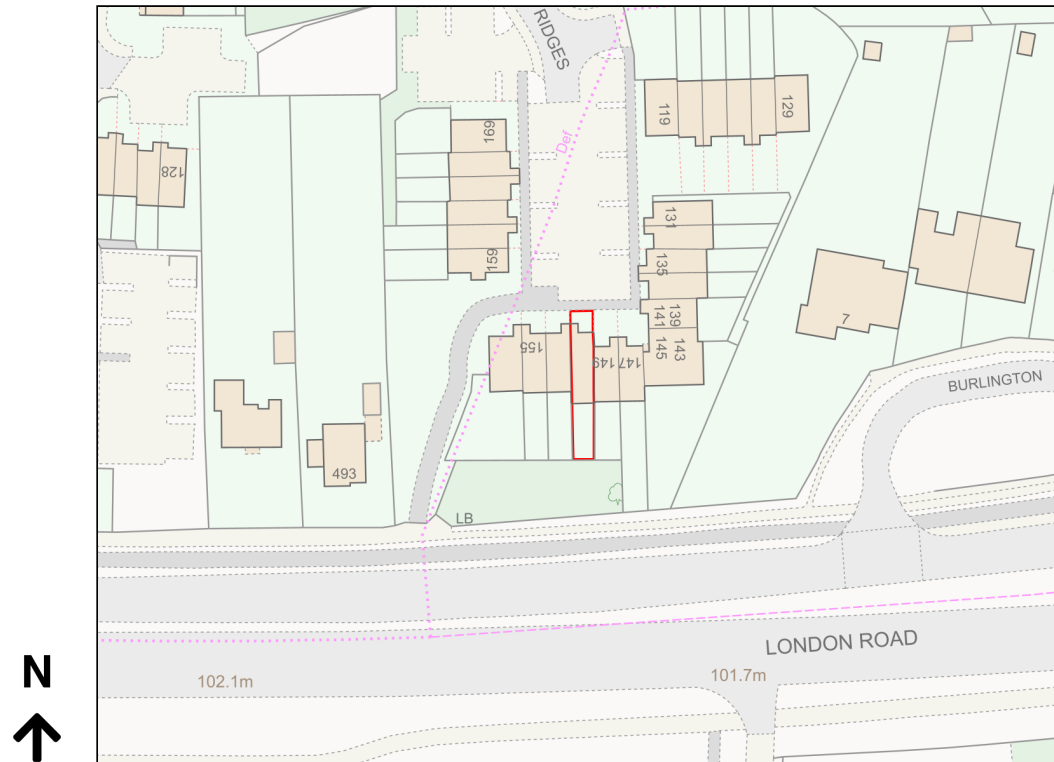

# Location Plan

Site Address: 151, Green Ridges, Oxford, OX3 8LX

Date Produced: 04-Jan-2024

Scale: 1:1250 @A4

Planning Portal Reference: PP-12710967v1