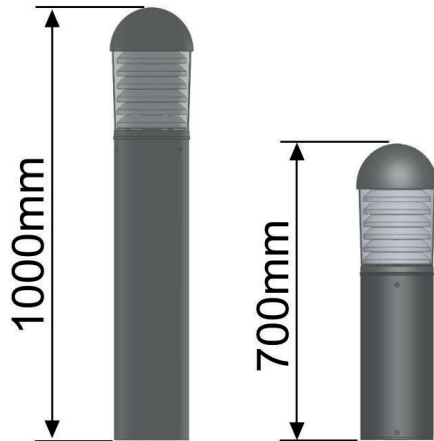

The Nelson is a classic IP55 rated Black Dome Head LED bollard creating, an energy efficient and stylish outdoor feature.

Manufactured from extruded die-cast aluminium, featuring louvres for optimum performance and a transparent strong UV stabilised polycarbonate diffuser.

### Features

- LED rating 2,640lm (4000K & 6000K).
- LED rating 2,233lm (3000K).
- Luminaire flux 1,848lm (4000K & 6000K).
- Luminaire flux 1,563lm (3000K).
- 3000K (WW), 4000K (NW) and 6000K (CW) colour temperature options.
- -20 to +40°C operating temperature (Emergency 0 to +40°C).
- LED life span > 100,000hrs.
- Osram LED and Osram driver.
- Easy access to LED and driver via a removable head.
- White coated steel Louvres for optimum performance and minimal upward light.
- Tamper proof fixings for increased vandal resistance.
- Manufactured from extruded die cast aluminium with strong UV stabilised polycarbonate lens.

## Dimensions