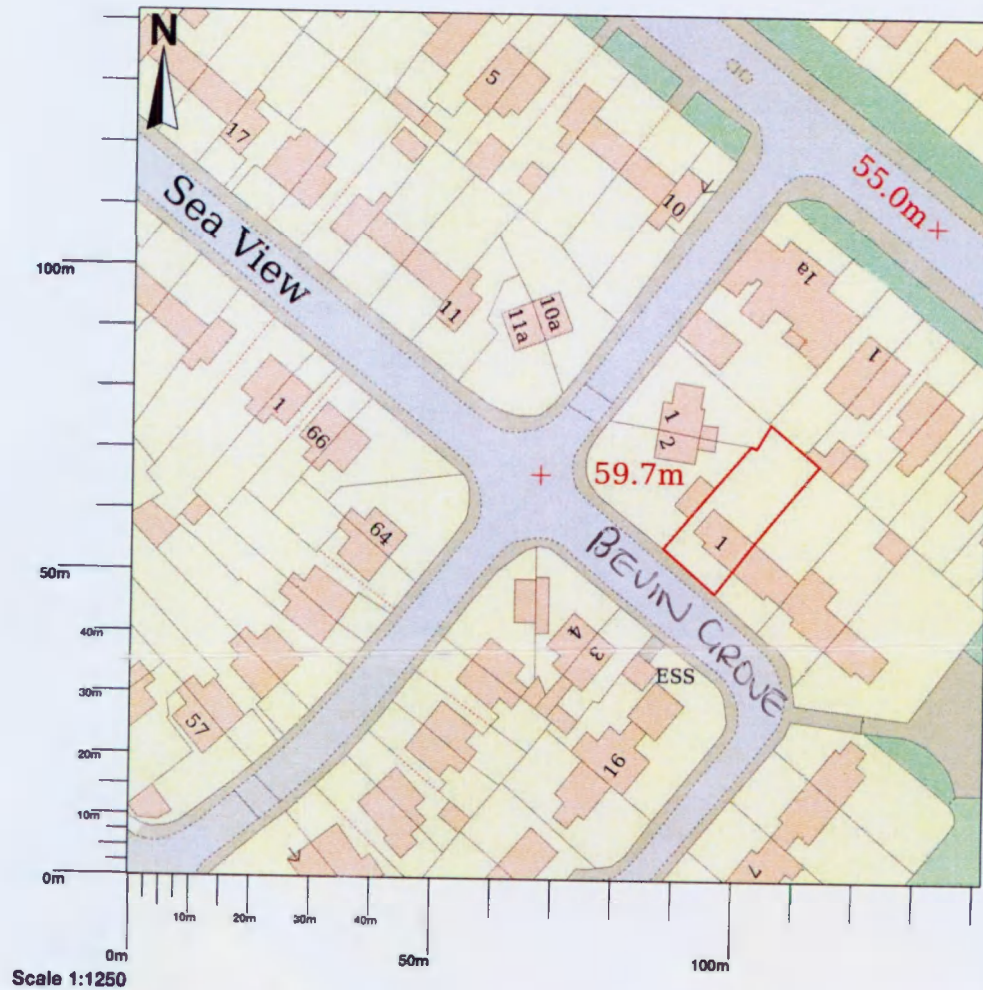

## 1 Bevin Grove, Blackhall Colliery, Hartlepool, TS27 4BU

© Crown copyright and database rights 2023 OS 100054135. Map area bounded by: 446644,538513  
446786,538655. Produced on 07 December 2023 from the OS National Geographic Database. Supplied by  
UKPlanningMaps.com. Unique plan reference: p2e//1035060/1395192