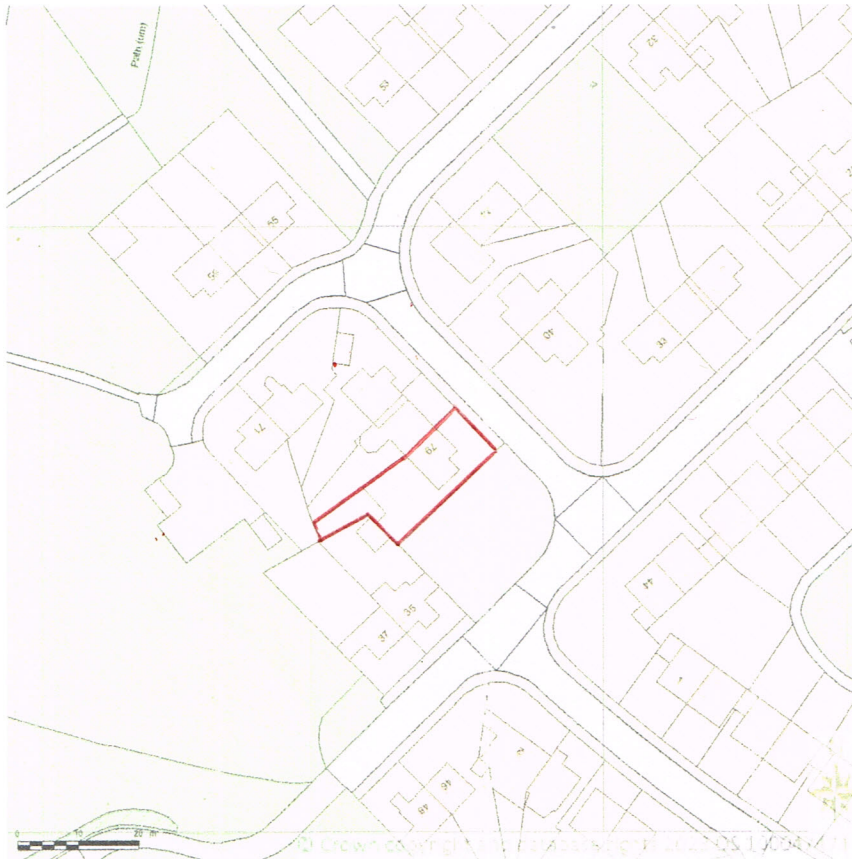

SITE LOCATION PLAN
AREA 2 HA
SCALE: 1:1250 on A4
CENTRE COORDINATES: 433172 , 550366

Supplied by Streetwise Maps Ltd
www.streetwise.net
Licence No: 100047474
09:35:09 13/12/2023