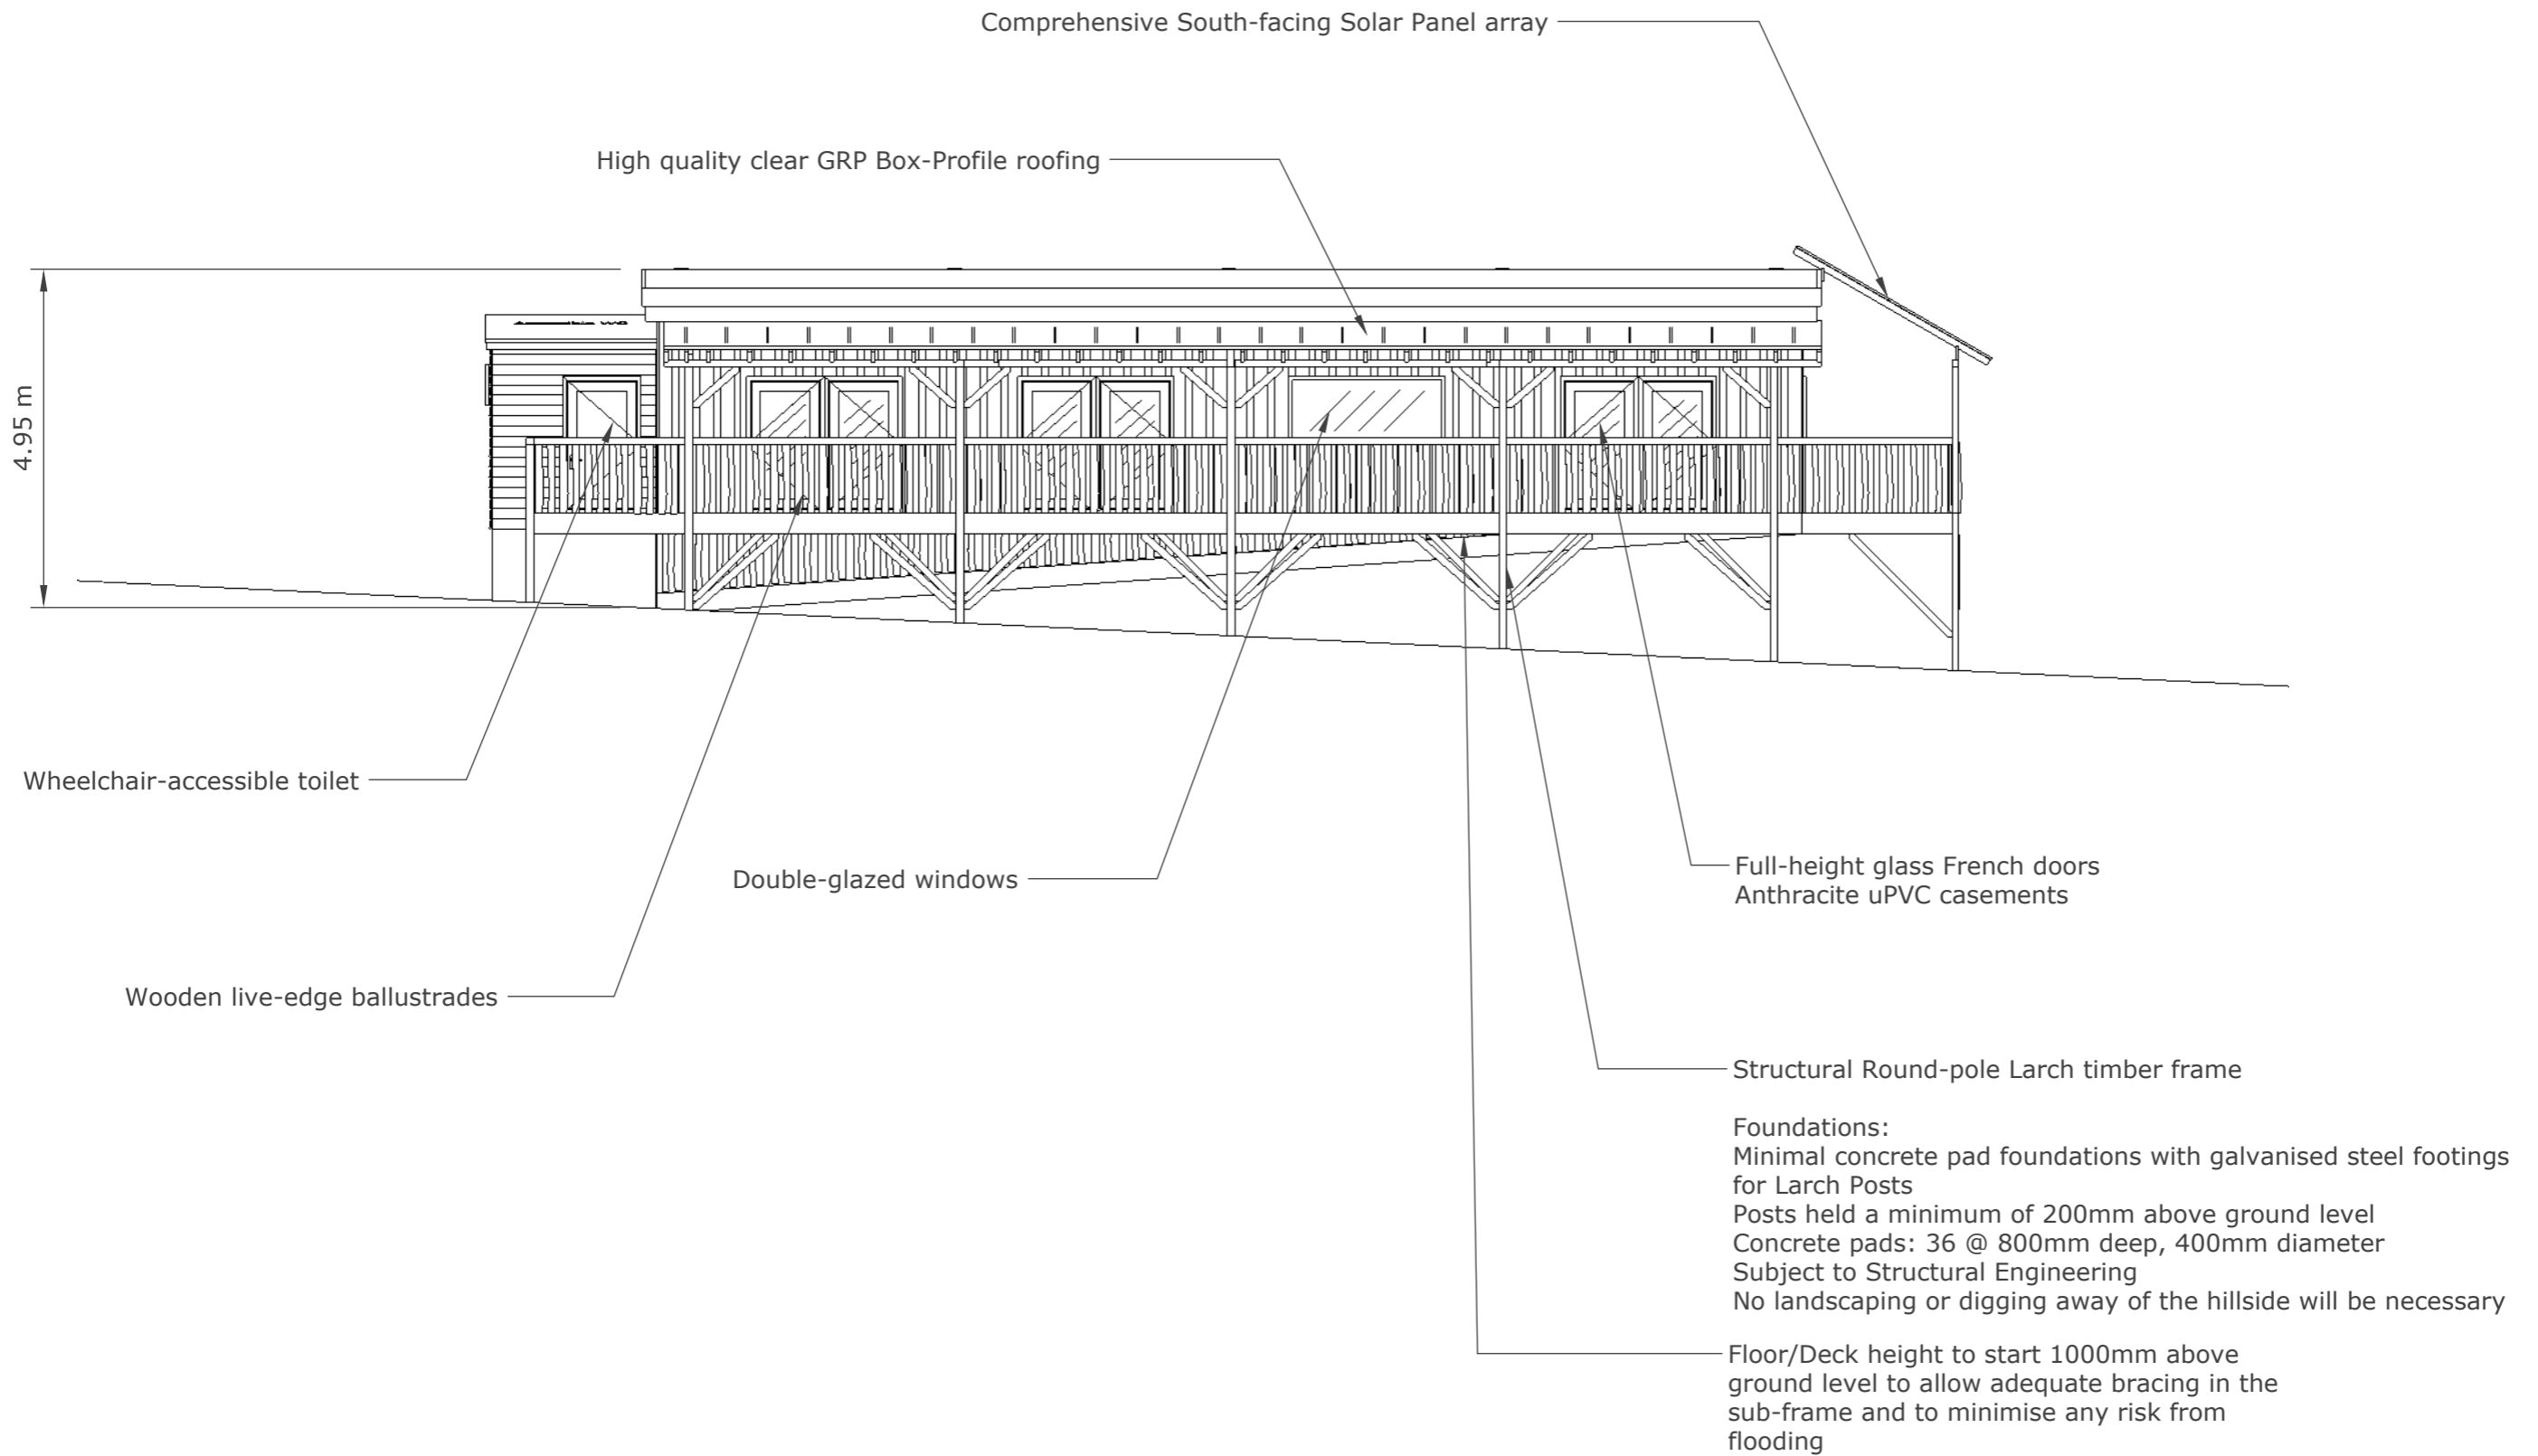

**North West elevation**  
**Scale: 1:100 at A3**

**Title:** Proposed Plans and Elevations

**Project:**  
Poole Farm  
Leigham  
Plymouth  
PL6 8NF

**Issue:** 31/05/2023

**Drawn by:** JH

**Page:** 2/8 (Print at A3)