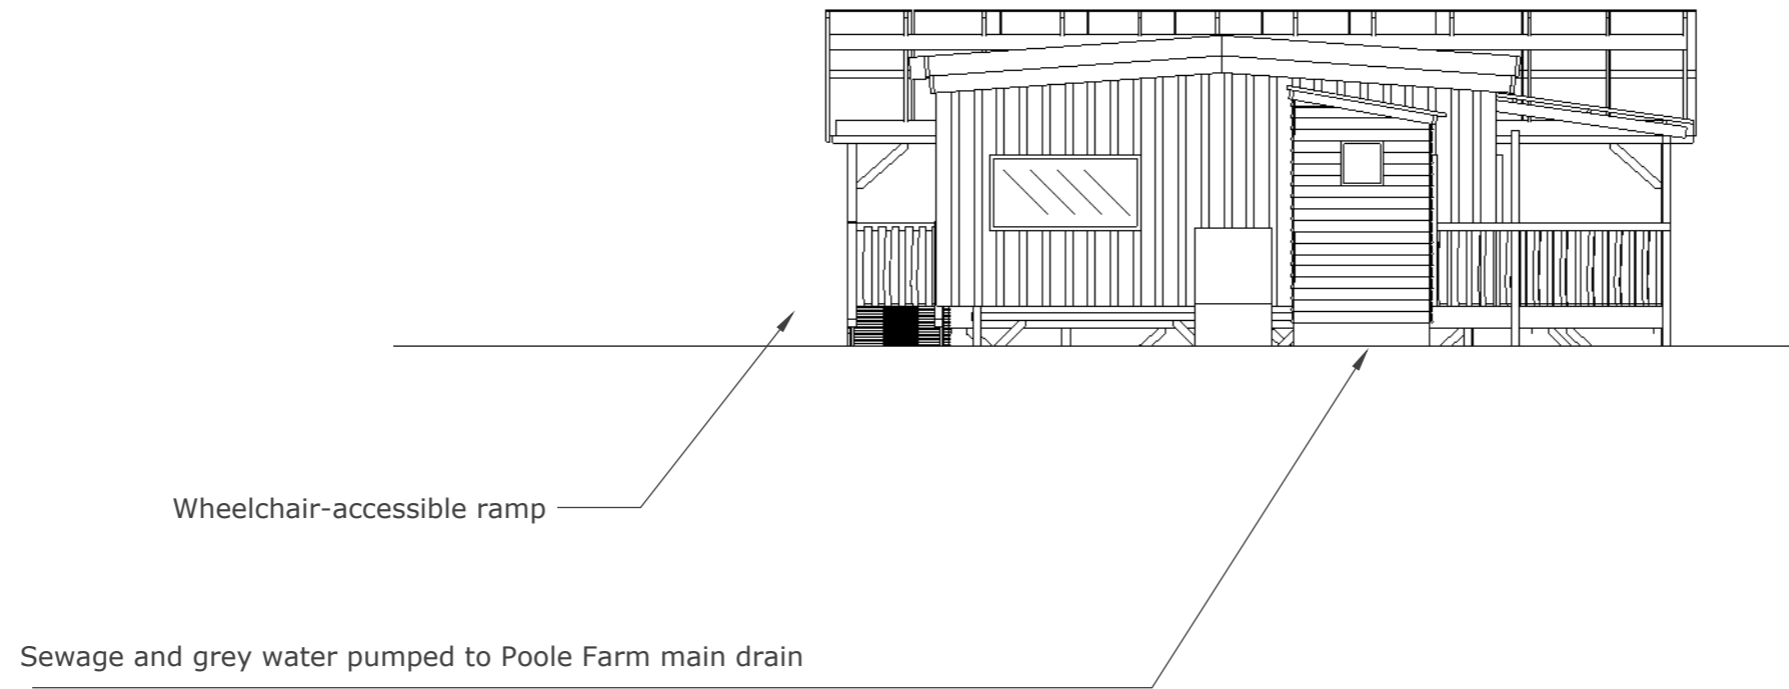

North-East elevation
Scale: 1:100 at A3

Title: Proposed Plans and Elevations

Project:
Poole Farm
Leigham
Plymouth
PL6 8NF

Issue: 31/05/2023

Drawn by: JH

Page: 4/8 (Print at A3)

Roundwood Design Ltd.
Bower Ashton Woodyard
Kennel Lodge Rd
Bristol, BS3 2JT
www.roundwooddesign.co.uk

**ROUND
WOOD
DESIGN**