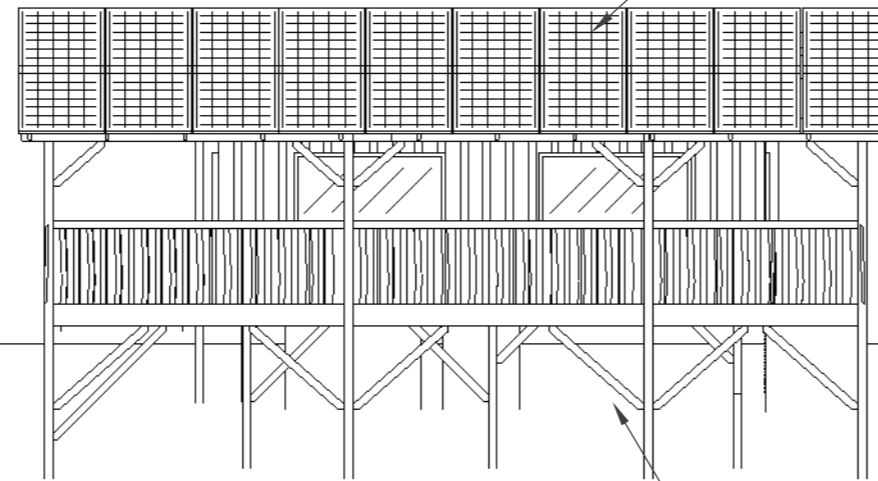

South West elevation
Scale: 1:100 at A3

Solar Panels array

Increased biodiversity for shaded plants under the building
whilst grassland is maintained on top of the building

Title: Proposed Plans and Elevations

Project:
Poole Farm
Leigham
Plymouth
PL6 8NF

Issue: 31/05/2023

Drawn by: JH

Page: 3/8 (Print at A3)

Roundwood Design Ltd.
Bower Ashton Woodyard
Kennel Lodge Rd
Bristol, BS3 2JT
www.roundwooddesign.co.uk

**ROUND
WOOD
DESIGN**