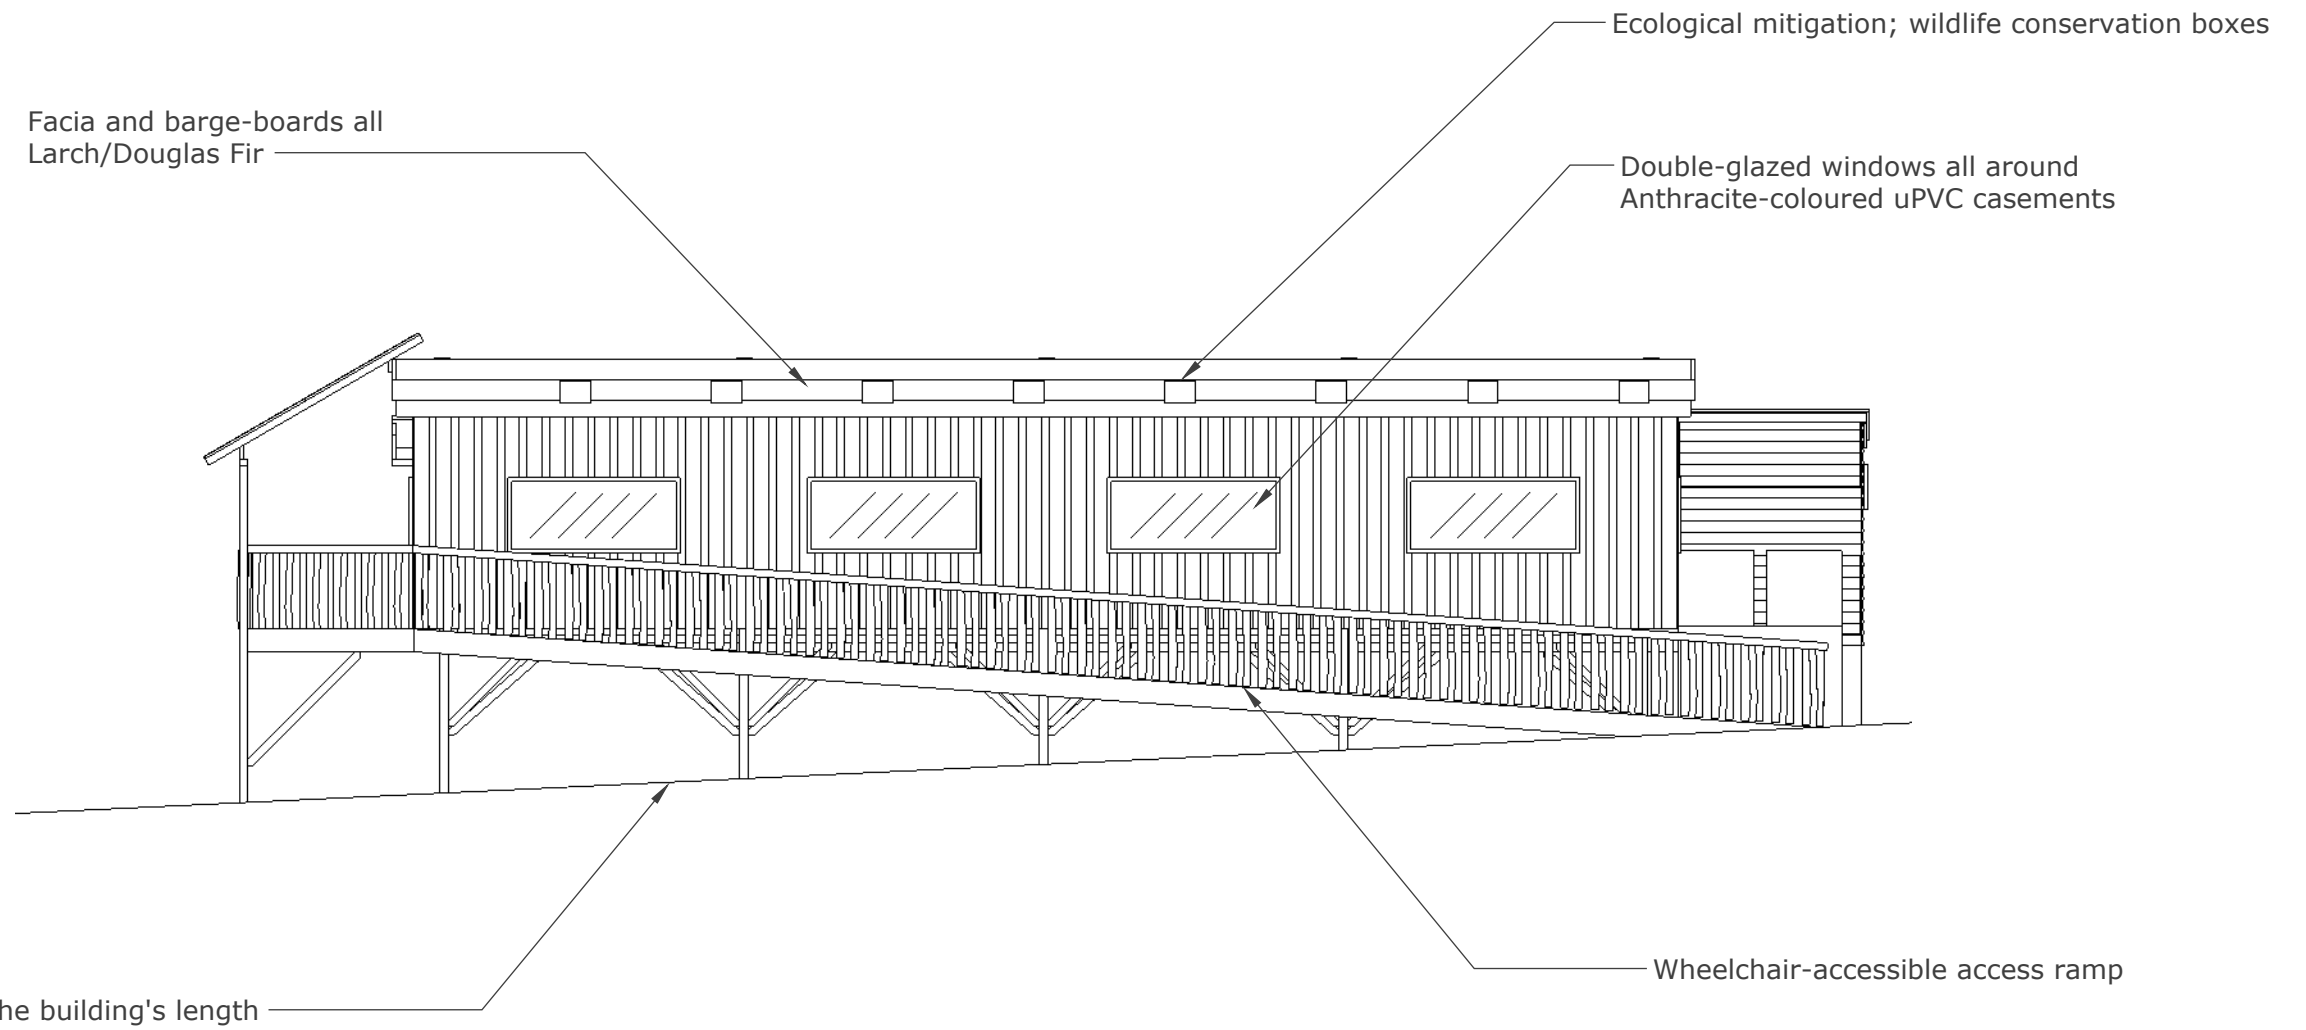

**South East elevation**  
**Scale: 1:100 at A3**

**Title:** Proposed Plans and Elevations

**Project:**  
Poole Farm  
Leigham  
Plymouth  
PL6 8NF

**Issue:** 31/05/2023

**Drawn by:** JH

**Page:** 5/8 (Print at A3)