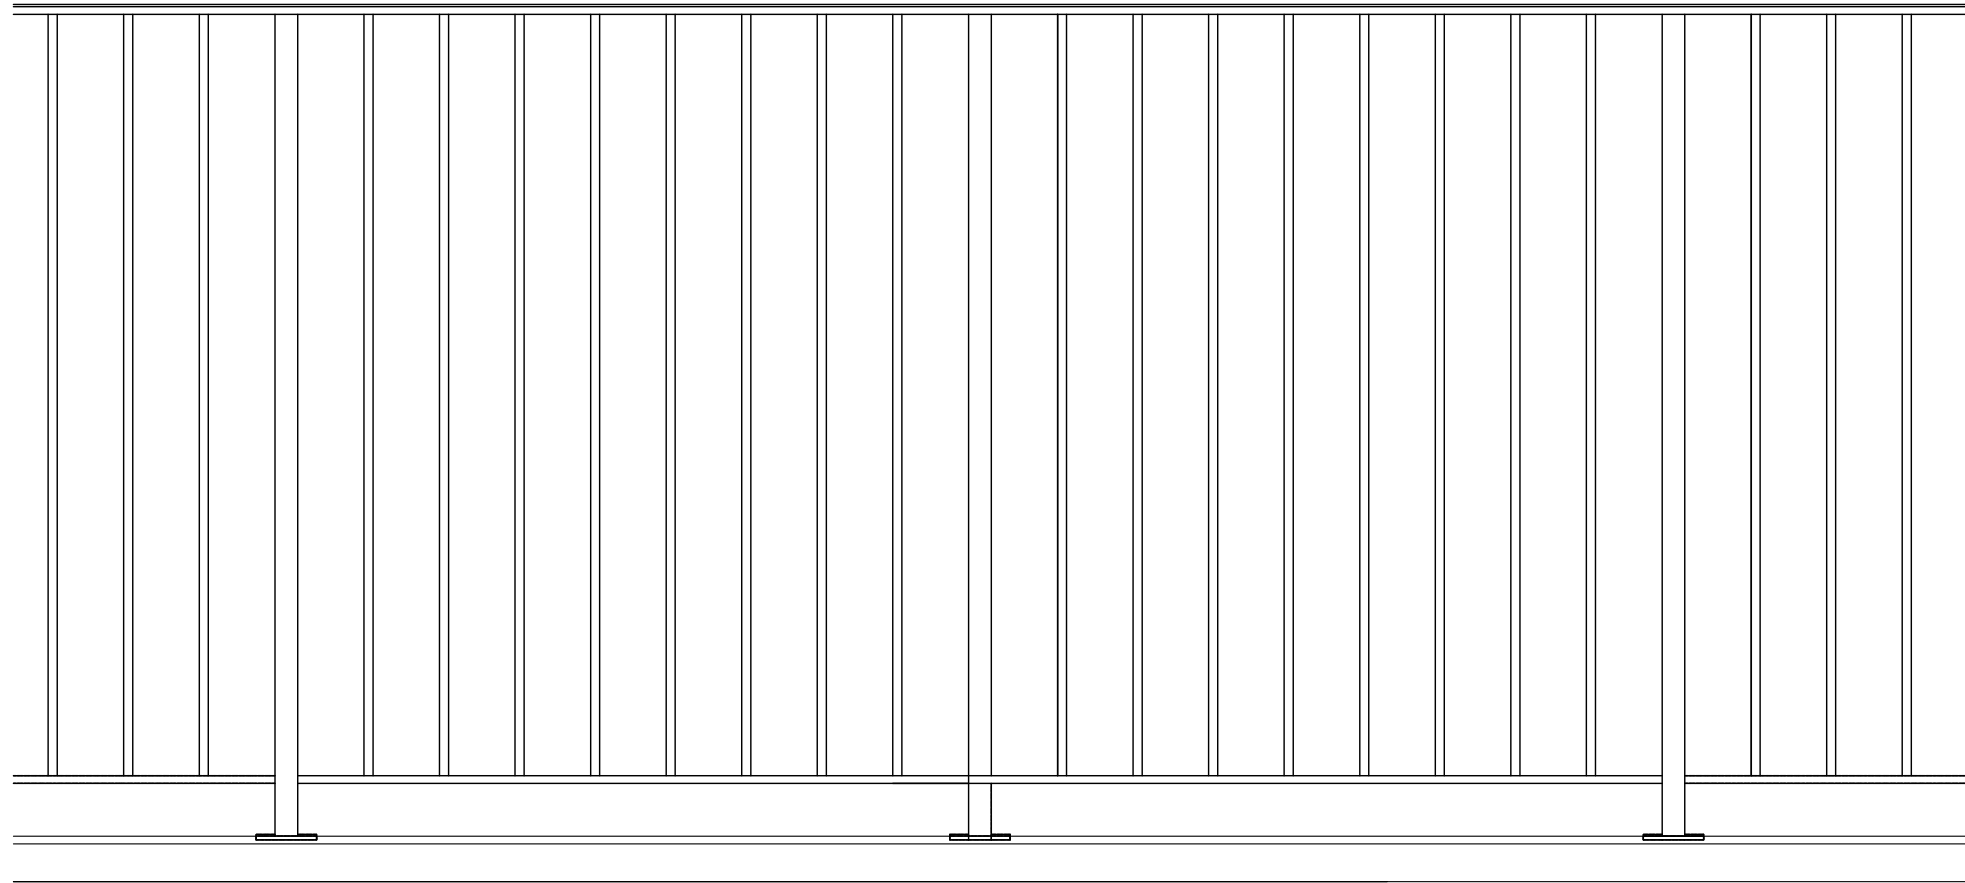

METAL BALUSTRADE PAINTED BLACK
COMPRISING 30X30MM SQUARE POSTS
AND 12X12MM BALUSTERS

METAL HANDRAIL 30X12MM

Status: **PLANNING**

VERNON ARCHITECTS
www.vernonarchitects.com

Project: 24 EATON PLACE

Title: EXTERNAL BALUSTRADE- DETAILS

Project Number

22.09

Sketch Number

VA(PL)-607

Date Scale @ A3

Nov. 2023 1:10