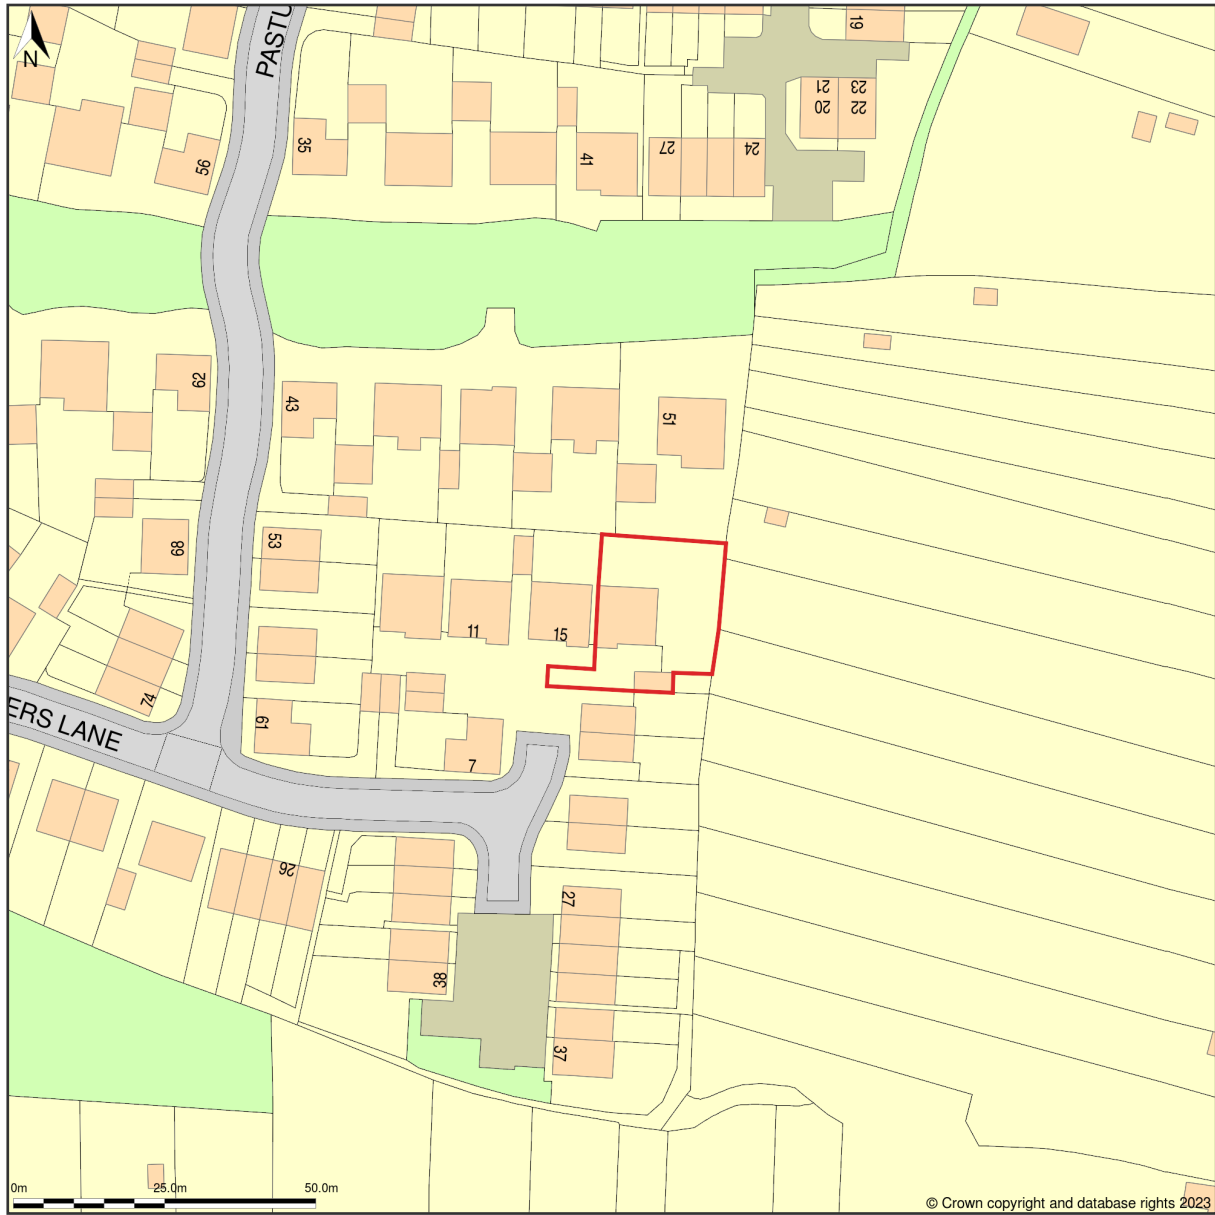

17, Farmers Lane, Tidbury Green, Solihull, B90 1UU

Location Plan shows area bounded by: 409808.59, 275850.78 410008.59, 276050.78 (at a scale of 1:1250), OSGridRef: SP 9907595. The representation of a road, track or path is no evidence of a right of way. The representation of features as lines is no evidence of a property boundary.

Produced on 14th Dec 2023 from the Ordnance Survey National Geographic Database and incorporating surveyed revision available at this date. Reproduction in whole or part is prohibited without the prior permission of Ordnance Survey. © Crown copyright 2023. Supplied by [www.buyaplan.co.uk](http://www.buyaplan.co.uk) a licensed Ordnance Survey partner (100053143). Unique plan reference: #00867243-0EAF9.