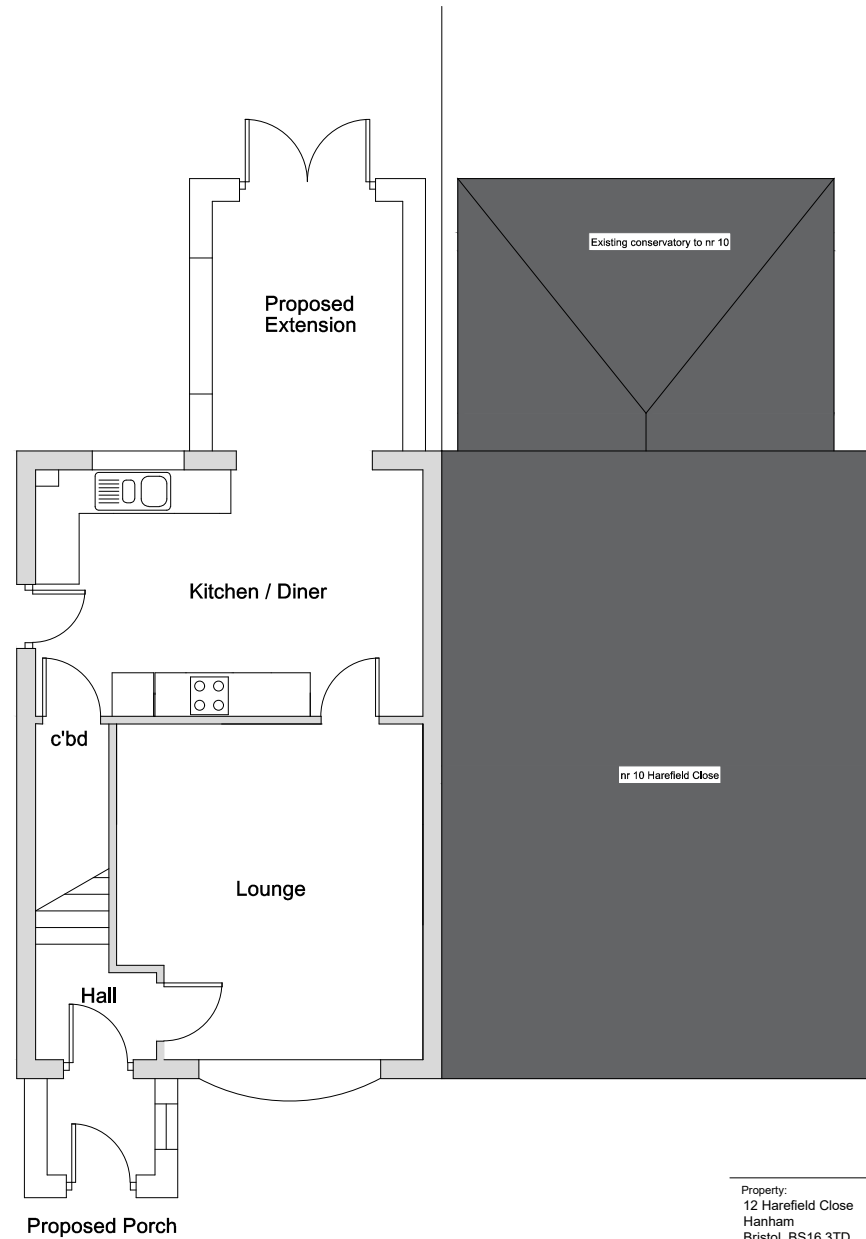

Existing Floor plan

Proposed Floor plan

Property:
12 Harefield Close
Hanham
Bristol, BS16 3TD

Title:
Block Plan

Job No:	Drawn by:	Scale:
BTBcmisc	MW	1:1100@A4
Drawing No:	Date:	Checked:
003	15/12/2023	-