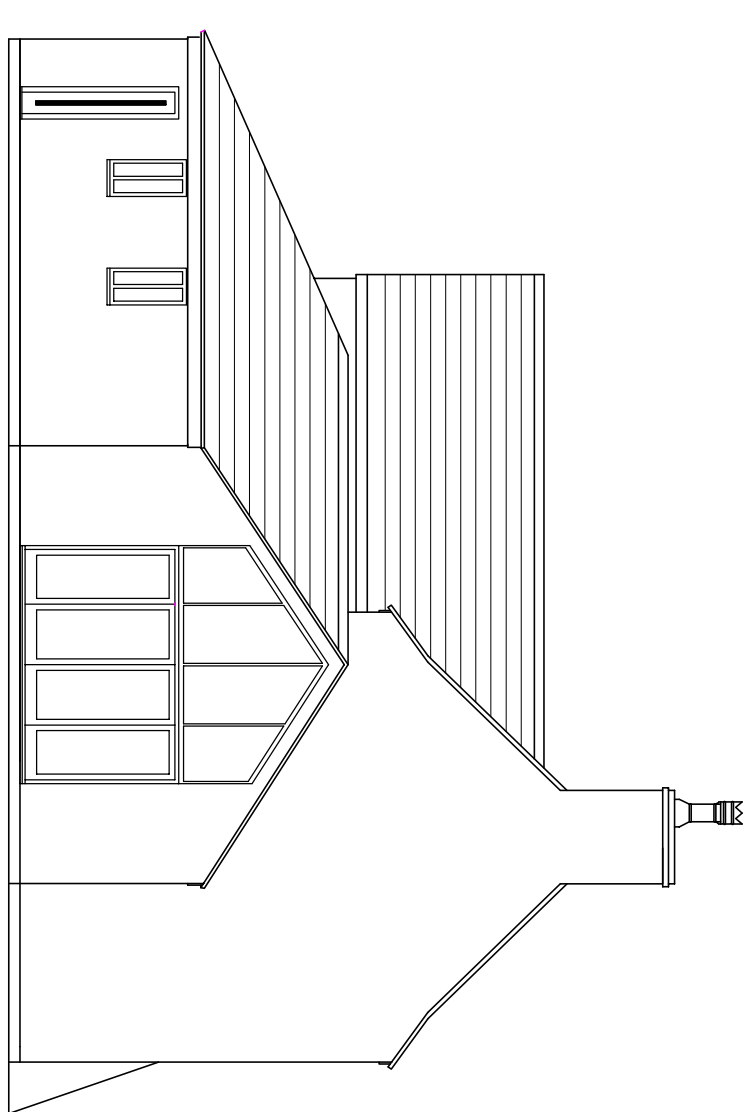

North Elevation

West Elevation

South Elevation

East Elevation

DRAWING: EXISTING ELEVATIONS		DATE: NOV 2023	DRAWING REF: 023-223-03	REVISION: A	PROJECT ADDRESS: OAKHALL FARM, SUNDAYSHILL LANE, FALFIELD, GL12 8DQ	J. EDWARDS ASSOCIATES LTD PROPERTY SURVEYORS & CONSULTANTS TEL. 07973 757579
		SCALE: 1:100@A3				