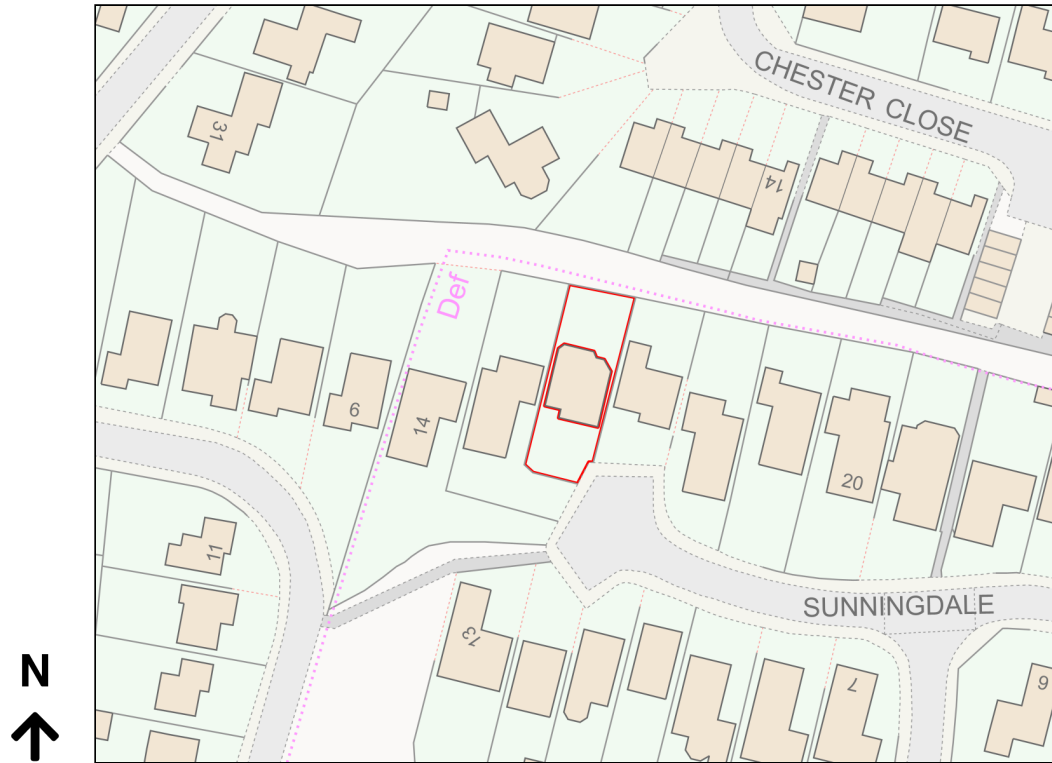

Location Plan

Site Address: 16, Sunningdale Grove, Heighington, Lincoln, LN4 1SP

Date Produced: 21-Dec-2023

Scale: 1:1250 @A4

Planning Portal Reference: PP-12647201v1