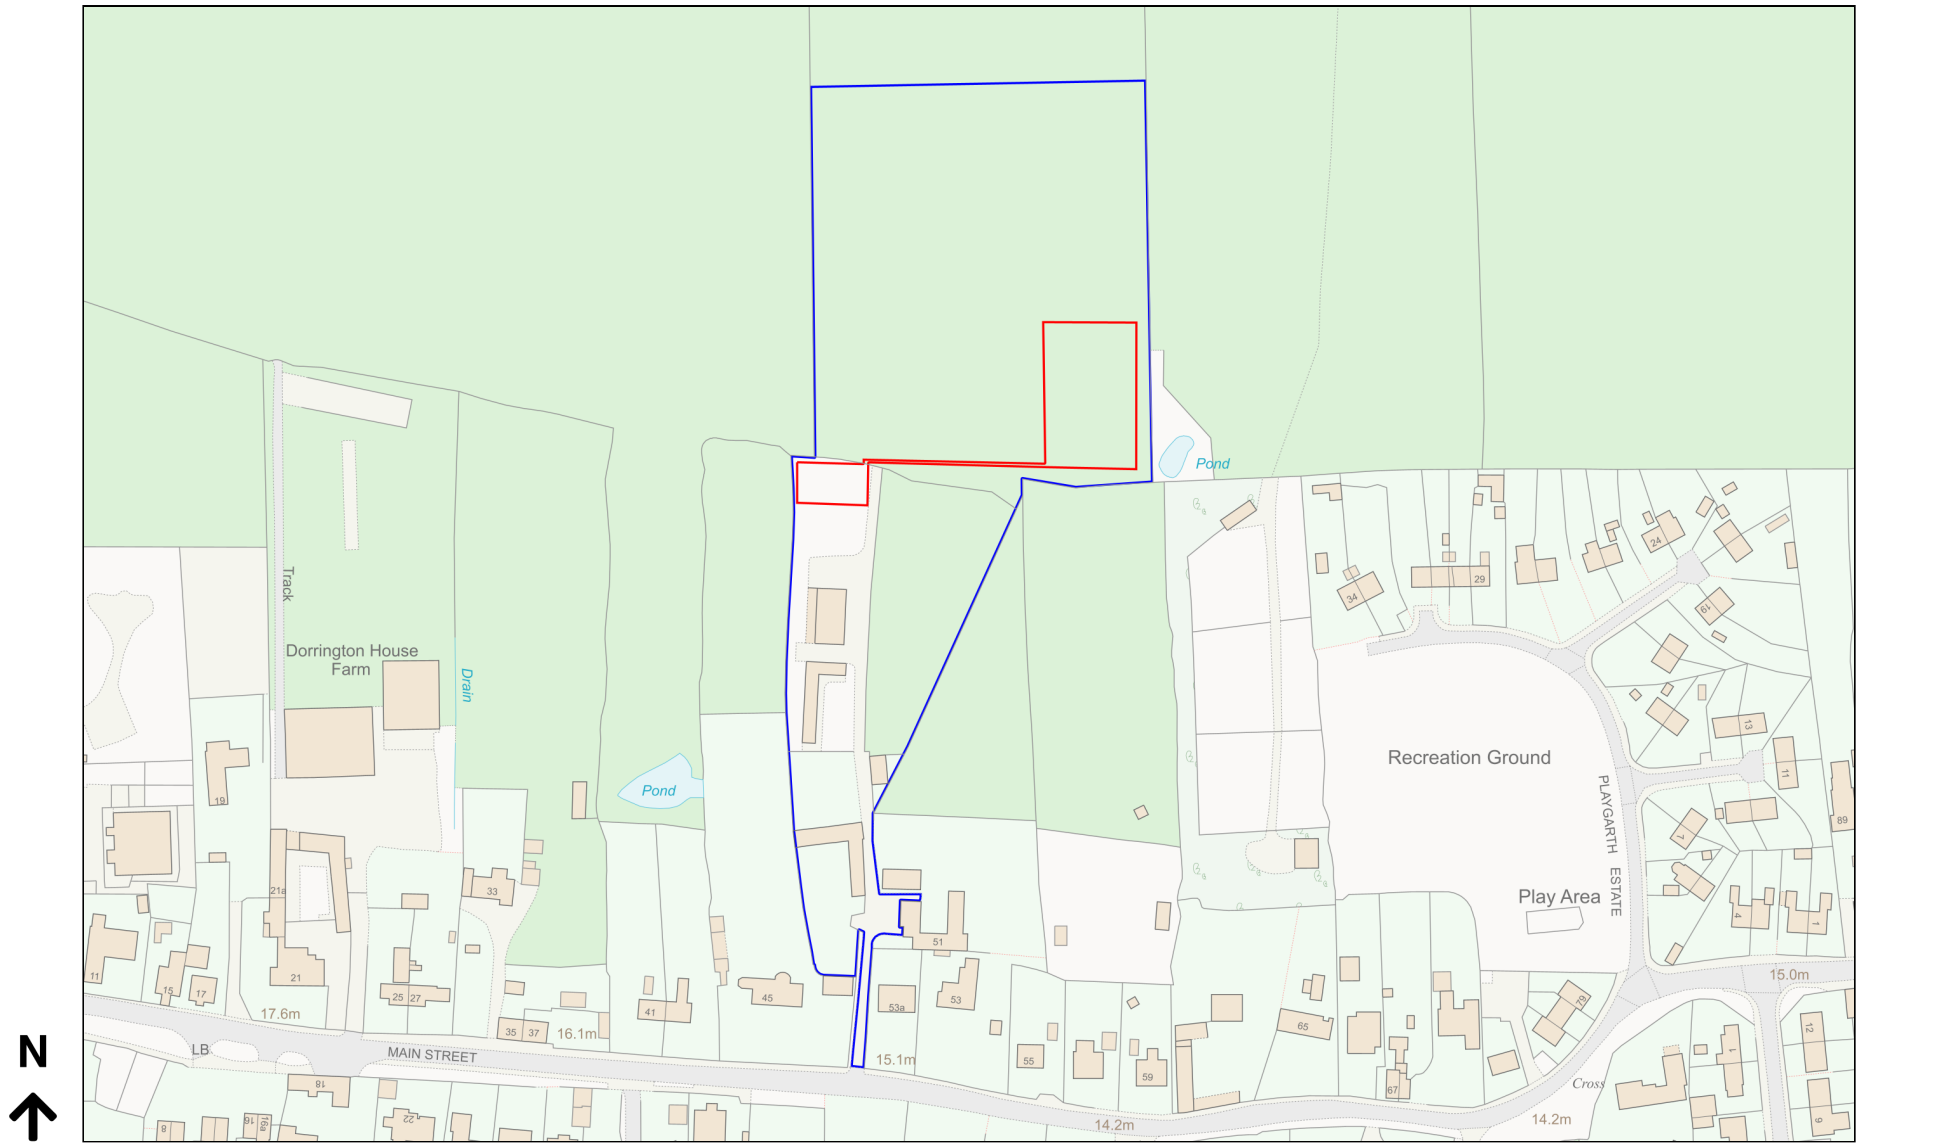

Location Plan

Site Address: Laythorpe Barn, 49, Main Street, Dorrington, Lincoln, LN4 3PX

Date Produced: 30-Dec-2023

Scale: 1:2500 @A4

Planning Portal Reference: PP-12700614v1