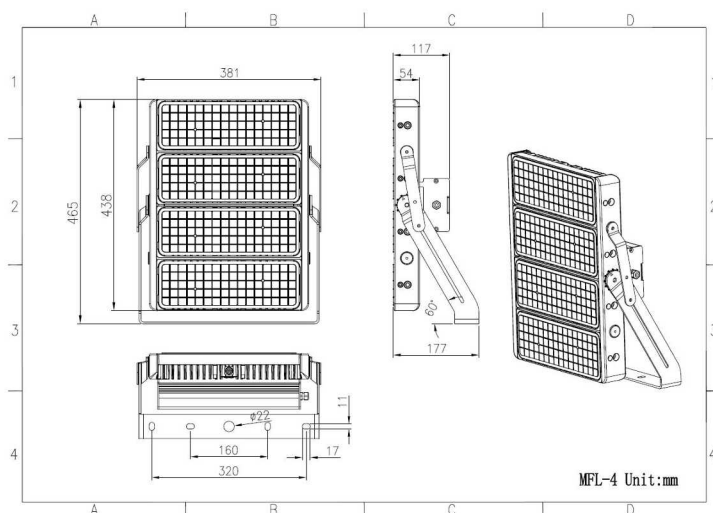

PRODUCT DETAILS	
Voltage	100-305 VAC 50/60Hz
IP Rating	IP65
Typical Lumens per watt	130/155
Colour Rendering	>70 (>80 available special order)
LED Module	Lumileds
Beam angle	30x30, 60x60, 90x90, 40x150, 85x90
Operating Temperature	-25° to +40°
Warranty	5 year Premier Care
Colour Temperature	5000k (4000k & 6500k available special order)
Power Factor	>0.90
Case Material	Cast Aluminium / Polycarbonate
Driver	Meanwell

OPTIONS	
Occupancy Sensor	✓
Light level sensor	✓
Remote Programmable Sensor	Available special order
Dimming Control	Available special order
Polycarbonate front	Fitted as standard
RGB	N/A
12-24v DC	N/A
Emergency	✓

Performance Chart

LED POWER	CIRCUIT WATTS	TYPICAL LUMENS
50W	55	7260
75W	80	9600
100W	103	13575
150W	150	19800
200W	220	29040
300W	300	39600
400W	440	54444
600W	640	81037
800W	880	105600
1000W	1100	156000
1200W	1200	204000
1400W	1500	232000

Weight & Dimensions

LED POWER	WEIGHT	DIMENSIONS
50W	3 KG'S	326 x 153 x 128mm
75W	3 KG'S	326 x 153 x 128mm
100W	6 KG'S	332 x 203 x 249mm
150W	6 KG'S	332 x 203 x 249mm
200W	8 KG'S	322 x 203 x 356mm
225W	8 KG'S	322 x 203 x 356mm
300W	11 KG'S	364 x 223 x 463mm
400W	16.5 KG'S	664 x 175 x 372mm
450W	16.5 KG'S	664 x 175 x 372mm
600W	21.5 KG'S	681 x 463 x 437mm
800W	22 KG'S	689 x 202 x 567mm
1000W	22 KG'S	689 x 202 x 567mm
1200W	35 KG'S	689 x 264 x 777mm
1400W	35 KG'S	689 x 264 x 777mm

Diagram of Discus Floodlight - Other sizes available

The Discus Floodlight is covered by **Carbon8Lighting's unique 5 Year Premier Care Warranty**. Very rarely, even a Carbon8 fitting can become faulty. Should this happen at any point during the 5 year warranty, Carbon8 will send an advance replacement fitting to site, pay up to £250+VAT towards the exchange and collect the swapped fitting from site. As well as minimising down time, this unique warranty reassures customers investing in a Carbon8 product, there will be no hidden cost of ownership.

www.carbon8lighting.co.uk
01256 300031
sales@c8l.co.uk

CARBON8
LIGHTING