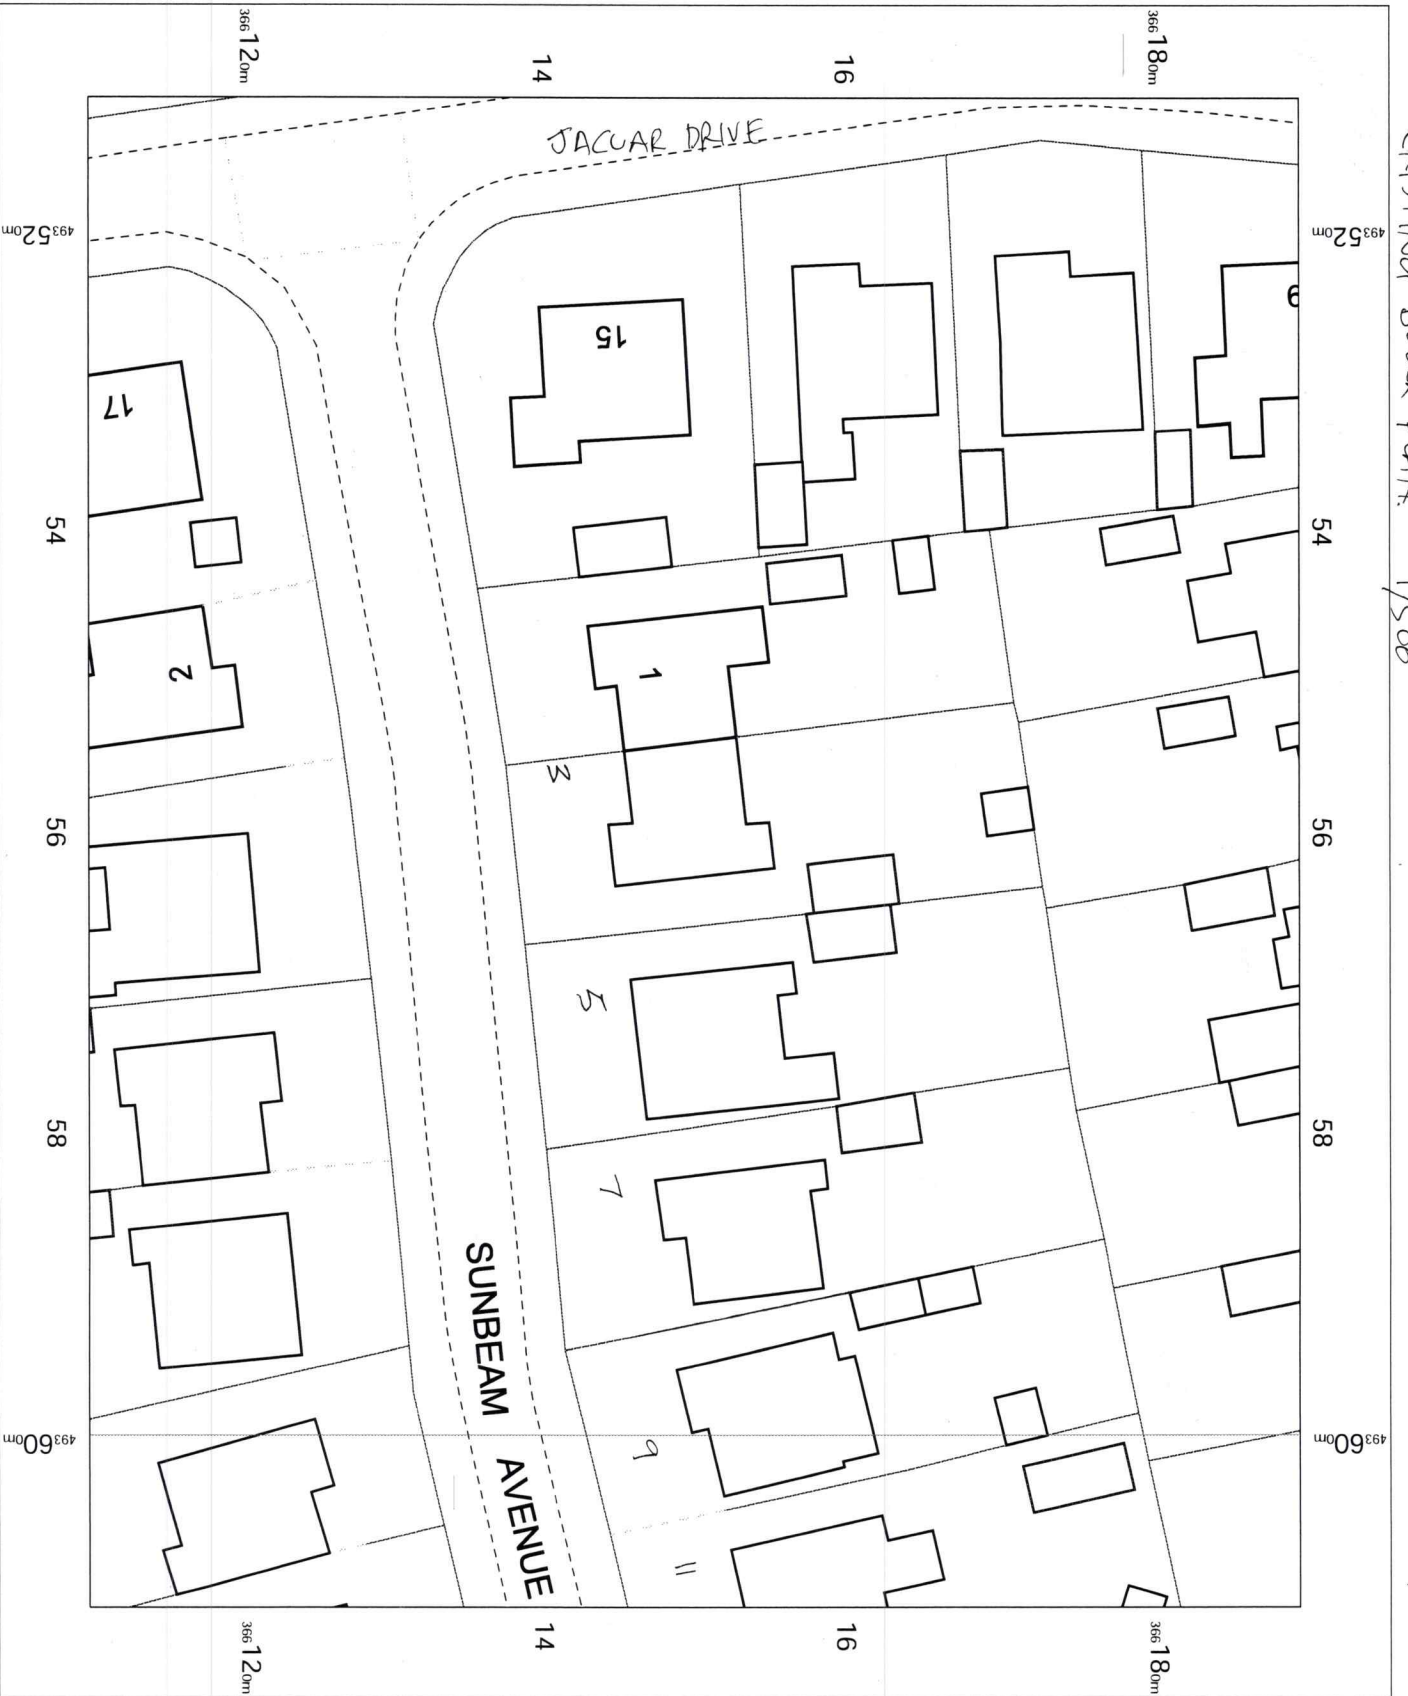

EXISTING BLOCK PLAN 1/500

01522 546118  
sales@lincolncopycentre.co.uk

©Crown Copyright Ordnance Survey Licence no. AC000080567

1:500 scale print at A4, Centre: 493561 E, 366150 N

maps@johnwright.com

OS MasterMap 1250/2500/10000  
scale  
Tuesday, December 19, 2023, 10:  
E.W.0141447