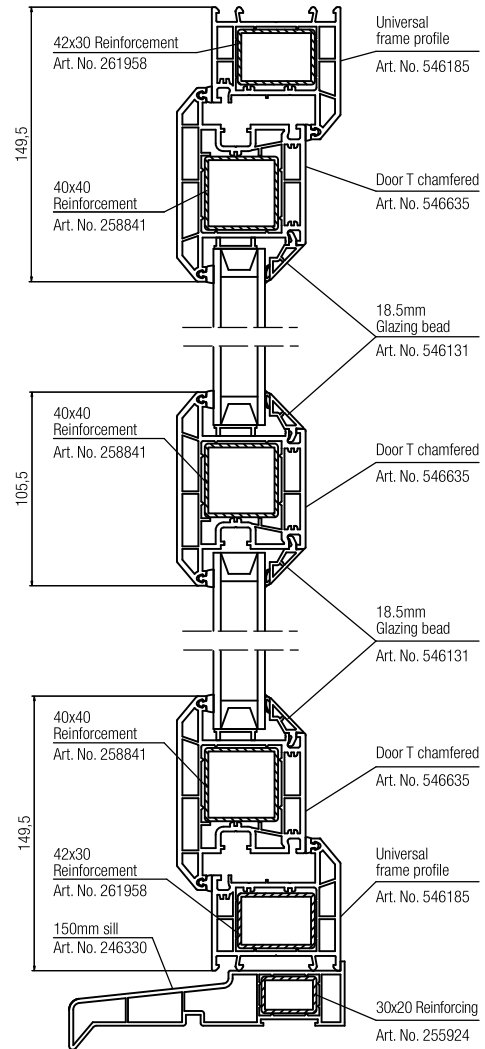

70mm Residential door  
Low threshold with midrail

70mm Residential door  
Outward opening with midrail

DETAILED DRAWINGS ARE AVAILABLE ON REQUEST