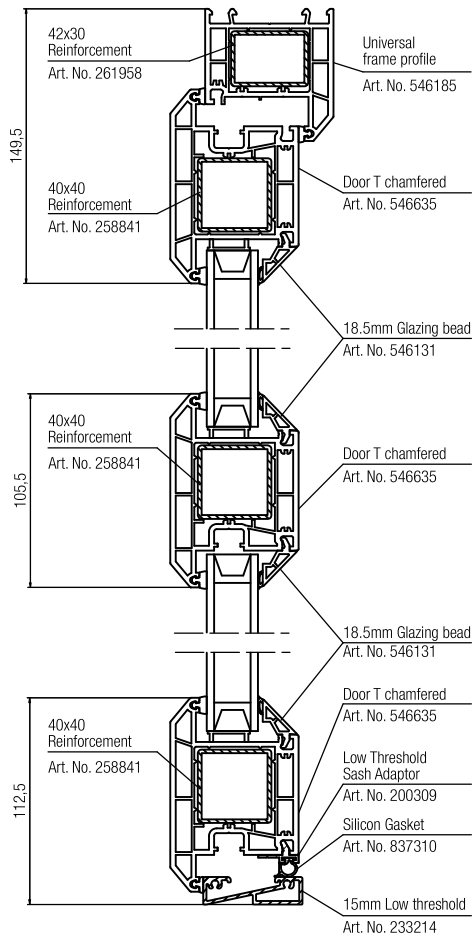

70mm Residential door  
Low threshold with midrail

70mm Residential door  
Outward opening with midrail

DETAILED DRAWINGS ARE AVAILABLE ON REQUEST