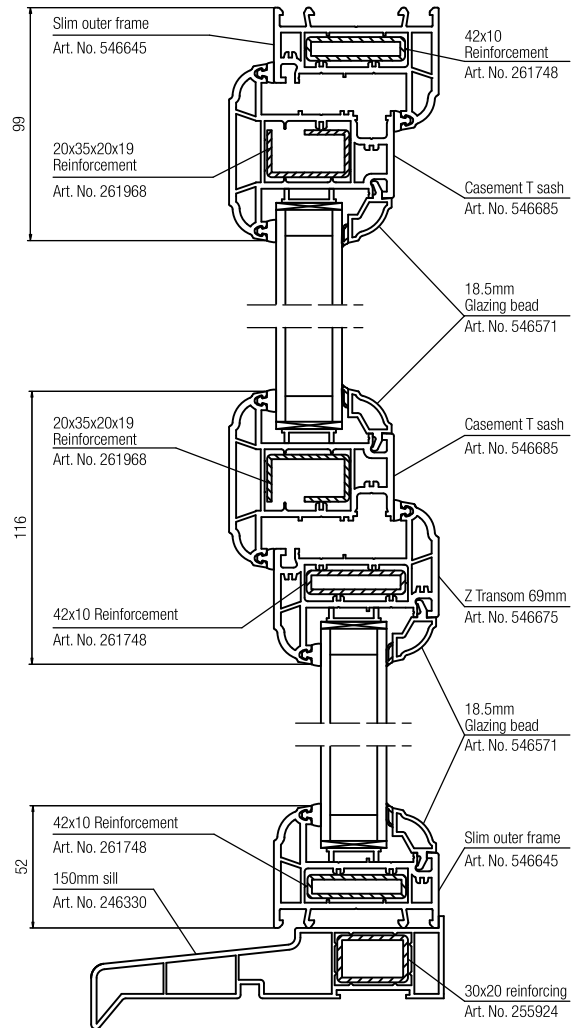

70mm Casement window - S706
Internally beaded chamfered sash

70mm Casement window - REHAU Edge
Internally beaded sculptured sash

DETAILED DRAWINGS ARE AVAILABLE ON REQUEST