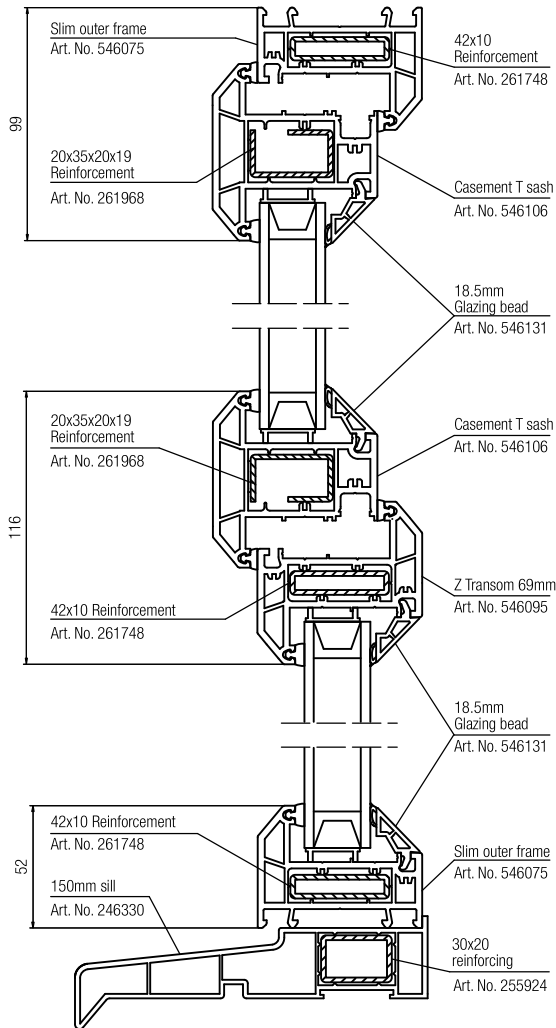

70mm Casement window - S706
Internally beaded chamfered sash

70mm Casement window - REHAU Edge
Internally beaded sculptured sash

DETAILED DRAWINGS ARE AVAILABLE ON REQUEST