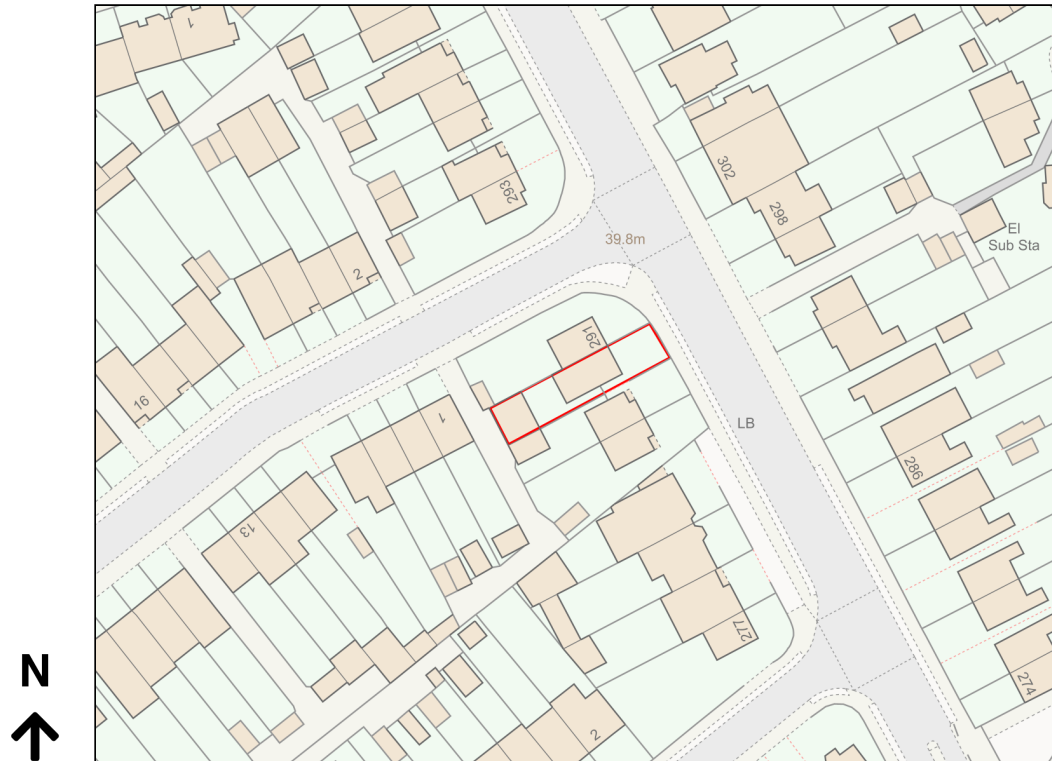

Location Plan

Site Address: 289, Sutton Common Road, Sutton, SM3 9QB

Date Produced: 26-Nov-2023

Scale: 1:1250 @A4

Planning Portal Reference: PP-12593473v1