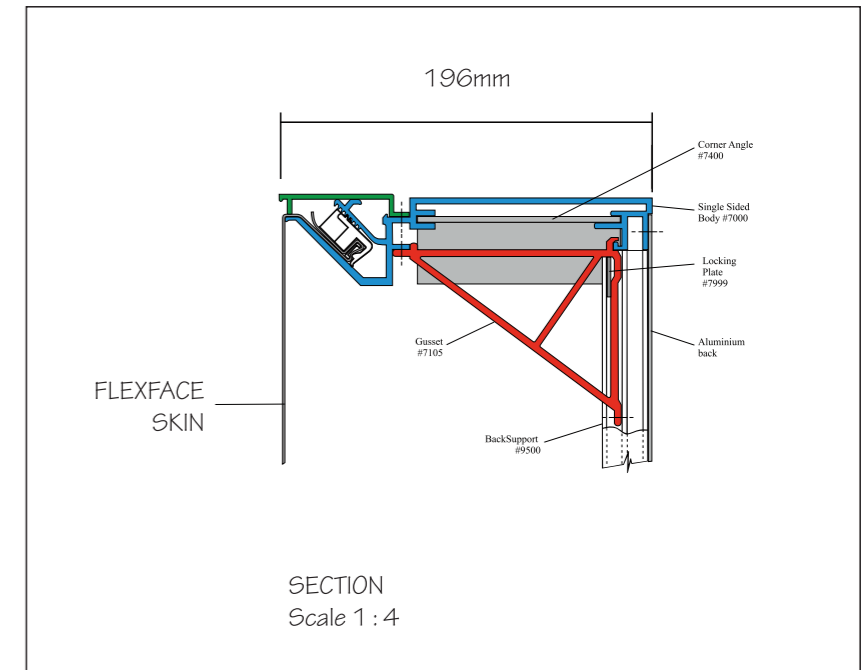

4505 x 550mm

SIDE VIEW

1135 x 550mm

4505 x 555mm

3.4m TO GROUND LEVEL

ITEM A

(x3 TOTAL, ONE OF EACH)

LED ILLUMINATED BOX SIGNS WITH FLEX FACES

SIZES AS SHOWN

196mm BOX RETURNS & REVERSE PAINTED 'TEAL PMS 2217C'

VINYL DECORATED FLEX FACE SKIN

METAMARK TEAL (PMS 2217) WITH TEXT WEEDED OUT

METAMARK BRIGHT GREEN (PMS 2271)

LED ILLUMINATION AGILIGHT PRO 4 24V (5000K) LEDS

ILLUMINATION LEVELS WILL NOT EXCEED 600 CDM2 AT FACE.

Scale 1: 25

ANY COLOURS SHOWN ARE INDICATIVE ONLY AND ARE NOT TRUE REPRESENTATIONS OF THE FINISHED PRODUCT.

THIS DRAWING IS THE PROPERTY OF BENSON SIGNS LIMITED. COPYRIGHT IS RESERVED BY THEM AND IS ISSUED ON THE CONDITION THAT IT IS NOT COPIED OR DISCLOSED BY OR TO ANY UNAUTHORISED PERSONS WITHOUT PRIOR CONSENT IN WRITING OF BENSON SIGNS LIMITED.